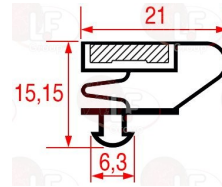

ISA - TASSELLI LF-7100372

5035801 SNAP-IN GASKET 1565x689 mm
magnetic - grey
for Refrigerated cupboard (ISA - TASSELLI)
Series GOURMET600 - Series GOURMET700
for Refrigerated cupboard (ISA - TASSELLI)
GOURMET GNTN600 1400TNSS+SS