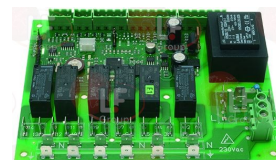

ISA - TASSELLI 418236625000

3445419 DIXELL SENSOR TOUCH PAD ONE-T-00000

ISA - TASSELLI 418200078000

3390387 ELECTR.CIRCUIT BOARD LED CONTROLLER DICE

ISA - TASSELLI 418200093000

3390386 ELECTR.CIRCUIT BOARD POWER ELECTRO 2
A-0136-08

ISA - TASSELLI 418215217000

3445424 ELECTRON.CIRCUIT BOARD CAREL PSBIA01110
115/230Vac
1 relay output 2Hp for compressor
1 relay output 16A for defrosting
1 relay output 10A for ventilators
1 relay output 10A for alarm
1 relay output 16A for light
1 relay output 10A for demisting heating element
2 digital inputs
LAN serial connection
3 NTC probes (not included)
RTC timer function
personalised ISA-TASSELLI