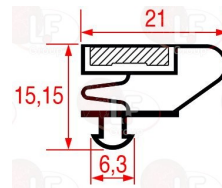

ISA - TASSELLI

ISA - TASSELLI 424019211000

3186884 SNAP-IN DOOR GASKET 760x690 mm
magnetic - grey colour
for REFRIGERATOR model with blind door