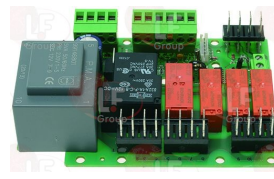

3445417 BOARD DISPLAY DIXELLT840-100D0-X
8 buttons for panels format K
customized ISA-TASSELLI

ISA - TASSELLI 418249562000

3445426 CABLE WITH TELEPHONE PLUG 0.8 M

ISA - TASSELLI 438300238000

3445416 CONTROLLER CAREL PYIA1Z052N
230V 50/60Hz
1 relay outlet 12A for compressor
1 relay output 8A for defrosting
1 relay output 8A for ventilator
2 NTC probes (not included)
serial output for programming key
front dimensions 81x36 mm
mounting hole 71x29 mm
PZIAC0H010K
ISA-TASSELLI configured

ISA - TASSELLI 418200090000

3445439 CONTROLLER CAREL PYIA1Z055P
230V 50/60Hz
1 outlet relay 12A for compressor
1 outlet relay 8A for fan
1 outlet relay 8A for light
2 NTC probes (not included)
1 digital configurable inlet
serial output for programming key
frontal dimensions 81x36 mm
mounting hole 71x29 mm
PZIAC0H011K
configured ISA-ANCHORS

ISA - TASSELLI 418200101100

Suitable for:

Suitable for:

- 3445418 CONTROLLER DIXELL XM470K-510C1**
 230V 50/60Hz
 day-board
 1 relay output 8A for compressor
 1 relay output 16A for light
 1 relay output 8A for evaporator fans
 1 relay output 20A for defrosting
 1 relay output 16A for aux
 3 NTC probes (not included)
 1 programmable digital input
 1 energy saving digital input
 RS485 serial output
 X-REP remote display output
 RTC internal timer function

- 3445420 CONTROLLER DIXELL XM470K-510C1**
 230V 50/60Hz
 day-board
 1 relay output 20A for compressor
 1 relay output 16A for light
 1 relay output 8A for evaporator fans
 1 relay output 8A for defrosting
 1 relay output 8A for aux
 2 NTC probes (not included)
 1 door microswitch digital input
 RS485 serial output
 RTC internal timer function
 X-REP remote display output
 touch sensor output