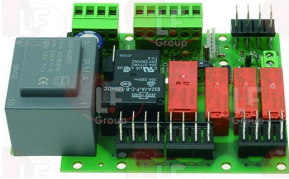

3445417 BOARD DISPLAY DIXELLT840-100D0-X
8 buttons for panels format K
customized ISA-TASSELLI

ISA - TASSELLI 418249562000

3445426 CABLE WITH TELEPHONE PLUG 0.8 M

ISA - TASSELLI 438300238000

3445416 CONTROLLER CAREL PYIA1Z052N
230V 50/60Hz
1 relay outlet 12A for compressor
1 relay output 8A for defrosting
1 relay output 8A for ventilator
2 NTC probes (not included)
serial output for programming key
front dimensions 81x36 mm
mounting hole 71x29 mm
PZIAC0H010K
ISA-TASSELLI configured

ISA - TASSELLI 418200090000

3445439 CONTROLLER CAREL PYIA1Z055P
230V 50/60Hz
1 outlet relay 12A for compressor
1 outlet relay 8A for fan
1 outlet relay 8A for light
2 NTC probes (not included)
1 digital configurable inlet
serial output for programming key
frontal dimensions 81x36 mm
mounting hole 71x29 mm
PZIAC0H011K
configured ISA-ANCHORS

ISA - TASSELLI 418200101100

Suitable for:

Suitable for:

- 3445418 CONTROLLER DIXELL XM470K-510C1**
 230V 50/60Hz
 day-board
 1 relay output 8A for compressor
 1 relay output 16A for light
 1 relay output 8A for evaporator fans
 1 relay output 20A for defrosting
 1 relay output 16A for aux
 3 NTC probes (not included)
 1 programmable digital input
 1 energy saving digital input
 RS485 serial output
 X-REP remote display output
 RTC internal timer function

- 3445420 CONTROLLER DIXELL XM470K-510C1**
 230V 50/60Hz
 day-board
 1 relay output 20A for compressor
 1 relay output 16A for light
 1 relay output 8A for evaporator fans
 1 relay output 8A for defrosting
 1 relay output 8A for aux
 2 NTC probes (not included)
 1 door microswitch digital input
 RS485 serial output
 RTC internal timer function
 X-REP remote display output
 touch sensor output