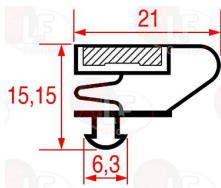

Gaskets for refrigerators

3186885 SNAP-IN DOOR GASKET 1320x632 mm
magnetic - grey colour
for REFRIGERATOR model with glass door