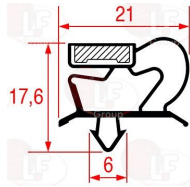

ISA - TASSELLI

3186729 SNAP-IN GASKET 1565x680 mm
magnetic - grey colour