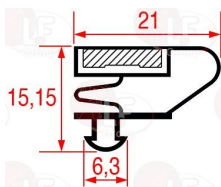

ISA - TASSELLI 29009

3186883 SNAP-IN GASKET 1570x690 mm
magnetic - grey colour
for REFRIGERATOR with blind door