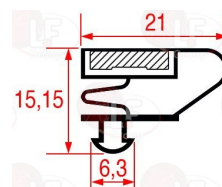

ISA - TASSELLI 29013

3186709 SNAP-IN GASKET 614x434 mm
magnetic - grey colour
for Refrigerated table (ISA - TASSELLI)
Series SYSTEM