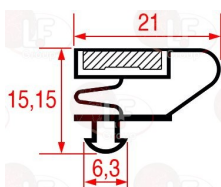

3286099 SNAP-IN GASKET 432x180 mm
magnetic - grey colour
for drawer 1/3

ISA - TASSELLI 29013

3186709 SNAP-IN GASKET 614x434 mm
magnetic - grey colour
for Refrigerated table (ISA - TASSELLI)
Series SYSTEM