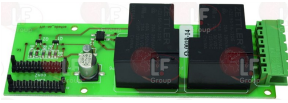

Suitable for:

3390385 ELECTRONIC CIRCUIT BOARD ELECTRO ON-OFF
0-0017-12

ISA - TASSELLI 418221547100

Suitable for:

3390389 GRAPHIC DISPLAY CAREL PGD1000NW0
mounting hole 74x39 mm
graphical resolution 132x64 pixels

ISA - TASSELLI 418200042000

Gaskets for refrigerators

3186885 SNAP-IN DOOR GASKET 1320x632 mm
magnetic - grey colour
for REFRIGERATOR model with glass door

ISA - TASSELLI

ISA - TASSELLI 424019211000

3186884 SNAP-IN DOOR GASKET 760x690 mm
magnetic - grey colour
for REFRIGERATOR model with blind door

ISA - TASSELLI

3186729 SNAP-IN GASKET 1565x680 mm
magnetic - grey colour

ISA - TASSELLI LF-7100372

5035801 SNAP-IN GASKET 1565x689 mm
magnetic - grey
for Refrigerated cupboard (ISA - TASSELLI)
Series GOURMET600 - Series GOURMET700
for Refrigerated cupboard (ISA - TASSELLI)
GOURMET GNTN600 1400TNSS+SS

ISA - TASSELLI 29009

3186883 SNAP-IN GASKET 1570x690 mm
magnetic - grey colour
for REFRIGERATOR with blind door

ISA - TASSELLI

3186725 SNAP-IN GASKET 1613x647 mm
magnetic - grey colour

ISA - TASSELLI 28047721

3286099 SNAP-IN GASKET 432x180 mm
magnetic - grey colour
for drawer 1/3

ISA - TASSELLI 29013

3186709 SNAP-IN GASKET 614x434 mm
magnetic - grey colour
for Refrigerated table (ISA - TASSELLI)
Series SYSTEM

ISA - TASSELLI 29012