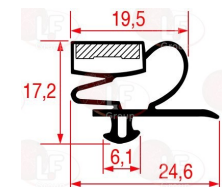

ISA - TASSELLI

3186725 SNAP-IN GASKET 1613x647 mm
magnetic - grey colour