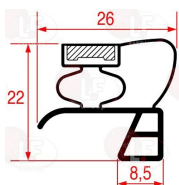

Suitable for:

Suitable for:

3186955 SNAP IN GASKET 400x300 mm
magnetic - colour: gray
for REFRIGERATED TABLES
for Refrigerated table (MARENO) TRP13N3P

3186954 SNAP IN GASKET 630x400 mm
magnetic - colour: gray
for TABLES
for Refrigerated table (MARENO) TRP13N3P

MARENO MA2500712

MARENO 2500700

MARENO 2500712

MARENO MA2500912

MARENO 2500900

MARENO 2500912

3186090 SNAP-IN GASKET 1560x670 mm
magnetic - grey colour
for Refrigerated cupboard (MARENO) AF140 - AF70
EF140DF
for Refrigerated cupboard (MARENO) EF140DF
NFS140P

3186091 SNAP-IN GASKET 765x670 mm
magnetic - grey colour
for REFRIGERATORS

MARENO MA2304414

MARENO 2304400

MARENO 2304414

MARENO MA2304514

MARENO 2304500

MARENO 2304514

Grids for refrigerator-oven

3185055 CHROME PLATED GRID GN 2/1 530x650 mm

3185910 PLASTIC-COATED GRID GN 1/1 530x325 mm
grey colour

MARENO MA2306800

MARENO 2306800

MARENO 2522400

MARENO 9019000

3185972 PLASTIC-COATED GRID GN 2/1 650x530 mm
grey colour

3185931 PLASTIC-COATED GRID 600x530 mm

MARENO 4657000

MARENO 4624600

MARENO 4657100

Guides

3189020 GRID RIGHT LEFT SLIDEWAYS

3189931 RIGHT/LEFT-HAND SHELF SLIDEWAY 660x20mm
for Refrigerated cupboard (MARENO) AF140 - AF70

MARENO MA4649900

MARENO 4649900

MARENO MA4606100