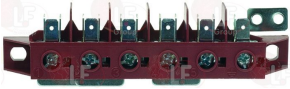

MARENO CR0588170

MARENO MA1037104000

MARENO 1037104000

Thermostats

3444837 RANCO THERMOSTAT K50 H2005

2 contacts 6A 250V
capillary 1500 mm
D-shaped pin $\varnothing$ 6x4.6 mm