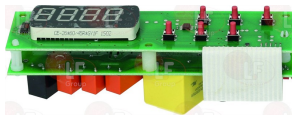

Suitable for:

MARENO

Suitable for:

Drip trays for refrigeration

3015910 DRIP TRAY
355x325x65 mm
gastronorm 2/3
for Refrigerated table (MARENO) - Series TR

MARENO MA9003013100

MARENO 9003013100

3015911 DRIP TRAY
530x325x66 mm
gastronorm 1/1
for Refrigerated cupboard (MARENO) - Series AFR

MARENO BN1405011065

MARENO MA9003013300

MARENO 9003013300

Electronic controllers

5058356 CONTROLLER DISPLAY EVCO EVC20S35N7ALX40
230V 50/60Hz
4 relays (compressor-defrosting-fan-light)
2 NTC probes (not included)
1 input micro door

MARENO BN1681118

5063222 CONTROLLER DIXELL XW60L-5N0C0-N
230V 50/60Hz
depth 76 mm
1 relay output 20A for compressor
1 relay output 8A for defrosting
1 relay output 8A for fan
1 relay output 8A for light
2 programmable digital inputs
3 NTC probes (not included)
frontal dimension 185x38 mm
mounting hole 150x31 mm

MARENO BN1681406

MARENO BN16815107

3445378 CONTROLLER ELIWELL ID PLUS 974
230V 50/60Hz
1 relay output 2Hp for compressor
1 relay output 8A for defrosting
1 relay output 5A for fans
2 selectable NTC/PTC/PT1000 probes (not included)
1 programmable digital/temperature input
1 programmable digital input
TTL input for copy card connection
with buzzer
front dimension 74x32xdepth 59 mm
mounting hole 71x29 mm

MARENO CR0413390R

MARENO CR0725960

3445113 CONTROLLER EVCO EVK211N7
230V 50/60Hz
1 relay outlet 16A for compressor
pause defrosting
1 NTC/PTC probe selectable (not included)
with buzzer and serial port
front dimension 75x33X depth 59 mm
mounting hole 71x29 mm

MARENO 1681182