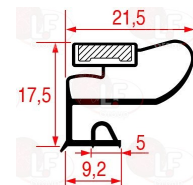

MARENO 336400

3186070 MIDDLE EDGED GASKET 770x670 mm
magnetic - white colour