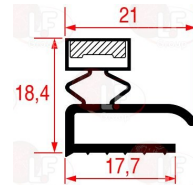

MARENO 9712200

3186956 MIDDLE EDGED GASKET 385x190 mm
magnetic - white colour
for REFRIGERATED COUNTERS