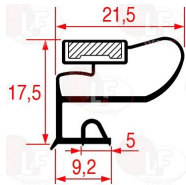

Gaskets for refrigerators

3186075 MIDDLE EDGED GASKET 1570x670 mm
magnetic - white colour