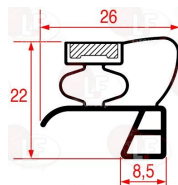

MARENO MA2500712

MARENO 2500700

MARENO 2500712

MARENO MA2500912

MARENO 2500900

MARENO 2500912

3186090 SNAP-IN GASKET 1560x670 mm
magnetic - grey colour
for Refrigerated cupboard (MARENO) AF140 - AF70
EF140DF
for Refrigerated cupboard (MARENO) EF140DF
NFS140P

3186091 SNAP-IN GASKET 765x670 mm
magnetic - grey colour
for REFRIGERATORS