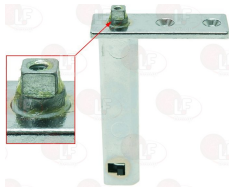

## Hinges, catches and accessories

**3053908 BRACKET BUSHING 22 x 22 mm**

MARENO MA4621214

MARENO 4621214

**3053944 HINGE FERMOD 176**  
with square shaft 8 mm

MARENO 4837000

**3053930 SHORT PIN HINGE INTERTECNICA 28XC**  
with square pin 7.5 mm