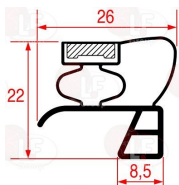

MARENO MA2500712

MARENO 2500700

MARENO 2500712

MARENO MA2500912

MARENO 2500900

MARENO 2500912

3186090 SNAP-IN GASKET 1560x670 mm
magnetic - grey colour
for Refrigerated cupboard (MARENO) AF140 - AF70
EF140DF
for Refrigerated cupboard (MARENO) EF140DF
NFS140P

3186091 SNAP-IN GASKET 765x670 mm
magnetic - grey colour
for REFRIGERATORS