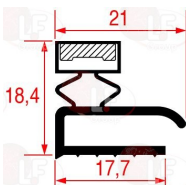

MARENO 336500

3186962 MIDDLE EDGED GASKET 605x455 mm
magnetic - white colour
for REFRIGERATED COUNTERS