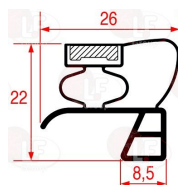

Suitable for:

Suitable for:

3186955 SNAP IN GASKET 400x300 mm
magnetic - colour: gray
for REFRIGERATED TABLES
for Refrigerated table (MARENO) TRP13N3P

3186954 SNAP IN GASKET 630x400 mm
magnetic - colour: gray
for TABLES
for Refrigerated table (MARENO) TRP13N3P

MARENO MA2500712

MARENO 2500700

MARENO 2500712

MARENO MA2500912

MARENO 2500900

MARENO 2500912

3186090 SNAP-IN GASKET 1560x670 mm
magnetic - grey colour
for Refrigerated cupboard (MARENO) AF140 - AF70
EF140DF
for Refrigerated cupboard (MARENO) EF140DF
NFS140P

3186091 SNAP-IN GASKET 765x670 mm
magnetic - grey colour
for REFRIGERATORS

MARENO MA2304414

MARENO 2304400

MARENO 2304414

MARENO MA2304514

MARENO 2304500

MARENO 2304514

Grids for refrigerator-oven

3185055 CHROME PLATED GRID GN 2/1 530x650 mm

3185910 PLASTIC-COATED GRID GN 1/1 530x325 mm
grey colour

MARENO MA2306800

MARENO 2306800

MARENO 2522400

MARENO 9019000

3185972 PLASTIC-COATED GRID GN 2/1 650x530 mm
grey colour

3185931 PLASTIC-COATED GRID 600x530 mm

MARENO 4657000

MARENO 4624600

MARENO 4657100

Guides

3189020 GRID RIGHT LEFT SLIDEWAYS

3189931 RIGHT/LEFT-HAND SHELF SLIDEWAY 660x20mm
for Refrigerated cupboard (MARENO) AF140 - AF70

MARENO MA4649900

MARENO 4649900

MARENO MA4606100