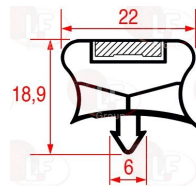

## Gaskets for refrigerators

**3186824 SNAP-IN GASKET 1024 LENGTH 2200 mm**  
magnetic - grey colour

MISA

**3286090 SNAP-IN GASKET 1860x727 mm**  
magnetic - grey color

MISA

**3286091 SNAP-IN GASKET 2000x1015 mm**  
magnetic - grey color  
3-sides gasket (2 long sides - 1 short side)

MISA LF-3186830

MISA

**3286089 SNAP-IN GASKET 2000x765 mm**  
magnetic - grey color  
3-sides gasket (2 long sides - 1 short side)

MISA