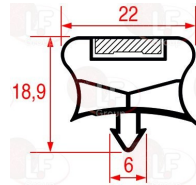

## Gaskets for refrigerators

**3186824 SNAP-IN GASKET 1024 LENGTH 2200 mm**  
magnetic - grey colour

MISA

**3286090 SNAP-IN GASKET 1860x727 mm**  
magnetic - grey color

MISA

**3286091 SNAP-IN GASKET 2000x1015 mm**  
magnetic - grey color  
3-sides gasket (2 long sides - 1 short side)