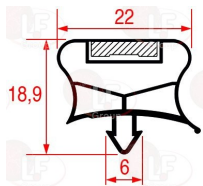

## Gaskets for refrigerators

**3186824 SNAP-IN GASKET 1024 LENGTH 2200 mm**  
magnetic - grey colour

MISA

**3286090 SNAP-IN GASKET 1860x727 mm**  
magnetic - grey color

MISA

**3286091 SNAP-IN GASKET 2000x1015 mm**  
magnetic - grey color  
3-sides gasket (2 long sides - 1 short side)

MISA LF-3186830

MISA

**3286089 SNAP-IN GASKET 2000x765 mm**  
magnetic - grey color  
3-sides gasket (2 long sides - 1 short side)

MISA