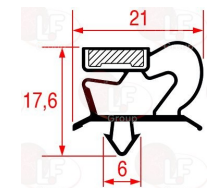

MODULAR 752.019.00

3186538 SNAP-IN GASKET 445x195 mm
magnetic - grey colour
for Refrigerated table (MODULAR) TR/C3