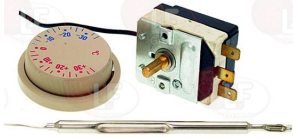

Suitable for:

MODULAR

Suitable for:

Thermostats

3444172 THERMOSTAT -35+35°C TR711N

3 contacts 16A 400V
capillary 1500 mm
bulb \varnothing 6x110 mm
D shaft \varnothing 6x4.6 mm

MODULAR 761.000.00

The data herewith contained may change without notice and LF SpA cannot be held responsible for possible errors stated or resulting by the use of this document. All rights reserved. No part of this publication may be reproduced without written permission by LF SpA.