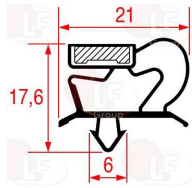

MODULAR

3786458 SNAP-IN GASKET 1541x627 mm
magnetic - grey color

MODULAR 752.019.00

3186538 SNAP-IN GASKET 445x195 mm
magnetic - grey colour
for Refrigerated table (MODULAR) TR/C3

MODULAR 752.012.00

3186539 SNAP-IN GASKET 445x305 mm
magnetic - grey colour
for Refrigerated table (MODULAR) TR/C2