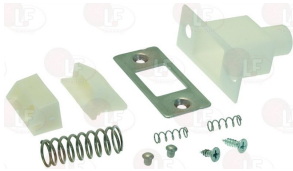

MODULAR 764.050.00

- 3070123 COMPRESSOR EMBRACO NJ2192GK CSR**
 220/240V, 50Hz
 power 1.2 Hp, displacement 26.20 cc
 gas R404a/R507 LBP
 ASPERA

MODULAR 764.003.00

Contactors

3351216 CONTACTOR AEG LS4K 9A 24V 4Kw
 coil 24V 50/60Hz
 3 normally open contacts
 1 normally open auxiliary contact

MODULAR

3446562 CONTACTOR LOVATO BF0901A
 coil 9A 230V 50/60Hz 4.2Kw
 3 normally open contacts
 1 normally closed auxiliary contact

MODULAR 661.066.00

3446557 CONTACTOR LOVATO BG0901A
 coil 9A 230V 50/60Hz 4Kw
 3 normally open contacts
 1 normally closed auxiliary contact

MODULAR 461.021.00

MODULAR 661.017.00

Door catches

3398901 DOOR CATCH S3000 PRIOLINOX
 distance between holes 44 mm
 mounting hole 29x20 mm

MODULAR PXSCROCC1

Electronic controllers

3445399 CONTROLLER ELIWELL ID PLUS 902
 12Vac/dc
 1 relay output 8A for compressor
 1 selectable NTC/PTC/PT1000 probe (not included)
 1 programmable digital/temperature input
 TTL input for copy card connection
 front dimension 74x32x59 mm
 mounting hole 71x29 mm

MODULAR M564050000

Suitable for:

MODULAR

Suitable for:

Gaskets for refrigerators

3186780 SNAP-IN GASKET 1555x655 mm
magnetic - color grey

MODULAR 752.002.00

3186880 SNAP-IN GASKET 1027 LENGTH 2000 mm
not magnetic - grey colour