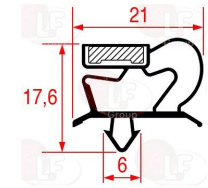

MODULAR 752.013.00

3186537 SNAP-IN GASKET 630x445 mm
magnetic - grey colour
for Refrigerated table (MODULAR) TR/P