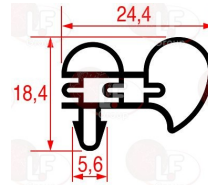

MODULAR 461.021.00

MODULAR 661.017.00

Door catches

3398901 DOOR CATCH S3000 PRIOLINOX
 distance between holes 44 mm
 mounting hole 29x20 mm

MODULAR PXSCROCC1

Electronic controllers

3445399 CONTROLLER ELIWELL ID PLUS 902
 12Vac/dc
 1 relay output 8A for compressor
 1 selectable NTC/PTC/PT1000 probe (not included)
 1 programmable digital/temperature input
 TTL input for copy card connection
 front dimension 74x32x59 mm
 mounting hole 71x29 mm

MODULAR M564050000

Suitable for:

MODULAR

Suitable for:

Gaskets for refrigerators

3186780 SNAP-IN GASKET 1555x655 mm
magnetic - color grey

MODULAR 752.002.00

3186880 SNAP-IN GASKET 1027 LENGTH 2000 mm
not magnetic - grey colour