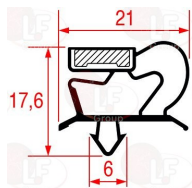

MODULAR

3786458 SNAP-IN GASKET 1541x627 mm
magnetic - grey color