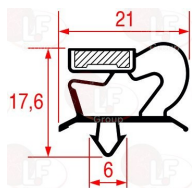

MODULAR 752.015.00

3786673 SNAP-IN GASKET 750x655 mm
magnetic - grey color