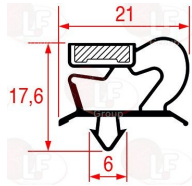

Suitable for:

MODULAR

Suitable for:

Gaskets for refrigerators

3186780 SNAP-IN GASKET 1555x655 mm
magnetic - color grey