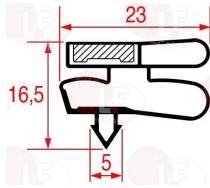

Suitable for:

3786222 SNAP-IN GASKET 1720x590 mm
magnetic - white color

MONDIAL ELITE 4612163

Suitable for:

3786218 SNAP-IN GASKET 1720x750 mm
magnetic - white colour
for Refrigerated cupboard (MONDIAL ELITE) KIC60
for Refrigerated cupboard (MONDIAL ELITE) KICDV60
KICPR60 KICN60