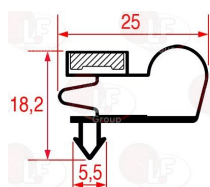

MONDIAL ELITE 4612038

MONDIAL ELITE 4612091

3186742 SNAP-IN GASKET 1562x664 mm
magnetic - grey color
for REFRIGERATORS

MONDIAL ELITE 4512017

3186970 SNAP-IN GASKET 1565x664 mm
magnetic - grey color

MONDIAL ELITE TDE072132