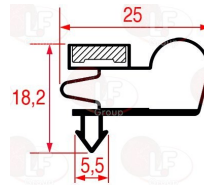

MONDIAL ELITE

3186913 SNAP-IN DOOR GASKET 1336x666 mm
magnetic - black colour
for DISPLAY REFRIGERATORS