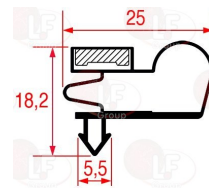

MONDIAL ELITE TDE072269

3786253 SNAP-IN GASKET 760x665 mm
magnetic - grey colour