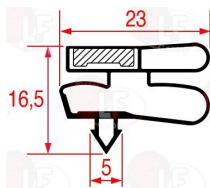

MONDIAL ELITE TDE072321

3786590 SNAP-IN GASKET 1410x650 mm
magnetic - grey colour

MONDIAL ELITE 4612159

3186744 SNAP-IN GASKET 1445x556 mm
magnetic - white colour
for REFRIGERATORS

MONDIAL ELITE 4612084

3786448 SNAP-IN GASKET 1445x570 mm
magnetic - white colour
for Refrigerated cupboard (MONDIAL ELITE) BEV32