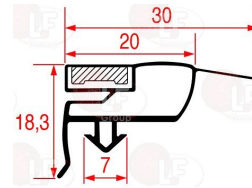

MONDIAL ELITE 4612005

3186745 SNAP-IN GASKET 1695x566 mm
magnetic - colour white
for Refrigerated cupboard (MONDIAL ELITE) KNX40
KN40 - KPR40 - KP VX40 - KP V40
for Refrigerated cupboard (MONDIAL ELITE) KICPRX40