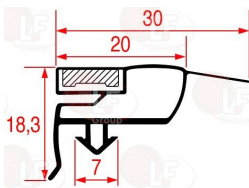

MONDIAL ELITE 4612120

3186741 SNAP-IN GASKET 1540x640 mm
magnetic - grey colour
for REFRIGERATORS