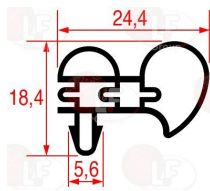

MONDIAL ELITE 4612139

3786445 SNAP-IN GASKET 550x450 mm
3 sides gasket (2 long ones and 1 short)
white colour

MONDIAL ELITE 4611027

3786446 SNAP-IN GASKET 615x520 mm
3 sides gasket (2 long ones and 1 short)
white colour