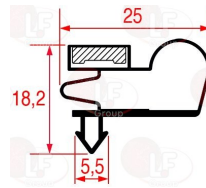

MONDIAL ELITE 4612112

3786694 SNAP-IN GASKET 1410x565 mm
magnetic - grey color
for Refrigerated cupboard (MONDIAL ELITE)
AVX400NSP - SM40