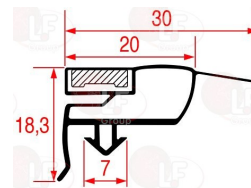

MONDIAL ELITE 4612070

3786449 SNAP-IN GASKET 1530x635 mm
magnetic - white colour
for Refrigerated cupboard (MONDIAL ELITE)
Series CHEF