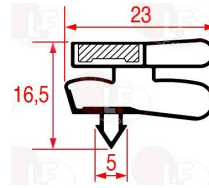

MONDIAL ELITE 4612139

3786445 SNAP-IN GASKET 550x450 mm
3 sides gasket (2 long ones and 1 short)
white colour

MONDIAL ELITE 4611027

3786446 SNAP-IN GASKET 615x520 mm
3 sides gasket (2 long ones and 1 short)
white colour