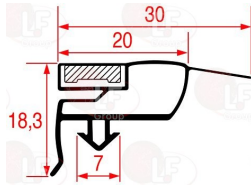

MONDIAL ELITE 4612076

MONDIAL ELITE 4612082

3186746 SNAP-IN GASKET 1700x740 mm
magnetic - colour grey
for Refrigerated cupboard (MONDIAL ELITE) KICPR60
KICPV60 - KIC60
for Refrigerated cupboard (MONDIAL ELITE)
KICPV60 EBA190015

MONDIAL ELITE 4612083

MONDIAL ELITE 4612118

3186747 SNAP-IN GASKET 1705x575 mm
magnetic - white color
for REFRIGERATORS
for Refrigerated cupboard (MONDIAL ELITE) BEVPR40