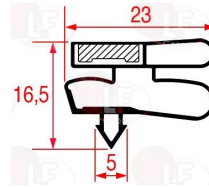

MONDIAL ELITE

Suitable for:

3786450 SNAP-IN GASKET 1640x520 mm
magnetic - grey colour
for Refrigerated cupboard (MONDIAL ELITE) ECO400X

MONDIAL ELITE 4612040

MONDIAL ELITE 4612055

Suitable for:

3786180 SNAP-IN GASKET 1640x705 mm
magnetic - grey colour
for Refrigerated cupboard (MONDIAL ELITE) ECO500X

MONDIAL ELITE 4612041

3186768 SNAP-IN GASKET 1655x720 mm
magnetic - white color
for REFRIGERATORS

MONDIAL ELITE 4612005

3186745 SNAP-IN GASKET 1695x566 mm
magnetic - colour white
for Refrigerated cupboard (MONDIAL ELITE) KNX40
KN40 - KPR40 - KP VX40 - KP V40
for Refrigerated cupboard (MONDIAL ELITE) KICPRX40

MONDIAL ELITE 4612076

MONDIAL ELITE 4612082

3186746 SNAP-IN GASKET 1700x740 mm
magnetic - colour grey
for Refrigerated cupboard (MONDIAL ELITE) KICPR60
KICPV60 - KIC60
for Refrigerated cupboard (MONDIAL ELITE)
KICPV60 EBA190015

MONDIAL ELITE 4612083

MONDIAL ELITE 4612118

3186747 SNAP-IN GASKET 1705x575 mm
magnetic - white color
for REFRIGERATORS
for Refrigerated cupboard (MONDIAL ELITE) BEVPR40

MONDIAL ELITE 4612069

3186743 SNAP-IN GASKET 1705x760 mm
magnetic - white color
for REFRIGERATORS
for Refrigerated cupboard (MONDIAL ELITE) BEVVP60
for Refrigerated cupboard (MONDIAL ELITE) BEVVP60
EBA050415

MONDIAL ELITE 4612068

3786219 SNAP-IN GASKET 1715x575 mm
magnetic - white color
for Refrigerated cupboard (MONDIAL ELITE) KIC40
for Refrigerated cupboard (MONDIAL ELITE)
EBA210515

MONDIAL ELITE 4612138