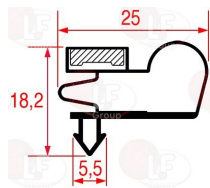

MONDIAL ELITE TDE072290

3186556 SNAP-IN GASKET 630x425 mm
magnetic - black colour