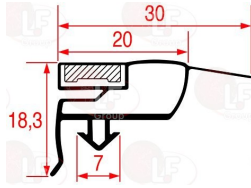

3786447 SNAP-IN GASKET 1635x525 mm
magnetic - colour grey
for Refrigerated cupboard (MONDIAL ELITE)
DRINKP410

MONDIAL ELITE 4612003

MONDIAL ELITE

Suitable for:

3786450 SNAP-IN GASKET 1640x520 mm
magnetic - grey colour
for Refrigerated cupboard (MONDIAL ELITE) ECO400X