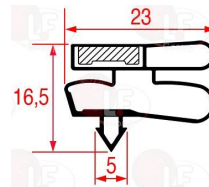

MONDIAL ELITE 4612068

3786219 SNAP-IN GASKET 1715x575 mm
magnetic - white color
for Refrigerated cupboard (MONDIAL ELITE) KIC40
for Refrigerated cupboard (MONDIAL ELITE)
EBA210515