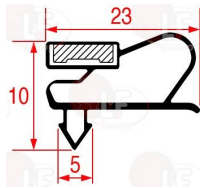

MONDIAL ELITE 4612040

MONDIAL ELITE 4612055

Suitable for:

3786180 SNAP-IN GASKET 1640x705 mm
magnetic - grey colour
for Refrigerated cupboard (MONDIAL ELITE) ECO500X

MONDIAL ELITE 4612041

3186768 SNAP-IN GASKET 1655x720 mm
magnetic - white color
for REFRIGERATORS