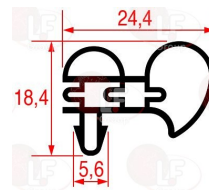

MONDIAL ELITE 4612139

3786445 SNAP-IN GASKET 550x450 mm
3 sides gasket (2 long ones and 1 short)
white colour

MONDIAL ELITE 4611027

3786446 SNAP-IN GASKET 615x520 mm
3 sides gasket (2 long ones and 1 short)
white colour