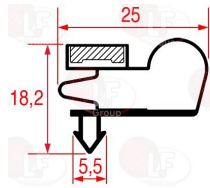

MONDIAL ELITE TDE072321

3786590 SNAP-IN GASKET 1410x650 mm
magnetic - grey colour