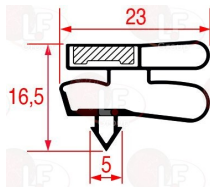

Suitable for:

Suitable for:

3786220 SNAP-IN DOOR GASKET 1695x570 mm
magnetic - black colour
for Refrigerated cupboard (MONDIAL ELITE) BEV40