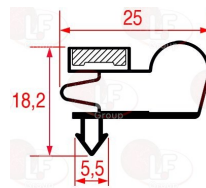

MONDIAL ELITE 4612038

MONDIAL ELITE 4612091

3186742 SNAP-IN GASKET 1562x664 mm
magnetic - grey color
for REFRIGERATORS

MONDIAL ELITE 4512017

3186970 SNAP-IN GASKET 1565x664 mm
magnetic - grey color