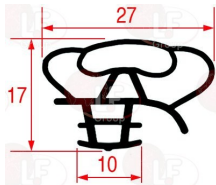

Gaskets for refrigerators

3186942 SNAP-IN DOOR GASKET 1300x570 mm
white colour - for SHAFT FREEZERS
with 400-Litre capacity
Mondial - Iberna