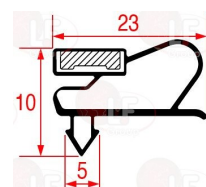

MONDIAL ELITE TDE072132

3786447 SNAP-IN GASKET 1635x525 mm
magnetic - colour grey
for Refrigerated cupboard (MONDIAL ELITE)
DRINKP410