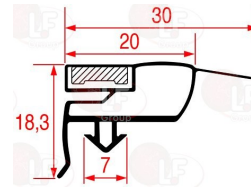

MONDIAL ELITE 4612159

3186744 SNAP-IN GASKET 1445x556 mm
magnetic - white colour
for REFRIGERATORS