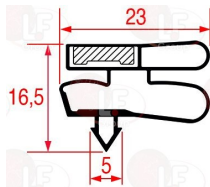

MONDIAL ELITE 4612083

MONDIAL ELITE 4612118

3186747 SNAP-IN GASKET 1705x575 mm
magnetic - white color
for REFRIGERATORS
for Refrigerated cupboard (MONDIAL ELITE) BEVPR40

MONDIAL ELITE 4612069

3186743 SNAP-IN GASKET 1705x760 mm
magnetic - white color
for REFRIGERATORS
for Refrigerated cupboard (MONDIAL ELITE) BEVVP60
for Refrigerated cupboard (MONDIAL ELITE) BEVVP60
EBA050415