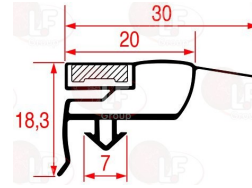

MONDIAL ELITE 4612040

MONDIAL ELITE 4612055

Suitable for:

3786180 SNAP-IN GASKET 1640x705 mm
magnetic - grey colour
for Refrigerated cupboard (MONDIAL ELITE) ECO500X

MONDIAL ELITE 4612041

3186768 SNAP-IN GASKET 1655x720 mm
magnetic - white color
for REFRIGERATORS