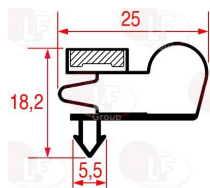

MONDIAL ELITE 4612139

3786445 SNAP-IN GASKET 550x450 mm
3 sides gasket (2 long ones and 1 short)
white colour

MONDIAL ELITE 4611027

3786446 SNAP-IN GASKET 615x520 mm
3 sides gasket (2 long ones and 1 short)
white colour

MONDIAL ELITE 4611018

3786051 SNAP-IN GASKET 620x520 mm
magnetic - colour black

MONDIAL ELITE TDE072290

3186556 SNAP-IN GASKET 630x425 mm
magnetic - black colour

MONDIAL ELITE TDE072269

3786253 SNAP-IN GASKET 760x665 mm
magnetic - grey colour