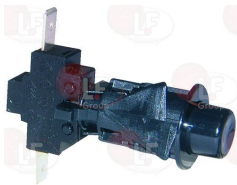

Switches

3319484 SINGLE POLE SWITCH
16A 250V
for Refrigerated cupboard (MONDIAL ELITE)
BACCHUS WOOD MT40 - BPR40