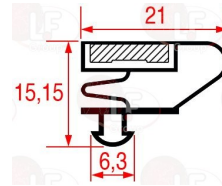

POLARIS BN14426761594

POLARIS 14426761594

3186835 SNAP-IN DOOR GASKET 407x296 mm
magnetic - grey colour