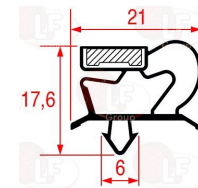

POLARIS BN14414180418 POLARIS 14414180418

POLARIS 14412950408