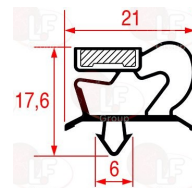

POLARIS BN14415991559

POLARIS 14415991559

3186728 SNAP-IN GASKET 1575x615 mm
magnetic - grey colour