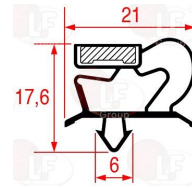

POLARIS BN14414080540 POLARIS 14414080540

POLARIS BN14414300620 POLARIS 14414300620

3786170 SNAP-IN GASKET 584x398 mm
magnetic - grey colour
for Refrigerated table (POLARIS) TRECO01 - TRECO2
TRECO3 - TRECO4

3786672 SNAP-IN GASKET 622x421 mm
magnetic - grey color
for drawer 2/3