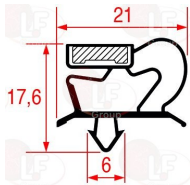

POLARIS BN14415396291

POLARIS 14415396291

3786234 SNAP-IN DOOR GASKET 416x198 mm
magnetic - grey colour