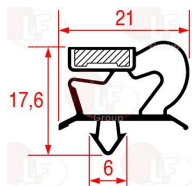

POLARIS BN14416190684 POLARIS 14416190684

3786696 SNAP-IN GASKET 761x622 mm
magnetic - grey