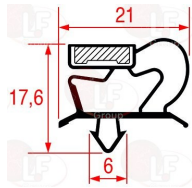

5036355 SNAP-IN GASKET 398x164 mm
magnetic

POLARIS BN14417321850 POLARIS 14417321850

POLARIS BN14414300149 POLARIS 14414300149

3786388 SNAP-IN GASKET 398x269 mm
magnetic - grey colour

3186544 SNAP-IN GASKET 410x155 mm
grey - magnetic
for REFRIGERATED COUNTERS