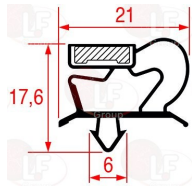

POLARIS BN14414080540 POLARIS 14414080540

POLARIS BN14414300620 POLARIS 14414300620

3786170 SNAP-IN GASKET 584x398 mm
magnetic - grey colour
for Refrigerated table (POLARIS) TRECO01 - TRECO2
TRECO3 - TRECO4

3786672 SNAP-IN GASKET 622x421 mm
magnetic - grey color
for drawer 2/3