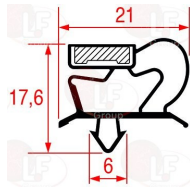

POLARIS BN14415601460

POLARIS 14415601460

3786333 SNAP-IN GASKET 1500x630 mm
magnetic - grey colour
for Refrigerated cupboard (POLARIS) SATN70