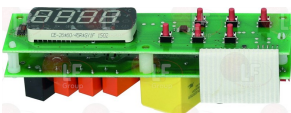

3015912 DRIP TRAY
 530x325x150 mm

POLARIS BN1405011065

POLARIS 1405011065

POLARIS BN1405011150

POLARIS 1405011150

Electronic controllers

5058356 CONTROLLER DISPLAY EVCO EVC20S35N7ALX40
 230V 50/60Hz
 4 relays (compressor-defrosting-fan-light)
 2 NTC probes (not included)
 1 input micro door

5048651 CONTROLLER DISPLAY EVCO EVC20S35N7ALX30
 230V 50/60Hz
 3 relays (compressor-fan-light)
 2 NTC probes (not included)
 1 input micro door
 dimensions 155x45 mm

POLARIS BN1681118

POLARIS BN1681114

Suitable for: