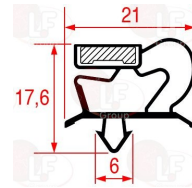

POLARIS BN14416191489

POLARIS 14416191489

5051691 SNAP-IN GASKET 1535x585 mm
magnetic - gray colour