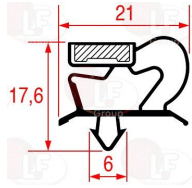

Suitable for:

Suitable for:

3186957 SNAP-IN GASKET 1865x745 mm
magnetic - grey colour
for Refrigerated cupboard (POLARIS) ROLL IN

5036355 SNAP-IN GASKET 398x164 mm
magnetic

POLARIS BN14417321850 POLARIS 14417321850

POLARIS BN14414300149 POLARIS 14414300149

3786388 SNAP-IN GASKET 398x269 mm
magnetic - grey colour

3186544 SNAP-IN GASKET 410x155 mm
grey - magnetic
for REFRIGERATED COUNTERS