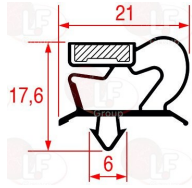

Suitable for:

Suitable for:

3186844 SNAP-IN GASKET 473x415 mm
magnetic - grey colour
for Refrigerated table (POLARIS) - Series TAR

3186843 SNAP-IN GASKET 500x310 mm
magnetic - grey colour
for Refrigerated table (POLARIS) TAR 83A

POLARIS BN14415396458 POLARIS 14415396458

POLARIS BN14413090501 POLARIS 14413090501

3186546 SNAP-IN GASKET 510x380 mm
grey - magnetic
for REFRIGERATED COUNTERS

3186842 SNAP-IN GASKET 530x415 mm
magnetic - grey colour
for Refrigerated table (POLARIS) - Series TAR