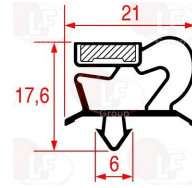

Suitable for:

Suitable for:

3186844 SNAP-IN GASKET 473x415 mm
magnetic - grey colour
for Refrigerated table (POLARIS) - Series TAR

3186843 SNAP-IN GASKET 500x310 mm
magnetic - grey colour
for Refrigerated table (POLARIS) TAR 83A

POLARIS BN14415396458 POLARIS 14415396458

POLARIS BN14413090501 POLARIS 14413090501

3186546 SNAP-IN GASKET 510x380 mm
grey - magnetic
for REFRIGERATED COUNTERS

3186842 SNAP-IN GASKET 530x415 mm
magnetic - grey colour
for Refrigerated table (POLARIS) - Series TAR