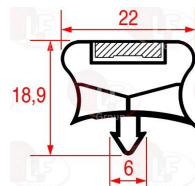

POLARIS BN14415990738 POLARIS 14415990738 POLARIS 14416451604

3186773 SNAP-IN GASKET 762x523 mm
magnetic - color grey
for Refrigerated cupboard (POLARIS) STN