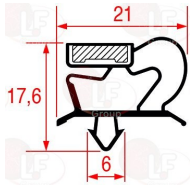

Gaskets for refrigerators

3186988 SNAP-IN DOOR GASKET 1050x695 mm
magnetic - grey colour
for Refrigerated cupboard (POLARIS) - Series AR

POLARIS BN14416801032

POLARIS 14416801032

3186958 SNAP-IN DOOR GASKET 1612x688 mm
magnetic - grey colour
for Refrigerated cupboard (POLARIS) ARTNV