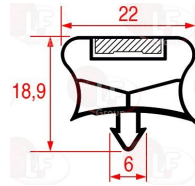

POLARIS 14416070626

POLARIS BN14414600640 POLARIS 14414600640

Suitable for:

Suitable for:

3786581 SNAP-IN GASKET 643x411 mm
magnetic - grey colour

POLARIS BN14415396616 POLARIS 14415396616

3786667 SNAP-IN GASKET 645x485 mm
magnetic - grey color
for Refrigerated table (POLARIS) KTAR82
for Refrigerated table (POLARIS) TP0200Q