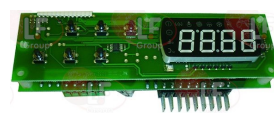

3015912 DRIP TRAY
 530x325x150 mm

POLARIS BN1405011065

POLARIS 1405011065

POLARIS BN1405011150

POLARIS 1405011150

Electronic controllers

5058356 CONTROLLER DISPLAY EVCO EVC20S35N7ALX40
 230V 50/60Hz
 4 relays (compressor-defrosting-fan-light)
 2 NTC probes (not included)
 1 input micro door

5048651 CONTROLLER DISPLAY EVCO EVC20S35N7ALX30
 230V 50/60Hz
 3 relays (compressor-fan-light)
 2 NTC probes (not included)
 1 input micro door
 dimensions 155x45 mm

POLARIS BN1681118

POLARIS BN1681114

Suitable for: