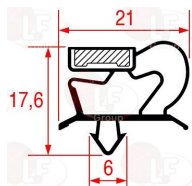

POLARIS BN14414990738 POLARIS 14414990738

3186987 SNAP-IN GASKET 775x695 mm
magnetic - grey colour
for Refrigerated cupboard (POLARIS) KTN72