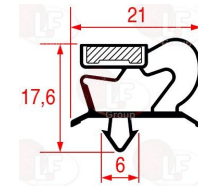

POLARIS BN14414300290 POLARIS 14414300290

POLARIS BN14415396182 POLARIS 14415396182

3186915 SNAP-IN GASKET 415x309 mm
magnetic - grey colour
for Refrigerated table (POLARIS) - Series TAR

3186916 SNAP-IN GASKET 418x199 mm
magnetic - grey colour
for Refrigerated table (POLARIS) - Series TAR