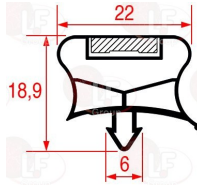

POLARIS BN14414180640 POLARIS 14414180640

3186838 SNAP-IN GASKET 650x490 mm
magnetic - grey colour
for new pizza counter door