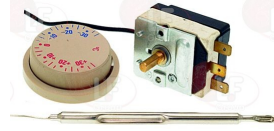

POLARIS 16810036

3444172 THERMOSTAT -35+35°C TR711N
3 contacts 16A 400V
capillary 1500 mm
bulb \varnothing 6x110 mm
D shaft \varnothing 6x4.6 mm

POLARIS 16810035

Transformers

3445110 TRANSFORMER 230V/12V 3VA
primary tension 230Vca 50/60Hz
secondary tension 12Vca 3VA
room temperature 0+60°C
screw terminal block
IMQ approved