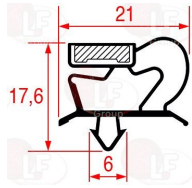

Suitable for:

Suitable for:

3186979 SNAP-IN GASKET 784x676 mm
magnetic - grey colour
for Refrigerated cupboard (POLARIS) ARBT144
ARTN140 - ARTN70 - ARTN72

POLARIS BN14416760784

POLARIS 14416760784