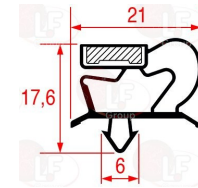

5036355 SNAP-IN GASKET 398x164 mm
magnetic

POLARIS BN14417321850 POLARIS 14417321850

POLARIS BN14414300149 POLARIS 14414300149

3786388 SNAP-IN GASKET 398x269 mm
magnetic - grey colour

3186544 SNAP-IN GASKET 410x155 mm
grey - magnetic
for REFRIGERATED COUNTERS