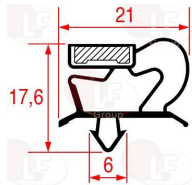

POLARIS 14416800487

3186985 SNAP-IN GASKET 700x233 mm
magnetic - grey colour
for Refrigerated table (POLARIS) ALGEO