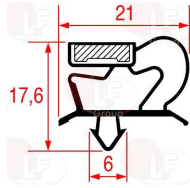

Suitable for:

POLARIS

3186977 SNAP-IN DOOR GASKET 620x305 mm
magnetic - grey colour
for REFRIGERATED TABLE series GN 2/1

POLARIS 14416070295

Suitable for:

3186983 SNAP-IN DOOR GASKET 640x501 mm
magnetic - grey colour
for Refrigerated table (POLARIS) TAR82