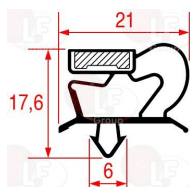

POLARIS BN14416801580

POLARIS 14416801580

3186548 SNAP-IN GASKET 1622x660 mm
magnetic - grey colour
for Refrigerated cupboard (POLARIS) BT60