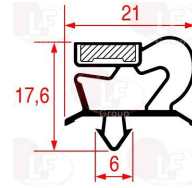

POLARIS BN14415010640

POLARIS 14415010640

3186984 SNAP-IN GASKET 1470x570 mm
magnetic - grey colour
for Refrigerated cupboard (POLARIS) ARTN40