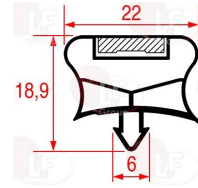

POLARIS 147801

3346069 WHEEL SWIVEL PLATE
with zinc-plated supports
dimensions \varnothing 100x30 mm - capacity 120 Kg
fixing plate 105x85 mm
distance between holes 86-60 mm

POLARIS 147805

3346071 WHEEL SWIVEL PLATE
with zinc-plated supports
dimensions \varnothing 125x30 mm - capacity 125 Kg
fixing plate 105x85 mm
distance between holes 86-60 mm

POLARIS 147807

3346068 WHEEL SWIVEL PLATE WITH BRAKE
with zinc-plated supports
dimensions \varnothing 80x30 mm - capacity 120 Kg
fixing plate 105x85 mm
distance between holes 86-60 mm

POLARIS 147802

3346070 WHEEL SWIVEL PLATE WITH BRAKE
with zinc-plated supports
dimensions \varnothing 100x30 mm - capacity 120 Kg
fixing plate 105x85 mm
distance between holes 86-60 mm

POLARIS 147806

3346072 WHEEL SWIVEL PLATE WITH BRAKE
with zinc-plated supports
dimensions \varnothing 125x30 mm - capacity 180 Kg
fixing plate 105x85 mm
distance between holes 86-60 mm

POLARIS 147808

Compensation valves for refrigeration

5036355 SNAP-IN GASKET 398x164 mm
magnetic

POLARIS BN14417321850 POLARIS 14417321850

POLARIS BN14414300149 POLARIS 14414300149

3786388 SNAP-IN GASKET 398x269 mm
magnetic - grey colour

3186544 SNAP-IN GASKET 410x155 mm
grey - magnetic
for REFRIGERATED COUNTERS