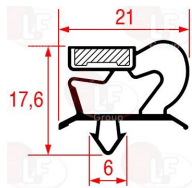

POLARIS BN14414180418 POLARIS 14414180418

POLARIS 14412950408