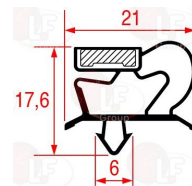

POLARIS BN14416800759 POLARIS 14416800759