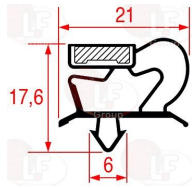

POLARIS BN14414300290 POLARIS 14414300290

POLARIS BN14415396182 POLARIS 14415396182

3186915 SNAP-IN GASKET 415x309 mm
magnetic - grey colour
for Refrigerated table (POLARIS) - Series TAR

3186916 SNAP-IN GASKET 418x199 mm
magnetic - grey colour
for Refrigerated table (POLARIS) - Series TAR