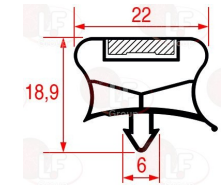

POLARIS 147801

3346069 WHEEL SWIVEL PLATE
with zinc-plated supports
dimensions \varnothing 100x30 mm - capacity 120 Kg
fixing plate 105x85 mm
distance between holes 86-60 mm

POLARIS 147805

3346071 WHEEL SWIVEL PLATE
with zinc-plated supports
dimensions \varnothing 125x30 mm - capacity 125 Kg
fixing plate 105x85 mm
distance between holes 86-60 mm

POLARIS 147807

3346068 WHEEL SWIVEL PLATE WITH BRAKE
with zinc-plated supports
dimensions \varnothing 80x30 mm - capacity 120 Kg
fixing plate 105x85 mm
distance between holes 86-60 mm

POLARIS 147802

3346070 WHEEL SWIVEL PLATE WITH BRAKE
with zinc-plated supports
dimensions \varnothing 100x30 mm - capacity 120 Kg
fixing plate 105x85 mm
distance between holes 86-60 mm

POLARIS 147806

3346072 WHEEL SWIVEL PLATE WITH BRAKE
with zinc-plated supports
dimensions \varnothing 125x30 mm - capacity 180 Kg
fixing plate 105x85 mm
distance between holes 86-60 mm

POLARIS 147808

Compensation valves for refrigeration

POLARIS BN14426761594

POLARIS 14426761594

3186835 SNAP-IN DOOR GASKET 407x296 mm
magnetic - grey colour

POLARIS BN14415396291

POLARIS 14415396291

3786234 SNAP-IN DOOR GASKET 416x198 mm
magnetic - grey colour