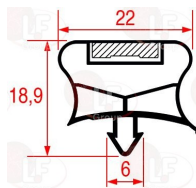

POLARIS BN14415991560

POLARIS 14415991560

3186549 SNAP-IN GASKET 1574x614 mm
magnetic - grey colour
for Refrigerated cupboard (POLARIS) SATN140
SATN70
for Refrigerated cupboard (POLARIS) ARCOTN70
ARCOTN70