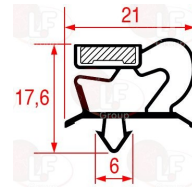

POLARIS BN14413690499 POLARIS 14413690499

POLARIS BN14414020516 POLARIS 14414020516

3186545 SNAP-IN GASKET 555x420 mm
grey - magnetic
for REFRIGERATED COUNTERS

3186796 SNAP-IN GASKET 580x410 mm
magnetic - grey colour
for Refrigerated table (POLARIS) KTAR-TRS03
for Refrigerated table (POLARIS) CLI-00 PIA-05 S