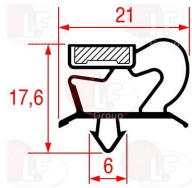

POLARIS BN14413690499 POLARIS 14413690499

POLARIS BN14414020516 POLARIS 14414020516

3186545 SNAP-IN GASKET 555x420 mm
grey - magnetic
for REFRIGERATED COUNTERS

3186796 SNAP-IN GASKET 580x410 mm
magnetic - grey colour
for Refrigerated table (POLARIS) KTAR-TRS03
for Refrigerated table (POLARIS) CLI-00 PIA-05 S