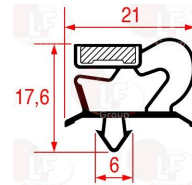

POLARIS BN14416800214 POLARIS 14416800214

5029867 SNAP-IN GASKET 700x635 mm
magnetic
for Refrigerated cupboard (POLARIS) KSA35
SATN140