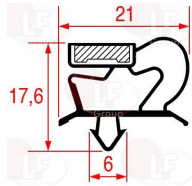

POLARIS 14416070626

POLARIS BN14414600640 POLARIS 14414600640

Suitable for:

Suitable for:

3786581 SNAP-IN GASKET 643x411 mm
magnetic - grey colour

POLARIS BN14415396616 POLARIS 14415396616

3786667 SNAP-IN GASKET 645x485 mm
magnetic - grey color
for Refrigerated table (POLARIS) KTAR82
for Refrigerated table (POLARIS) TP0200Q