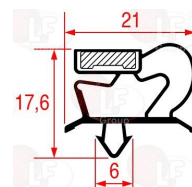

POLARIS BN14416451605

POLARIS 14416451605