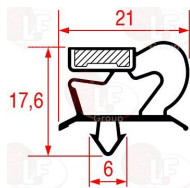

POLARIS BN14416451606

POLARIS 14416451606

3186980 SNAP-IN GASKET 1594x676 mm
magnetic - grey colour
for Refrigerated cupboard (POLARIS) ARBT144
ARC70 - ARTN140 - ARTN70 - ARTN72