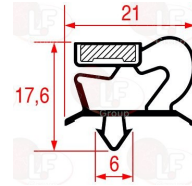

POLARIS 14415465626

3186986 SNAP-IN GASKET 695x505 mm
magnetic - grey colour
for Refrigerated cupboard (POLARIS) - Series AR