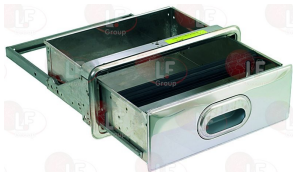

PRIOLINOX 3063

Drawers

3080003 BAR FOR KNOCK BOX \varnothing 39x320 mm

PRIOLINOX SBATTIF4

3080005 CASH DRAWER WITH KEY
with specimen holder
dimensions 347x130 mm

PRIOLINOX 3073

3080009 COIN SEPARATOR
for coin box

3080001 KNOCKBOX
WITHOUT BOTTOM HOLE
dimensions 345x240x270 mm
mounting hole 345x278 mm

PRIOLINOX 3075

3080011 KNOCKBOX
WITH BOTTOM HOLE
mounting hole 345x278 mm

PRIOLINOX 3075/2

PRIOLINOX 3075/2SUP

Suitable for:

PRIOLINOX

3080002 S/STEEL DRAWER FOR COFFEE GROUNDS

size 347x405x132 mm
mounting hole 350x130 mm

PRIOLINOX 3074

Suitable for:

3063915 BEARING FOR DRAWER \varnothing 22 mm for Refrigerated table (PRIOLINOX) - Series 1000 Series 3000 - Series 5000