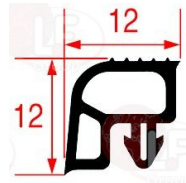

PRIOLINOX

3286540 COUNTER DOOR GASKET - 12 mm
black color
dimensions 12x12 mm
for drawers and doors
for series 3000/5000 TN