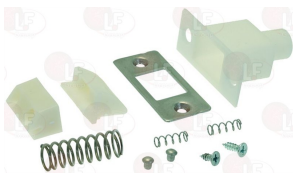

Suitable universal spare parts may not be included

Suitable for:

PRIOLINOX

Suitable for:

Bearings

3063915 BEARING FOR DRAWER \varnothing 22 mm
for Refrigerated table (PRIOLINOX) - Series 1000
Series 3000 - Series 5000

PRIOLINOX CUSC/TNC.CASSA

3063914 BEARING FOR DRAWER GUIDE \varnothing 33 mm
for Refrigerated table (PRIOLINOX) - Series 3000

PRIOLINOX CUSC/GS/CASSETT

Door catches

3398903 DOOR CATCH S1000 PRIOLINOX

PRIOLINOX SCROCCHETTO1000

3398904 DOOR CATCH S1000 TN PRIOLINOX

PRIOLINOX SCROCCHETTO1075

3398901 DOOR CATCH S3000 PRIOLINOX
distance between holes 44 mm
mounting hole 29x20 mm

PRIOLINOX SCROCCHETTO3000

Doors

3386018 DOOR WITH OPENING HANDLE LH
counter hole 590x440 mm

PRIOLINOX 3063

Drawers

3080003 BAR FOR KNOCK BOX \varnothing 39x320 mm

PRIOLINOX SBATTIF4

3080005 CASH DRAWER WITH KEY
with specimen holder
dimensions 347x130 mm

PRIOLINOX 3073

3080009 COIN SEPARATOR
for coin box