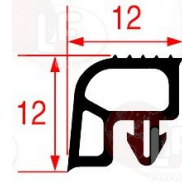

PRIOLINOX

3286539 COLD ROOM COUNTER GASKET - 6 m
black color
dimensions 12x12 mm
for drawers and doors
for series 3000/5000 TN