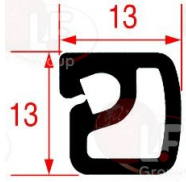

Gaskets in bundles

3286505 COLD ROOM COUNTER GASKET - 6 m
colour grey
dimensions 13x13 mm
for drawers and doors
for series 3000-5000