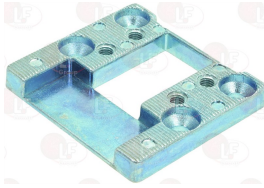

RAHRBACH 6188-02.0207

**3242306 SHIM 5 mm**  
RAHRBACH

RAHRBACH 2103013

RAHRBACH 6188-020208

Suitable for:

Suitable for:

**3242096 PLATE FOR DOOR STRIKE PIN 30-43 mm**

**3242097 PLATE FOR DOOR STRIKE PIN 51-65 mm**