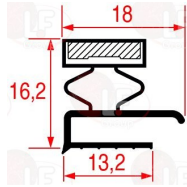

SAGI 37Q2380

3186952 MIDDLE EDGED GASKET 614x595 mm
white colour - magnet only on 3 sides

SAGI 37Q0470

Suitable for:

SAGI

3286092 MIDDLE EDGED GASKET 755x660 mm
magnetic - grey color

SAGI 37Q0770

Suitable for: