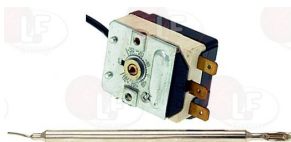

3444930 THERMOSTAT T50 -30+30°C

3 contacts 6A 250V
with adjusting screw
capillary length 1450 mm
bulb $\varnothing$ 6x105 mm