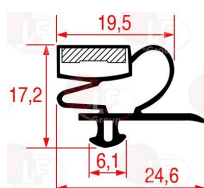

Suitable for:

SAGI

3286092 MIDDLE EDGED GASKET 755x660 mm
magnetic - grey color

SAGI 37Q0770

Suitable for:

3186624 SNAP-IN GASKET 1508x668 mm
magnetic - grey color
for Refrigerated cupboard (SAGI) - Series RX
VD70
for Refrigerated cupboard (SAGI) AS140 - AS65
VD150R - VD70 VD150

SAGI 37Q5450

3186625 SNAP-IN GASKET 1530x670 mm
magnetic - grey color
for Refrigerated cupboard (SAGI) F40

SAGI 37Q0210

3186089 SNAP-IN GASKET 1550x650 mm
magnetic - grey color
for REFRIGERATORS

SAGI 37Q1890

3786577 SNAP-IN GASKET 1598x605 mm
magnetic - grey colour
for Refrigerated cupboard (SAGI) E1200 - E600

SAGI 37Q4850

3186940 SNAP-IN GASKET 1600x685 mm
magnetic - grey colour
for REFRIGERATOR

SAGI 37Q2590

3186626 SNAP-IN GASKET 1610x605 mm
magnetic - grey color
for Refrigerated cupboard (SAGI) - Series ESPACE

SAGI 37Q1020

3186700 SNAP-IN GASKET 1618x668 mm
magnetic - grey colour
for Refrigerated cupboard (SAGI) GX70

SAGI 37Q4370

3186944 SNAP-IN GASKET 381x254 mm
magnetic - grey color
for REFRIGERATED TABLES

SAGI 37Q7690

3186623 SNAP-IN GASKET 386x265 mm
magnetic - grey color
for 1/2 DRAWER
for Refrigerated table (SAGI) KIB4

SAGI 37Q3950

SAGI 37Q4720