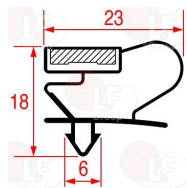

SAGI 37Q1890

3786577 SNAP-IN GASKET 1598x605 mm
magnetic - grey colour
for Refrigerated cupboard (SAGI) E1200 - E600