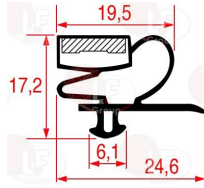

3186623 SNAP-IN GASKET 386x265 mm
magnetic - grey color
for 1/2 DRAWER
for Refrigerated table (SAGI) KIB4

SAGI 37Q3950

SAGI 37Q4720

Suitable for:

3186946 SNAP-IN GASKET 580x385 mm
magnetic - grey colour
for TABLES