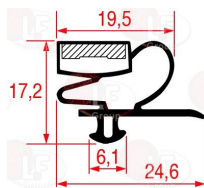

SAGI 37Q5450

3186625 SNAP-IN GASKET 1530x670 mm
magnetic - grey color
for Refrigerated cupboard (SAGI) F40