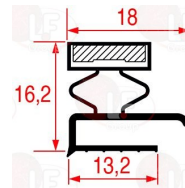

3186948 MIDDLE EDGED GASKET 383x298 mm
magnetic - grey colour

SAGI 37Q2050

3186947 MIDDLE EDGED GASKET 605x375 mm
magnetic - grey colour
for TABLES

SAGI 37Q2040

3186841 MIDDLE EDGED GASKET 610x580 mm
magnetic - grey colour
for TABLES