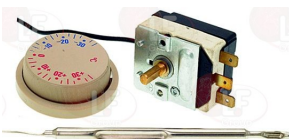

gas R134a
with internal equalizer
inlet 3/8"saе
outlet 12 mm
operating range -40°/+10°C
Danfoss 068Z3384

SAGI 33A0780

Thermostats

3444172 THERMOSTAT -35+35°C TR711N

3 contacts 16A 400V
capillary 1500 mm
bulb ø 6x110 mm
D shaft ø 6x4.6 mm