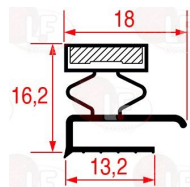

3186948 MIDDLE EDGED GASKET 383x298 mm
magnetic - grey colour

SAGI 37Q2050

3186947 MIDDLE EDGED GASKET 605x375 mm
magnetic - grey colour
for TABLES

SAGI 37Q2040

3186841 MIDDLE EDGED GASKET 610x580 mm
magnetic - grey colour
for TABLES