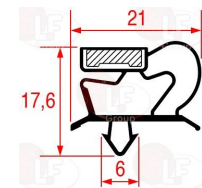

SAGI 37Q4850

3186940 SNAP-IN GASKET 1600x685 mm
magnetic - grey colour
for REFRIGERATOR