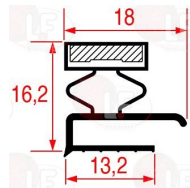

3186948 MIDDLE EDGED GASKET 383x298 mm
magnetic - grey colour

SAGI 37Q2050

3186947 MIDDLE EDGED GASKET 605x375 mm
magnetic - grey colour
for TABLES

SAGI 37Q2040

3186841 MIDDLE EDGED GASKET 610x580 mm
magnetic - grey colour
for TABLES