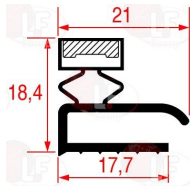

Gaskets for refrigerators

3186949 MIDDLE EDGED GASKET 1360x660 mm
magnetic - white colour
for REFRIGERATOR