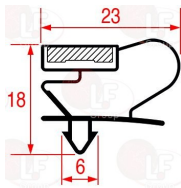

SAGI 37Q4140

3186630 SNAP-IN GASKET 716x668 mm
magnetic - grey colour
for Refrigerated cupboard (SAGI) - Series RX