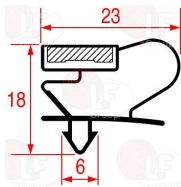

SAGI 37Q2010

3786005 SNAP-IN GASKET 771x668 mm
magnetic - color grey