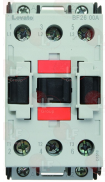

SAGI 3100910

SAGI 32Z2083

3446587 CONTACTOR LOVATO BF2600A
coil 26A 230V 50/60Hz 13Kw
3 normally open contacts
no auxiliary contact