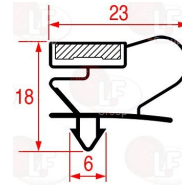

SAGI 37Q7590

Suitable for:

3786452 SNAP-IN GASKET 583x386 mm
magnetic - grey colour
for Refrigerated table (SAGI) KIB4 KUBA