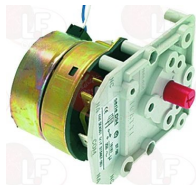

SAGI 32Z0920

3444930 THERMOSTAT T50 -30+30°C

3 contacts 6A 250V
with adjusting screw
capillary length 1450 mm
bulb \varnothing 6x105 mm

SAGI 32Z1090

Timers

3322024 TIMER D94.44L 1 CAM

230V 50/60HZ
6h - 10min
clockwise rotation