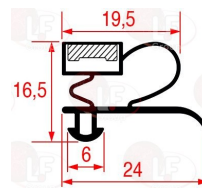

SAGI 37Q0210

3186089 SNAP-IN GASKET 1550x650 mm
magnetic - grey color
for REFRIGERATORS