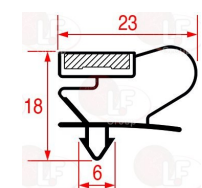

SAGI 37Q7690

3186623 SNAP-IN GASKET 386x265 mm
magnetic - grey color
for 1/2 DRAWER
for Refrigerated table (SAGI) KIB4