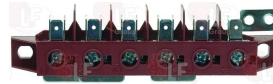

3247009 6-POLE TERMINAL BLOCK FV122/B 40A 600V

for cable max 6 mm²
operating temperature 150°C
nominal voltage 450 V