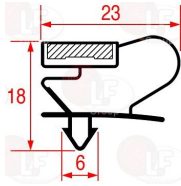

SAGI 37Q4710

3786247 SNAP-IN GASKET 593x386 mm
magnetic - grey colour