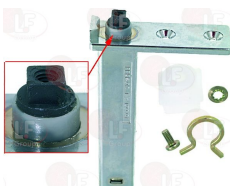

Hinges, catches and accessories

3053524 BOTTOM HINGE BRACKET

SAGI 30T2050

SAGI 30T2051

3053908 BRACKET BUSHING 22 x 22 mm

SAGI 3178300

3053944 HINGE FERMOD 176
with square shaft 8 mm

SAGI 36M2460