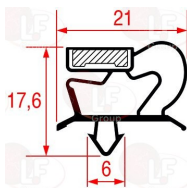

SAGI 37Q2590

3186626 SNAP-IN GASKET 1610x605 mm
magnetic - grey color
for Refrigerated cupboard (SAGI) - Series ESPACE