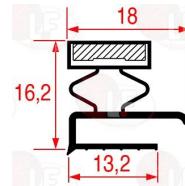

SAGI 37Q0450

3286093 MIDDLE EDGED GASKET 1560x660 mm
magnetic - grey color