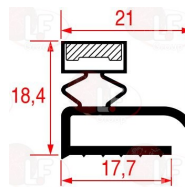

SAGI 37Q2380

3186952 MIDDLE EDGED GASKET 614x595 mm
white colour - magnet only on 3 sides