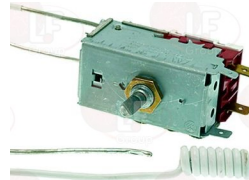

2 contacts 6A 250V
capillary 1500 mm
COLD -10.0°C - WARM +10.0°C
D shaft \varnothing 6x4.6 mm

SAGI 32Z6360

Suitable for:

3444931 THERMOSTAT RANCO K52 L4512

2 contacts 6A 250V
double capillary
capillaries 2100 mm - 1850 mm
COLD -6,4°C - WARM +8,5°C
COLD -6.0°C - WARM +8.8°C
D shaft \varnothing 6x4.6 mm