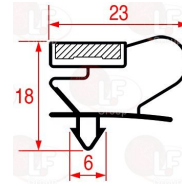

SAGI 37Q3870

3786583 SNAP-IN GASKET 613x463 mm
magnetic - grey colour