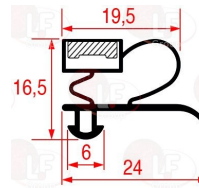

SAGI 37Q5460

3186095 SNAP-IN GASKET 755x655 mm
magnetic - grey color
for REFRIGERATORS