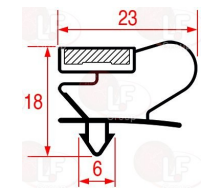

SAGI 37Q1020

3186700 SNAP-IN GASKET 1618x668 mm
magnetic - grey colour
for Refrigerated cupboard (SAGI) GX70

SAGI 37Q4370

3186944 SNAP-IN GASKET 381x254 mm
magnetic - grey color
for REFRIGERATED TABLES