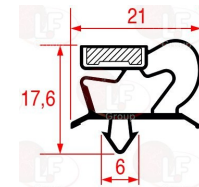

SAGI 37Q4470

3186941 SNAP-IN GASKET 780x685 mm
magnetic - grey colour
for REFRIGERATOR