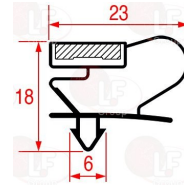

SAGI 37Q0770

Suitable for:

3186624 SNAP-IN GASKET 1508x668 mm
magnetic - grey color
for Refrigerated cupboard (SAGI) - Series RX
VD70
for Refrigerated cupboard (SAGI) AS140 - AS65
VD150R - VD70 VD150