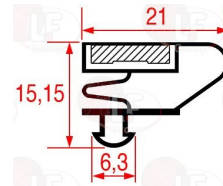

STUDIO 54 64690002

3786225 SNAP-IN DOOR GASKET 620x485 mm
magnetic - grey colour