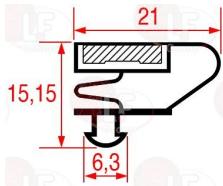

Gaskets for refrigerators

3786223 SNAP-IN DOOR GASKET 1552x669 mm
magnetic - grey colour