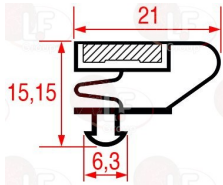

STUDIO 54

3786224 SNAP-IN DOOR GASKET 741x669 mm
magnetic - grey colour
for Refrigerated cupboard (STUDIO 54) OASIS700TN