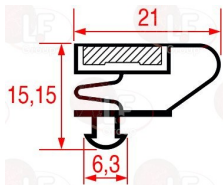

STUDIO 54 64700010

3186737 SNAP-IN GASKET 423x295 mm
magnetic - grey colour