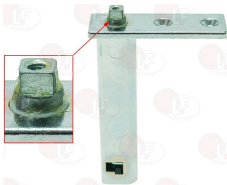

STUDIO 54 62500280

3053930 SHORT PIN HINGE INTERTECNICA 28XC
with square pin 7.5 mm
for Refrigerated cupboard (STUDIO 54) OASIS1400
OASIS700