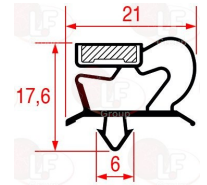

STUDIO 54 64600000

3786262 SNAP-IN GASKET 1560x660 mm
magnetic - color grey
for Refrigerated cupboard (STUDIO 54)
Series OASIS