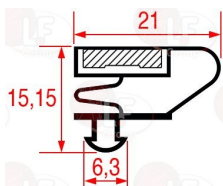

STUDIO 54 LF-3786228

3186736 SNAP-IN GASKET 620x423 mm
magnetic - grey colour
for Refrigerated table (STUDIO 54) DAIQUIRI 1720