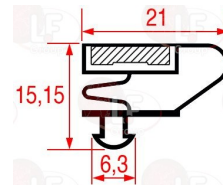

STUDIO 54

3186738 SNAP-IN GASKET 425x185 mm
magnetic - grey colour