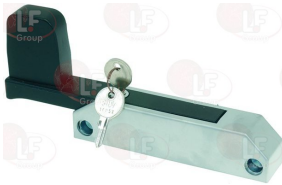

Suitable universal spare parts may not be included

Suitable for:

STUV

Suitable for:

Handles

3242325 CATCH RH-LH WITH KEY LOCK
 distance between holes 118 mm
 size 137x28x31.5 mm
 STUV

STUV 3.30.0520

STUV 3.30.0520.0

3242333 CATCH RH-LH WITH KEY LOCK
 distance between holes 118 mm
 size 137x28x81 mm
 STUV

STUV 3.30.0518

STUV 3.30.0518.0

3242259 HANDGRIP PROFILE 600 mm

STUV 3.30.0636

STUV 3.30.0636.0

3242335 CATCH RH-LH WITH KEY LOCK
 distance between holes 118 mm
 size 190x28x81 mm
 STUV

STUV 3.30.0515

STUV 3.30.0515.0

3242329 CATCH RH-LH WITHOUT KEY LOCK
 distance between holes 118 mm
 size 137x28x31.5 mm
 STUV

STUV 3.30.0521

STUV 3.30.0521.0

3242332 CATCH RH-LH WITHOUT KEY LOCK
 distance between holes 118 mm
 size 137x28x81 mm
 STUV

STUV 3.30.0519.0

3242259 HANDGRIP PROFILE 600 mm

STUV 3.30.0636

STUV 3.30.0636.0

Suitable for:

Suitable for:

3242339 CATCH RH-LH WITHOUT KEY LOCK
 distance between holes 118 mm
 size 190x28x81 mm
 STUV

STUV 3.30.0516 STUV 3.30.0516.0