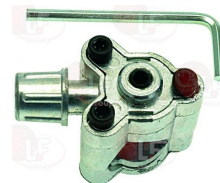

SUPCO UET240

Tools

- 3394392 INSPECTION MIRROR WITH LED LIGHT**
 3 leds with ON/OFF switch
 Extendable handle up to 53 cm with magnetic
 end for mirror connection (ø 3.81 cm)

SUPCO FLT3M

- 3221673 LED INDICATOR LIGHT FLASHLIGHT**
 6 different functions
 18 fixed or flashing white leds
 red laser pointing
 6 UV leds to detect the invisible
 6 green leds for night vision
 directional bushing

SUPCO FL6N1

- 3221672 LED INDICATOR LIGHT POCKETLIGHT**
 6 leds, water resistant with magnetic bottom
 3 AAA batteries

SUPCO PL6

- 3356917 PIERCING VALVE BPV21**
 for pipes ø 5/8"-1/2"

SUPCO BPV21

- 3356916 PIERCING VALVE BPV31**
 for pipes ø 1/4" - 5/16" - 3/8"

SUPCO BPV31

Suitable for:

SUPCO

Suitable for:

Vacuum gauges

3394079 DIGITAL VACUUM GAUGE VG64
measuring range 0-12000 microns
fittings 1/4"sae

SUPCO VG64

The data herewith contained may change without notice and LF SpA cannot be held responsible for possible errors stated or resulting by the use of this document. All rights reserved. No part of this publication may be reproduced without written permission by LF SpA.