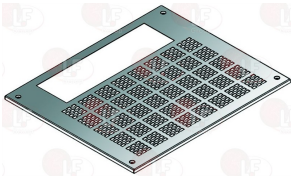

## Grids for refrigerator-oven

**3185133 PLASTIC GRID 50x122 mm**  
for evaporator air flow direction  
for model STB

TECO 1.9.010.0.00

**3185135 STAINLESS STEEL GRID FOR STA**  
dimensions 525x400 mm

TECO 1.9.097.0.00

TECO 1.9.097.0.01

**3185134 STAINLESS STEEL GRID FOR STB**  
dimensions 330x400 mm

TECO 1.9.064.0.00

TECO 1.9.064.0.01

*The data herewith contained may change without notice and LF SpA cannot be held responsible for possible errors stated or resulting by the use of this document. All rights reserved. No part of this publication may be reproduced without written permission by LF SpA.*