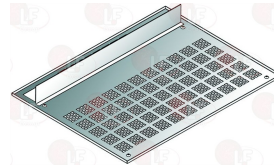

## Baffles

**3095011 FAN SHROUD AIR EVAPORATOR STB**  
for unit STB

TECO 1.9.058.0.01

## Grids for refrigerator-oven

**3185133 PLASTIC GRID 50x122 mm**  
for evaporator air flow direction  
for model STB

TECO 1.9.010.0.00

**3185135 STAINLESS STEEL GRID FOR STA**  
dimensions 525x400 mm

TECO 1.9.097.0.00