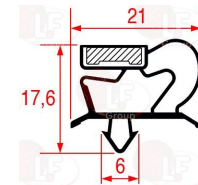

ZANUSSI 087664

3186922 SNAP-IN GASKET 580x385 mm
magnetic - grey colour
for Refrigerated table (ZANUSSI) - Series TRN