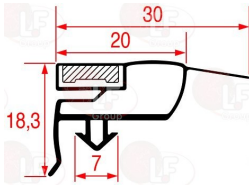

Suitable for:

Suitable for:

3186845 SNAP-IN GASKET 1515x685 mm
magnetic - grey colour
for 400 L CABINET

3186599 SNAP-IN GASKET 1531x682 mm
magnetic - grey color
for Refrigerated cupboard (ZANUSSI) RS24
for Refrigerated cupboard (ZANUSSI) R04PVFW

ZANUSSI 0A8647

ZANUSSI 085719

3186074 SNAP-IN GASKET 1544x652 mm
magnetic - grey color

3186076 SNAP-IN GASKET 1570x670 mm
magnetic - grey colour