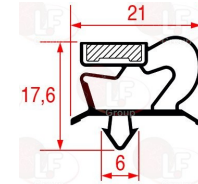

ZANUSSI 088055

3786400 SNAP-IN GASKET 510x435 mm
magnetic - grey colour
for Display cabinet refrigerated (ZANUSSI) SAL25