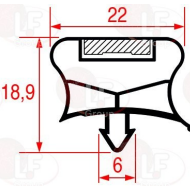

ZANUSSI 087451

3186488 SNAP-IN GASKET 710x650 mm
magnetic - grey colour
for Refrigerated cupboard (ZANUSSI) - Series ADN