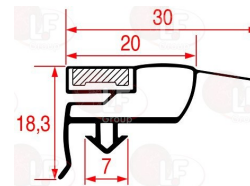

ZANUSSI 087691

4089148 SNAP-IN GASKET 411x280 mm
magnetic - grey colour
for Refrigerated table (ZANUSSI) STRP11 - STRP16
STRP22