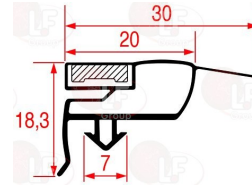

ZANUSSI 099531

Suitable for:

5048656 SNAP-IN GASKET 590x385 mm
magnetic - colour grey
for Refrigerated table (ZANUSSI) - Series TRN

ZANUSSI 082725

Suitable for:

3786586 SNAP-IN GASKET 590x397 mm
magnetic - grey color