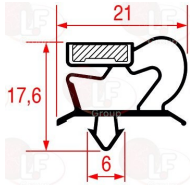

Suitable for:

5048656 SNAP-IN GASKET 590x385 mm
magnetic - colour grey
for Refrigerated table (ZANUSSI) - Series TRN