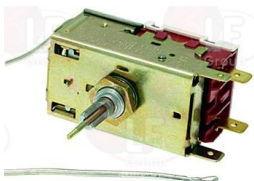

ZANUSSI 087516

3444921 THERMOSTAT RANCO K60 L2034
2 contacts 6A 250V
capillary 1500 mm
COLD -17°C - WARM -10°C
for Refrigerated table (ZANUSSI) - Series DCB

ZANUSSI 081378

3441906 SPRING FOR KNOB