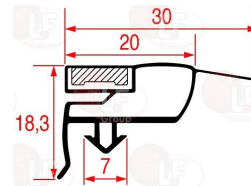

ZANUSSI 081943

ZANUSSI 080959

4094152 SNAP-IN GASKET 1590x610 mm
magnetic

3186505 SNAP-IN GASKET 1695x600 mm
magnetic-colour grey
for Refrigerated cupboard (ZANUSSI) - Series APF
Series APP - M13P0M2C 728260
for Refrigerated cupboard (ZANUSSI)
M13P0M2C 728260