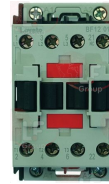

ZANUSSI 003027

ZANUSSI 004206

3454022 CONTACTOR LOVATO BF1201A
coil 12A 230V 50/60Hz 5.7Kw
3 normally closed contacts
1 normally closed auxiliary contact