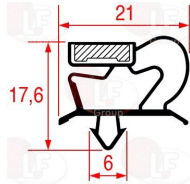

ZANUSSI 089148

3786483 SNAP-IN GASKET 441x366 mm
magnetic - grey colour
for Refrigerated table (ZANUSSI) DRPAF12 - DRPAF16
SSDPC12 - SSDPC16