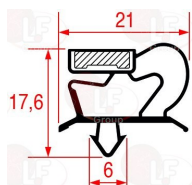

ZANUSSI 087129

3186077 SNAP-IN GASKET 1500x710 mm
magnetic - grey colour