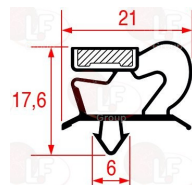

ZANUSSI 031694

Suitable for:

ZANUSSI

3186930 SNAP-IN DOOR GASKET 385x215 mm
 magnetic - grey colour
 for Refrigerated table (ZANUSSI) TR1202 - TR1221
 TR1603 - TR1622 - TR1641 - TR2004

ZANUSSI 081772

3186921 SNAP-IN DOOR GASKET 385x275 mm
 magnetic - grey colour
 for Refrigerated table (ZANUSSI) - Series TRN