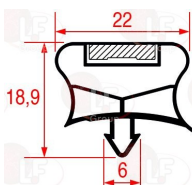

ZANUSSI 081724

3786378 SNAP-IN GASKET 1512x642 mm
magnetic - color grey
for Refrigerated cupboard (ZANUSSI) RS13FX2F