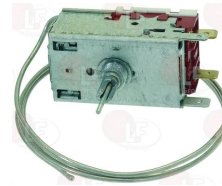

ZANUSSI 083177

3444517 THERMOSTAT RANCO K60 L2141
2 contacts 6A 250V
capillary 800 mm
for Self service counter refrigerated (ZANUSSI)
DLP14/F - DLP21/F - DL14/F - DL21/F