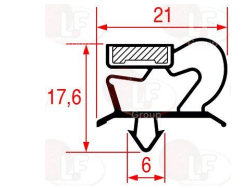

ZANUSSI 0A9741

3186071 SNAP-IN GASKET 730x710 mm
magnetic - grey colour