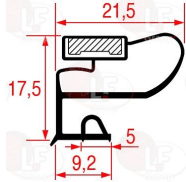

ZANUSSI 084026

3186083 MIDDLE EDGED GASKET 640x390 mm
magnetic -white colour
for REFRIGERATED COUNTERS

ZANUSSI 0A8075

Suitable for:

3186070 MIDDLE EDGED GASKET 770x670 mm
magnetic - white colour

ZANUSSI 0A8049