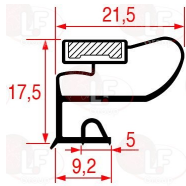

Gaskets for refrigerators

3186075 MIDDLE EDGED GASKET 1570x670 mm
magnetic - white colour