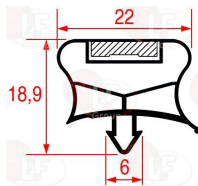

ZANUSSI 088484

3186486 SNAP-IN GASKET 407x270 mm
magnetic-colour grey
for Refrigerated table (ZANUSSI) - Series EDON
Series TRN