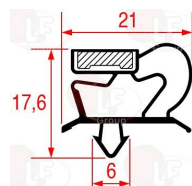

ZANUSSI 081815

3186931 SNAP-IN DOOR GASKET 600x385 mm
magnetic - grey colour
for Refrigerated table (ZANUSSI) TR1202 - TR1221
TR1603 - TR1622 - TR1641 - TR2004