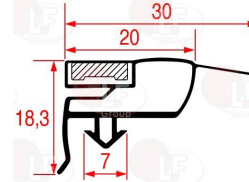

ZANUSSI 0A8049

ZANUSSI 081294

Suitable for:

4088076 SNA-IN GASKET 1699x618 mm
magnetic
for Refrigerated cupboard (ZANUSSI) APF22B
APF223 - APF224 - APP11B - APP113 - APP114
APP224 - CM06RFWM - CM06RF3M - CM06RF4M
CM13FFWM - CM13FF3M - CM13FF4M - M06P0M1C
M06P2M1C - M06P9M1C - M13COM2C - M13C2M2C
M13C9M2C