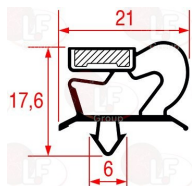

ZANUSSI 081805

3186929 SNAP-IN DOOR GASKET 735x660 mm
magnetic - grey colour
for REFRIGERATOR