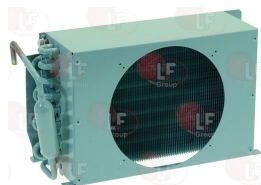

ZANUSSI 0A9681

ZANUSSI 087402