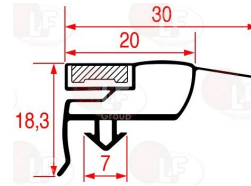

Suitable for:

Suitable for:

3186845 SNAP-IN GASKET 1515x685 mm
magnetic - grey colour
for 400 L CABINET

3186599 SNAP-IN GASKET 1531x682 mm
magnetic - grey color
for Refrigerated cupboard (ZANUSSI) RS24
for Refrigerated cupboard (ZANUSSI) R04PVFW

ZANUSSI 0A8647

ZANUSSI 085719

3186074 SNAP-IN GASKET 1544x652 mm
magnetic - grey color

3186076 SNAP-IN GASKET 1570x670 mm
magnetic - grey colour