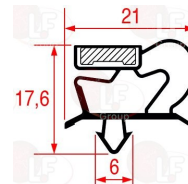

ZANUSSI 082740

3186923 SNAP-IN DOOR GASKET 385x155 mm
magnetic - grey colour
for Refrigerated table (ZANUSSI) - Series MVR
Series TRN