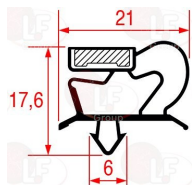

Suitable for:

ZANUSSI

3186930 SNAP-IN DOOR GASKET 385x215 mm
magnetic - grey colour
for Refrigerated table (ZANUSSI) TR1202 - TR1221
TR1603 - TR1622 - TR1641 - TR2004