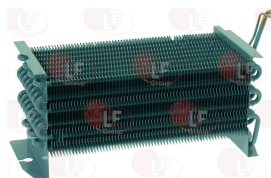

ZANUSSI 0A8745

40A9672 **EVAPORATOR 460x205x200 mm**
for Refrigerated cupboard (ZANUSSI) ADF220
ADN220 - AEF220 - AEF240 - AEN220 - AEN240
ALN220 - ALN240 - ASF220 - ASN220

ZANUSSI 0A9672

3123001 **EVAPORATOR 57602 410x230x130 mm**
for 650 L
for Refrigerated cupboard (ZANUSSI)