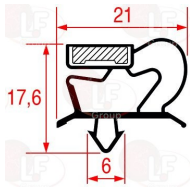

ZANUSSI 0A9565

3186484 SNAP-IN GASKET 595x465 mm
magnetic-colour grey
for Refrigerated table (ZANUSSI) - Series EDON
Series EDORN - Series ZBRAV