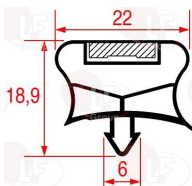

ZANUSSI 083851

3186919 SNAP-IN GASKET 1480x640 mm
magnetic - grey
for Refrigerated cupboard (ZANUSSI) E14COD2C
for Refrigerated cupboard (ZANUSSI) E14COD2C
C14RE2F S48854