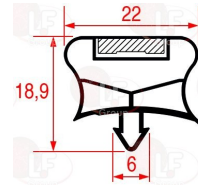

Suitable for:

ZANUSSI

3186485 SNAP-IN GASKET 385x170 mm
magnetic-colour grey
for Refrigerated table (ZANUSSI) - Series EDON
Series EDORN

ZANUSSI 0A8752

3786484 SNAP-IN GASKET 407x175 mm
magnetic - colour grey
for Refrigerated table (ZANUSSI) - Series EDON
Series RCDR - Series TRNA - Series TRRN
for Refrigerated table (ZANUSSI) 727084