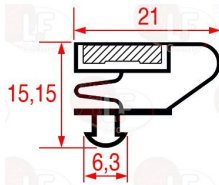

ZANUSSI 088076

3186914 SNAP-IN DOOR GASKET 1470x690 mm
magnetic - grey colour
for REFRIGERATORS