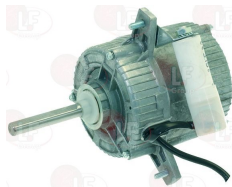

ZANUSSI 087799

ZANUSSI 088013

3240881 MOTOR EMI 101M-50130/3
230V 50/60Hz 130W 1300rpm
with thermal protection