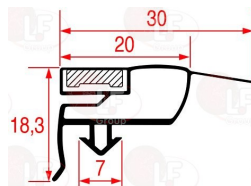

ZANUSSI 082424

3186917 SNAP-IN DOOR GASKET 760x665 mm
magnetic - grey colour
for REFRIGERATORS