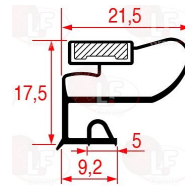

ZANUSSI 0A8079

3186082 MIDDLE EDGED GASKET 435x390 mm
magnetic - white colour
for REFRIGERATED COUNTERS