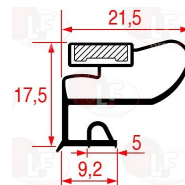

ZANUSSI 084026

3186083 MIDDLE EDGED GASKET 640x390 mm
magnetic -white colour
for REFRIGERATED COUNTERS