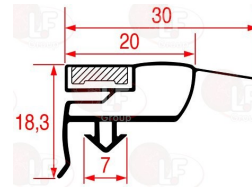

ZANUSSI 0A8992

3186600 SNAP-IN GASKET 685x590 mm
magnetic - grey color
for Refrigerated cupboard (ZANUSSI) PFF119