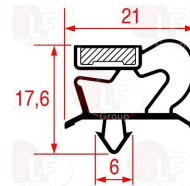

ZANUSSI 093257

ZANUSSI 094152

ZANUSSI 087357

3186507 SNAP-IN GASKET 1700x612 mm
magnetic - grey colour
for REFRIGERATOR 600 L

3786482 SNAP-IN GASKET 1705x663 mm
magnetic - grey colour
for Refrigerated cupboard (ZANUSSI) WE751

ZANUSSI 0A9099

ZANUSSI 087824

3786549 SNAP-IN GASKET 1805x740 mm
magnetic - grey colour
for Refrigerated cupboard (ZANUSSI) EWDE602
EWDZ602 - EWE601 - EWZ601

4088028 SNAP-IN GASKET 374x363 mm
magnetic