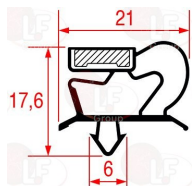

ZANUSSI 0A8230

3786465 SNAP-IN GASKET 1545x635 mm
magnetic - colour grey