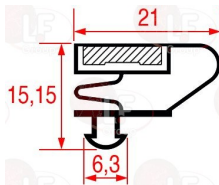

ZANUSSI 082375

3186846 SNAP-IN DOOR GASKET 1530x665 mm
magnetic - black colour
for CABINETS