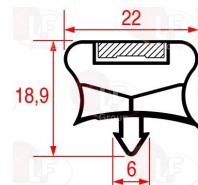

ZANUSSI 089183

4099531 SNAP-IN GASKET 585x415 mm
magnetic
for Refrigerated table (ZANUSSI) HB4P