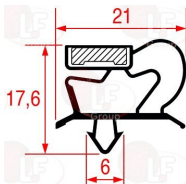

ZANUSSI 0A8225

3186920 SNAP-IN DOOR GASKET 325x170 mm
magnetic - grey colour
for Refrigerated table (ZANUSSI) - Series TRN