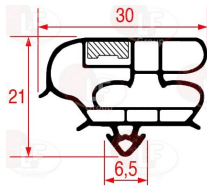

ZANUSSI 081943

ZANUSSI 080959

4094152 SNAP-IN GASKET 1590x610 mm
magnetic

3186505 SNAP-IN GASKET 1695x600 mm
magnetic-colour grey
for Refrigerated cupboard (ZANUSSI) - Series APF
Series APP - M13P0M2C 728260
for Refrigerated cupboard (ZANUSSI)
M13P0M2C 728260