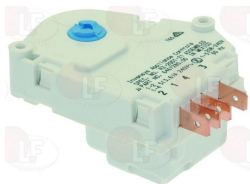

ZANUSSI 083517

3322239 TIMER INVENSYS RZ-2001-21
230V 50Hz
cycle 4h 15min
for Refrigerated cupboard (ZANUSSI) 400L