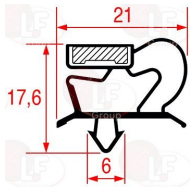

Suitable for:

Suitable for:

3186845 SNAP-IN GASKET 1515x685 mm
magnetic - grey colour
for 400 L CABINET

3186599 SNAP-IN GASKET 1531x682 mm
magnetic - grey color
for Refrigerated cupboard (ZANUSSI) RS24
for Refrigerated cupboard (ZANUSSI) R04PVFW

ZANUSSI 0A8647

ZANUSSI 085719

3186074 SNAP-IN GASKET 1544x652 mm
magnetic - grey color

3186076 SNAP-IN GASKET 1570x670 mm
magnetic - grey colour

ZANUSSI 081943

ZANUSSI 080959

4094152 SNAP-IN GASKET 1590x610 mm
magnetic

3186505 SNAP-IN GASKET 1695x600 mm
magnetic-colour grey
for Refrigerated cupboard (ZANUSSI) - Series APF
Series APP - M13P0M2C 728260
for Refrigerated cupboard (ZANUSSI)
M13P0M2C 728260

ZANUSSI 093257

ZANUSSI 094152

ZANUSSI 087357

3186507 SNAP-IN GASKET 1700x612 mm
magnetic - grey colour
for REFRIGERATOR 600 L

3786482 SNAP-IN GASKET 1705x663 mm
magnetic - grey colour
for Refrigerated cupboard (ZANUSSI) WE751

ZANUSSI 0A9099

ZANUSSI 087824

3786549 SNAP-IN GASKET 1805x740 mm
magnetic - grey colour
for Refrigerated cupboard (ZANUSSI) EWDE602
EWDZ602 - EWE601 - EWZ601

4088028 SNAP-IN GASKET 374x363 mm
magnetic

ZANUSSI 0A9180

ZANUSSI 088028