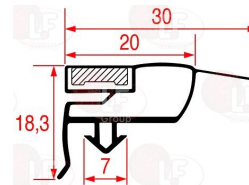

ZANUSSI 082586

3186933 SNAP-IN DOOR GASKET 1570x665 mm
magnetic - grey colour
for REFRIGERATOR (old type)