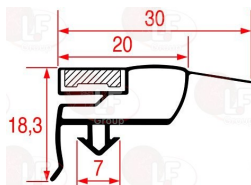

ZANUSSI 082725

3786553 SNAP-IN GASKET 580x407 mm
magnetic - grey colour
for Refrigerated table (ZANUSSI) STRP1101