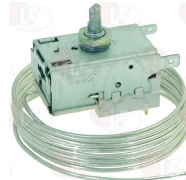

ZANUSSI 083135

3344012 THERMOSTAT RANCO K55 L5080
2 contacts 6A 250V
capillary 1600 mm
COLD -3°C - WARM +10°C
D shaft \varnothing 6x4.6 mm

ZANUSSI 083147

3444447 THERMOSTAT RANCO K55 P5851
2 contacts 6A 250V
capillary 2500 mm
D-shaped pin 6x4,6 mm
for Refrigerated cupboard (ZANUSSI) C04PVG4D
730432