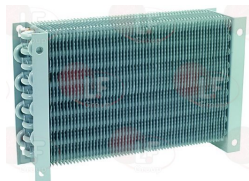

Suitable for:

ZANUSSI

3068902 **EVAPORATOR D4241 395x250x100 mm**
for Refrigerated table (ZANUSSI)
for Refrigerated table (ZANUSSI) TRN1301 113000

ZANUSSI 082732

3123141 **EVAPORATOR ECO D52686**
size 430x100x60 mm
for Refrigerated cupboard (ZANUSSI) ESMLR60
MLP600 - MLP601 - MLP602 - MLP609
for Refrigerated cupboard (ZANUSSI) MLP600V11C