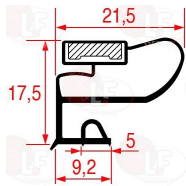

ZANUSSI 084025

3186080 MIDDLE EDGED GASKET 390x185 mm
magnetic - white colour
for REFRIGERATED COUNTERS

ZANUSSI 0A8083

3186769 MIDDLE EDGED GASKET 390x198 mm
magnetic - color white

ZANUSSI 0A8379

3186081 MIDDLE EDGED GASKET 390x310 mm
magnetic - white colour
for REFRIGERATED COUNTERS