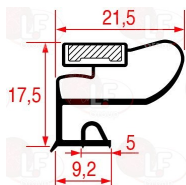

ZANUSSI 0A8081

3186925 MIDDLE EDGED GASKET 590x382 mm
magnetic - white colour
for Refrigerated table (ZANUSSI) - Series TR