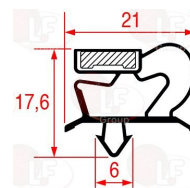

ZANUSSI 0A9180

ZANUSSI 088028