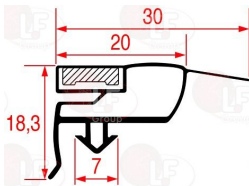

ZANUSSI 093257

ZANUSSI 094152

ZANUSSI 087357

3186507 SNAP-IN GASKET 1700x612 mm
magnetic - grey colour
for REFRIGERATOR 600 L

3786482 SNAP-IN GASKET 1705x663 mm
magnetic - grey colour
for Refrigerated cupboard (ZANUSSI) WE751

ZANUSSI 0A9099

ZANUSSI 087824

3786549 SNAP-IN GASKET 1805x740 mm
magnetic - grey colour
for Refrigerated cupboard (ZANUSSI) EWDE602
EWDZ602 - EWE601 - EWZ601

4088028 SNAP-IN GASKET 374x363 mm
magnetic