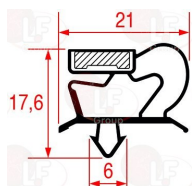

ZANUSSI 082759

3186932 SNAP-IN DOOR GASKET 385x335 mm
magnetic - grey colour
for Refrigerated table (ZANUSSI) TR1202 - TR1221
TR1603 - TR1622 - TR1641 - TR2004