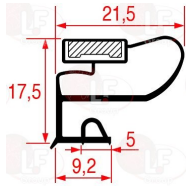

ZANUSSI 084025

3186080 MIDDLE EDGED GASKET 390x185 mm
magnetic - white colour
for REFRIGERATED COUNTERS