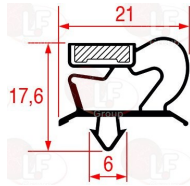

Suitable for:

ZANUSSI

3186485 SNAP-IN GASKET 385x170 mm
magnetic-colour grey
for Refrigerated table (ZANUSSI) - Series EDON
Series EDORN