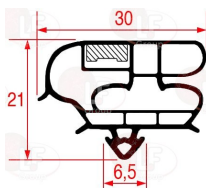

ZANUSSI 081725

4094153 SNAP-IN GASKET 765x610 mm
magnetic