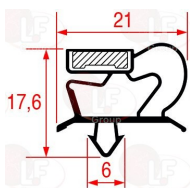

ZANUSSI 0A9180

ZANUSSI 088028