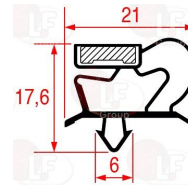

ZANUSSI 0A8365

3186928 SNAP-IN DOOR GASKET 1530x660 mm
magnetic - grey colour
for REFRIGERATOR
for Refrigerated cupboard (ZANUSSI) IKP110 111100
IKP220 111140