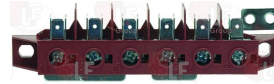

Suitable for:

3247018 2-POLE TERMINAL BLOCK FV77 20A 600V
for cable max 4 mm²
operating temperature 150°C
nominal voltage 450 V

ZANUSSI 0C9052

ZANUSSI 058873

Suitable for:

3247016 3-POLE TERMINAL BLOCK FV273 40A 450V
for cable max 6 mm²
operating temperature 150°C
nominal voltage 450 V

ZANUSSI 046357

3247005 4-POLE CERAMIC TERMINAL BLOCK
for cable max 2.5 mm²
operating temperature 300°C
nominal voltage 450V
dimensions 40x18x16 mm

ZANUSSI 054042

3247009 6-POLE TERMINAL BLOCK FV122/B 40A 600V
for cable max 6 mm²
operating temperature 150°C
nominal voltage 450 V

ZANUSSI 005420

ZANUSSI 058613

ZANUSSI 032669

ZANUSSI 088165

ZANUSSI 046347

Terminals and electrical connectors

3051154 NAKED END PIPE 2.5x10 mm 100 PCS

ZANUSSI 0K4532

Thermostatic valves for refrigeration

3150065 THERMOSTATIC VALVE DANFOSS TUB 1
gas R134a
capacity 0.7 Kw - 0.19 TR
inlet 6 mm x outlet 12 mm
internal equalization
range N -40°/+10°C
Danfoss 068U2000

ZANUSSI 087333