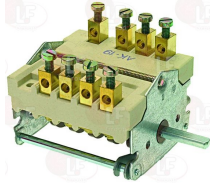

Suitable for:

ALBA

Suitable for:

3057094 SELECTOR SWITCH 0-1 0-1 POSITIONS
contact capacity 32A 250V - max 150°C
D-shaped pin $\varnothing$ 6x4.6 mm