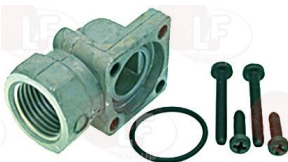

3523038 MINISIT ELBOW FLANGE Ø 1/2" F
with screws and "O" ring