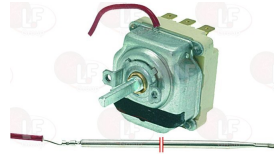

ALBA 405611100074

ALBA 405611100082