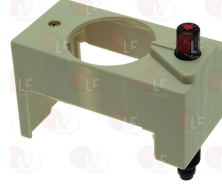

ALBA 405309000710

3182003 MAGNETIC UNIT SIT
Ø head 25 mm - Ø end 17 mm - length 56 mm
for valve SIT AC2 - VR8-MINISIT

3523038 MINISIT ELBOW FLANGE Ø 1/2" F
with screws and "O" ring

ALBA

Suitable for:

3001111 PIEZO IGNITER EUROSIT
male faston Ø 2.4 mm