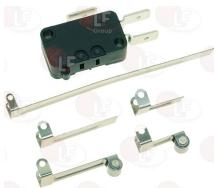

ALBA 11702

1528030 MID HEXAGONAL NUT M6
stainless steel - UNI 5588 - DIN 934 - ISO 4032

ALBA 11706

Microswitches

3240407 MICROSWITCH KIT 16A 250V
3 locking positions
the kit includes 5 levers:
lever 75 mm - lever 27 mm - lever 15 mm
lever 15 mm with wheel - lever 27 mm with wheel