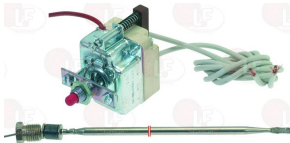

ALBA 405611100076

3444199 SINGLE-PHASE THERMOSTAT 230°C
with manual reset
complete with wiring
covered capillary length 850 mm - 16A 230V
bulb $\varnothing$ 4x120 mm - with adapter nipple bland M9x1