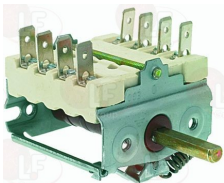

3020110 THREE-FLAME DEFLECTOR

3020104 THREE-POSITION BRACKET CLAMP

Relays

3351021 POWER RELAY FINDER 62.82.8.230.0000
230V 50/60Hz
2 exchange contacts 16A

ALBA 15620

Rotary switches

3057177 SELECTOR SWITCH 0-1 POSITIONS
contact capacity 16A 250V - max 150°C
D-shaped pin \varnothing 6x4.6 mm