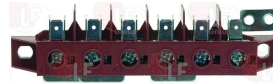

ALBA

Suitable for:

Terminal blocks

3247016 3-POLE TERMINAL BLOCK FV273 40A 450V
for cable max 6 mm²
operating temperature 150°C
nominal voltage 450 V

ALBA 500550

3247009 6-POLE TERMINAL BLOCK FV122/B 40A 600V
for cable max 6 mm²
operating temperature 150°C
nominal voltage 450 V