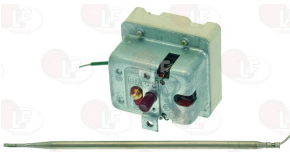

ALBA 405611100084

3444251 **THREE-PHASE THERMOSTAT 50-300°C**
D-shaped pin $\varnothing$ 6x4.6 mm
covered capillary length 1100 mm - 10A 400V
bulb $\varnothing$ 3x220 mm