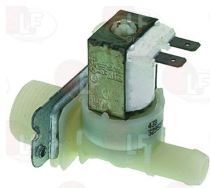

3120201 OUTLET REDUCER ELBI 4.7 L/min GREY
for solenoid valve ELBI
rated value +/- 25%

Suitable for:

ALBA

Suitable for:

3120009 SOLENOID VALVE 351 220/240V \varnothing 14 mm
solenoid valve 180° - 220/240V 50/60Hz - max 90°C
inlet 3/4" - outlet \varnothing 14 mm