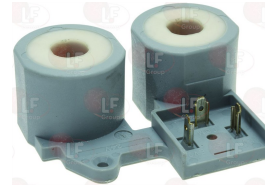

1. **2100724 COIL 24V**
   for valve 830 TANDEM-836 TANDEM