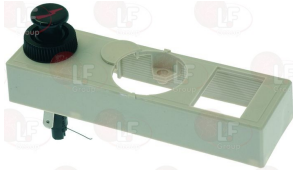

3526123 RUBBER PROTECTION FOR EUROSIT VALVE

3523035 KNOB MINISIT BLACK Ø 37 mm

3523047 MINISIT COVER

3523037 MINISIT ELBOW FLANGE Ø 3/8"
with screws and "O" ring

Suitable for:

3001071 MINISIT PIEZO IGNITER WITH COVER
male faston 2.4 mm