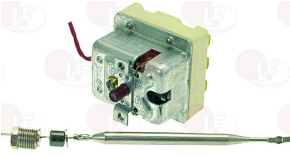

Suitable for:

ALBA

3444307 **THREE-PHASE THERMOSTAT 230°C**
with manual reset
covered capillary length 900 mm - 10A 400V
bulb $\varnothing$ 6x100 mm - with adapter nipple band M10x1

ALBA 40561100007

3444506 **THREE-PHASE THERMOSTAT 240°C**
with manual reset
covered capillary length 900 mm - 10A 400V
bulb $\varnothing$ 4x150 mm