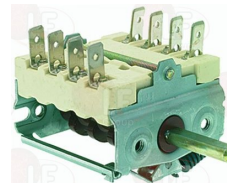

ALBA 345355300002

3057022 SELECTOR SWITCH 0-1 0-1 POSITIONS
contact capacity 16A 250V - max 150°C
D-shaped pin $\varnothing$ 6x4.6 mm