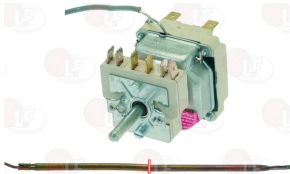

Thermostats

3444974 SINGLE-PHASE THERMOSTAT 100-615°C
complete with switch
D-shaped pin $\varnothing$ 6x4.6 mm
covered capillary length 1100 mm - 16A 250V
bulb $\varnothing$ 4x230 mm