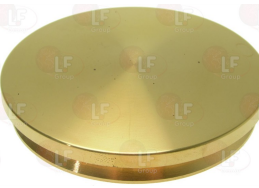

## Burners, flame spreaders and accessories

**3025734 BURNER BASE ø 45 mm 1.5kW**  
height 38.5 mm  
for Pot stove gas (AMBASSADE) CG1052P

AMBASSADE 65640003

**3025735 BURNER BASE ø 68 mm 3Kw**  
height 38.5 mm  
for Pot stove gas (AMBASSADE) CG1052P

# AMBASSADE

Suitable for:

**3025732 BURNER CAP ø 106.5 mm 5Kw**  
for Pot stove gas (AMBASSADE) CG1052P

AMBASSADE 65330004

AMBASSADE 65330008

AMBASSADE 65350008

Suitable for:

**3025737 BURNER BASE ø 98 mm 5Kw**  
height 38.5 mm  
for Pot stove gas (AMBASSADE) CG1052P

AMBASSADE 64640006

AMBASSADE 65640006

**3025738 BURNER CAP ø 54.5 mm 1.5Kw**  
for Pot stove gas (AMBASSADE) CG1052P

AMBASSADE 65330002

AMBASSADE 65330005

**3025734 BURNER BASE ø 45 mm 1.5kw**  
height 38.5 mm  
for Pot stove gas (AMBASSADE) CG1052P

AMBASSADE 65640003

**3025739 BURNER CAP ø 71.5 mm 3Kw**  
for Pot stove gas (AMBASSADE) CG1052P

AMBASSADE 65330006

**3025735 BURNER BASE ø 68 mm 3Kw**  
height 38.5 mm  
for Pot stove gas (AMBASSADE) CG1052P