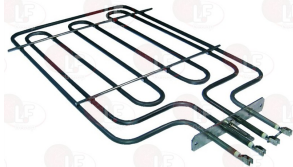

AMBASSADE 6537366

3455140 HEATING ELEMENT 3100W 220V
length 380 mm - width 255 mm
flange 127x22 mm
for Oven under cooktop gas (AMBASSADE)
CG1051 - CG1052 - CG641

AMBASSADE 65211029

AMBASSADE 6530051

3756001 HEATING ELEMENT 3300W 230V
length 560 mm - width 100 mm
height 140 mm
for Bratt pan electric (AMBASSADE) - Series DBRE