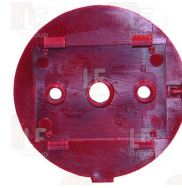

3241760 KNOB RED RING

AMBASSADE 65043002