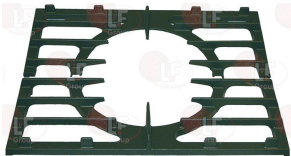

Grids for kitchen

3185214 PAN SUPPORT GRID 510x195 mm
for Kitchen gas (AMBASSADE) CG1051B - CG1052G