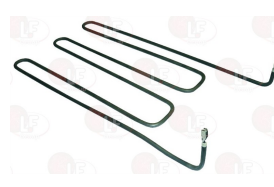

AMBASSADE 65211001

3455227 HEATING ELEMENT 1000W 230V
length 415 mm - width 210 mm
height 45 mm
operating ambient: dry
for Bain-marie electric (AMBASSADE)
CME810M
for Bain-marie (AMBASSADE) CSE810M