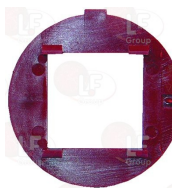

AMBASSADE 88044009

3241763 KNOB RED RING ø 55 mm