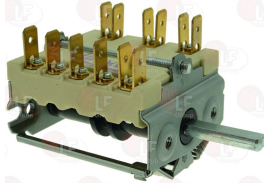

AMBASSADE 6528979

**3057205 SELECTOR SWITCH 0-6 POSITIONS**  
contact capacity 16A 250V - max 150°C  
D shaft  $\varnothing$  6x4.6 mm

AMBASSADE 6553435

Suitable for:

Suitable for:

- 3057256 SELECTOR SWITCH 4 POSITIONS**  
contact capacity 16A 250V - max 150°C  
D spindle  $\varnothing$  6x4.6 mm  
for Oven under cooktop electric (AMBASSADE)  
CE1051 - CE1052 - CE641 - CE741 - CE841  
for Oven under cooktop gas (AMBASSADE)  
CG1051 - CG1052 - CG641 - CG731 - CG831  
for Oven under cooktop (AMBASSADE) 1FRFE07-CT