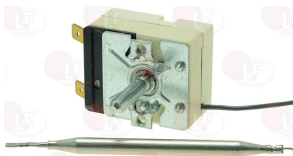

Thermostats

3444938 SINGLE-PHASE THERMOSTAT 100-175°C

D-shaped pin $\varnothing$ 6x4.6 mm
covered capillary length 900 mm
bulb $\varnothing$ 6x100 mm
for Fryer (AMBASSADE)