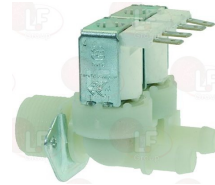

## Solenoid valves

- 3120519 ODE ADJUST.SOLENOID VALVE  $\varnothing$  1/4"FF 220V**  
fittings 1/2"- 1/4" for pipe 8 mm  
coil 8W 230V 50/60Hz

AMBASSADE 6532053

- 3120407 SOLENOID VALVE 230V  $\varnothing$  10.5 mm**  
solenoid valve 180° - 230V 50/60Hz - max 90°C  
inlet 3/4"- 2 outlets  $\varnothing$  10.5 mm