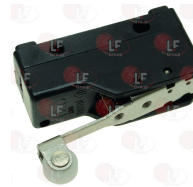

AMBASSADE 08233A

1. **3803051 MICROSWITCH MS42 5A 250V**