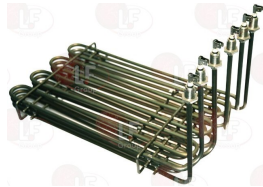

AMBASSADE 6532917

3455372 HEATING ELEMENT 9000W 400V
length 390 mm - width 270 mm
height 210 mm - fittings M12x1 mm
for Fryer electric (AMBASSADE) CME419FR