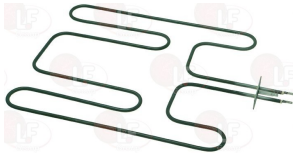

AMBASSADE 6539168

3455141 HEATING ELEMENT 1800W 230V
length 370 mm - width 330 mm
flange 70x22 mm
for Oven under cooktop electric (AMBASSADE) AG641E