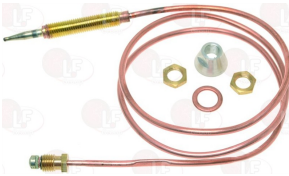

Thermocouples and accessories

3440139 THERMOCOUPLE M8x1 75 cm COUPLING M8x1
for Kitchen gas (AMBASSADE) CG1051B - CG1052G