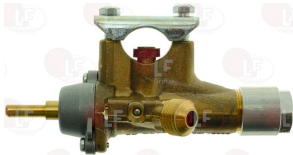

## Gas taps and accessories

**3348153 GAS TAP COPRECI CAL5200**  
without pilot flame  
clamp connection for pipe ø 21 mm  
outlet fitting M14x1.5 mm  
thermocouple connection M8x1  
pin length 25 mm  
D-shaped pin ø 6x4.6 mm