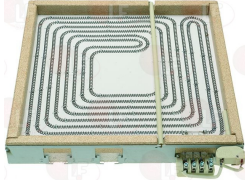

### 3311107 ELECTRIC HOT PLATE ø 230 mm 2200W 230V

faston electric connections  
complete with energy adjuster  
for Pot stove electric (AMBASSADE) CE841VRT

AMBASSADE 6535285

Suitable for:

Suitable for:

- 3311105 ELECTRIC HOT PLATE 3500W 230V**  
 dimensions 300x300 mm  
 radiant size 270x270 mm  
 terminal block electric connections  
 for pyroceramic cooking range CE841VRT  
 for Pot stove electric (AMBASSADE) CE841VRT