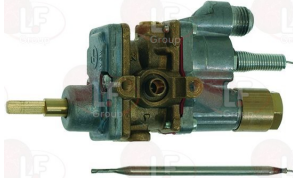

Thermostatic gas valves

3348152 THERMOSTATIC TAP COPRECI

flange coupling $\varnothing$ 21 mm
outlet fitting M14x1.5 mm
thermocouple fitting M8x1
bulb $\varnothing$ 5x92 mm
capillary length 800 mm
D-shaped pin 6x4.6 mm
for Kitchen (AMBASSADE) AG1052P