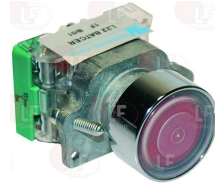

## Switches

**1319924 ORANGE BIPOLAR SWITCH 10A 250V**  
with indicator light  
mounting hole 22x27 mm

AMBASSADE 65222009

AMBASSADE 6532192

**3319732 RED PUSH-BUTTON COMPLETE 8A 250V**

AMBASSADE 03967A

**3319295 SWTCH 2-POLE BLACK 16A 250V**  
16(4)A 250V - with green led indicator lamp  
max. temperature 120°C  
mounting hole 22x30 mm