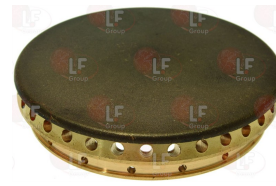

## Burners, flame spreaders and accessories

**3025734 BURNER BASE ø 45 mm 1.5kW**  
height 38.5 mm  
for Pot stove gas (AMBASSADE) CG1052P

AMBASSADE 65640003

**3025735 BURNER BASE ø 68 mm 3Kw**  
height 38.5 mm  
for Pot stove gas (AMBASSADE) CG1052P

AMBASSADE 65640004

Suitable for:

**3025736 BURNER BASE  $\varnothing$  80.5 mm 4Kw**  
height 38.5 mm  
for Pot stove gas (AMBASSADE) CG1052P

AMBASSADE 65640005

Suitable for:

**3025737 BURNER BASE  $\varnothing$  98 mm 5Kw**  
height 38.5 mm  
for Pot stove gas (AMBASSADE) CG1052P

AMBASSADE 64640006

AMBASSADE 65640006

**3025798 BURNER BASE RH 3Kw**  
height 93 mm  
burner cap internal  $\varnothing$  61 mm  
for Kitchen gas (AMBASSADE) CG1051B - CG1052G

AMBASSADE 5039142

**3025668 FLAME SPREADER  $\varnothing$  65 mm**  
for Kitchen gas (AMBASSADE) CG1051B - CG1052G

AMBASSADE 6528203

**3025726 BURNER BASE 1.5Kw**  
height 93 mm  
burner cap internal  $\varnothing$  39 mm  
for Kitchen gas (AMBASSADE) CG1051B  
for Pot stove gas (AMBASSADE) CG1052B

AMBASSADE 5039141