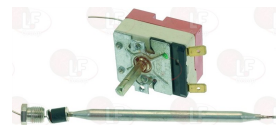

3444698 SINGLE-PHASE THERMOSTAT 30-110°C

D-shaped pin $\varnothing$ 6x4.6 mm
capillary length 870 mm
bulb $\varnothing$ 6x113 mm - with adapter nipple bland M9x1
for Oven under cooktop (AMBASSADE) 1051