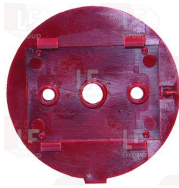

3241760 KNOB RED RING

AMBASSADE 65043002