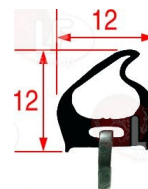

AMBASSADE 65111021

3786328 OVEN DOOR GASKET 520x250 mm
made of silicone elastomer
with fastening clips - 3 sides
profile dimensions 12x12 mm
COLOUR BLACK
for Oven under cooktop electric (AMBASSADE)
CG1051EA - CG1051EAE - CG731E
for Oven under cooktop gas (AMBASSADE) CG1051GA
CG1051GAE - CG731G
for Oven under cooktop electric (AMBASSADE)
44FRI07KI