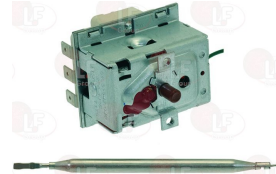

Suitable for:

3444935 SINGLE-PHASE THERMOSTAT 50-300°C
D-shaped pin $\varnothing$ 6x4.6 mm
covered capillary length 870 mm - 16A 250V
bulb $\varnothing$ 3x160 mm
for Oven under cooktop electric (AMBASSADE)
CE1051 - CE1052 - CE641 - CE741 - CE841
for Oven under cooktop gas (AMBASSADE)
CG1051 - CG1052 - CG641 - CG731 - CG831
for Oven under cooktop (AMBASSADE) 1FRFE07CT

AMBASSADE 6553670

Suitable for:

3444939 THREE-PHASE THERMOSTAT 220°C
with manual reset
covered capillary length 900 mm - 20A 400V
bulb $\varnothing$ 6x110 mm
for Fryer (AMBASSADE)

AMBASSADE 6537879

Timers

3446186 TIMER 15 MINUTES
mechanical movement with balance wheel
manually set mechanical timer
manually set cycle 15 minutes
D-shaped pin $\varnothing$ 6x4.6 mm

AMBASSADE 6527739

3241787 BLACK KNOB $\varnothing$ 49 mm 1-15
D-shaped hole 6x4.6 mm
for Fryer electric (AMBASSADE) CME413FR

AMBASSADE 88044008