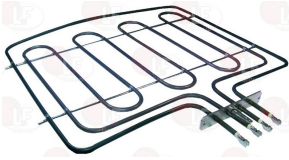

Suitable for:

AMBASSADE

3455139 HEATING ELEMENT 4050W 230V
overall length 460 mm - overall width 470 mm
immersed length 400 mm
flange 127x22 mm
for Kitchen gas (AMBASSADE) CG741
for Oven under cooktop gas (AMBASSADE) CG1051
CG731 - CG831

AMBASSADE 6535970

3455371 HEATING ELEMENT 4500W 230V
length 350 mm - width 200 mm
height 190 mm - fittings M12x1 mm
for Fryer electric (AMBASSADE) CME415FR
GFR04E015FRNM
for Fryer electric (AMBASSADE) GFR04E015FRNM