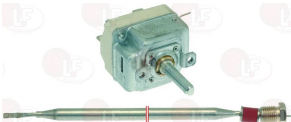

ANIMO 03093

1444012 SINGLE-PHASE THERMOSTAT 30-95°C
D-shaped pin $\varnothing$ 6x4.6 mm
capillary length 850 mm - 16A 250V
bulb $\varnothing$ 6x140 mm - with stuffing gland fitting M9x1