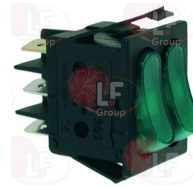

ANIMO 02585

3120005 SOLENOID VALVE 329 220/240V \varnothing 10 mm
 solenoid valve 180° - 220/240V 50/60Hz - max 90°C
 inlet 3/4" - outlet \varnothing 10 mm

ANIMO 02026

3120505 SOLENOID VALVE 329 24V \varnothing 10 mm
 solenoid valve 180° - 24V 50/60Hz- max 90°C
 inlet 3/4" - outlet \varnothing 10 mm

ANIMO 02801

Switches

3319296 BLACK BIPOLAR SWITCH 16A 250V
 with red led indicator light
 max temperature 120°C
 mounting hole 22x30 mm

ANIMO 02522

3319306 GREEN DOUBLE SWITCH 16A 250V
 16(4)A 250V - with indicator light
 max temperature 100°C
 mounting hole 22x30 mm

ANIMO 02569

3319308 ORANGE BIPOLAR SWITCH 16A 250V
 16(4)A 250V - with indicator lamp
 max temperature 100°C
 mounting hole 22x30 mm

ANIMO 02567

3319139 RED THREE-POLE SWITCH 16A 250V
 16(4)A 250V
 with indicator lamp and button protection cap
 max temperature 120°C
 mounting hole 11x30 mm