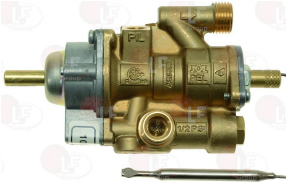

CASTA

Suitable for:

CASTA 700010

CASTA 770024

Thermostatic gas valves

3345018 THERMOSTATIC TAP 25ST

operating temperature 100-300°C
connections M16x1.5 mm
thermocouple connection M9x1
bulb \varnothing 6x75 mm
capillary length 1200 mm
D-shaped pin \varnothing 8x6.5 mm
for Fry top gas (CASTA)

CASTA 16/99600089

Thermostats

3444894 THREE-PHASE THERMOSTAT 50-275°C

D-shaped pin \varnothing 6x4.6 mm
covered capillary length 900 mm - 16A 380V
bulb \varnothing 3x220 mm

CASTA 08/85900009

Wire pan supports