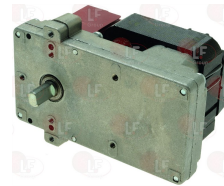

Gearmotors

- 3240924 GEARMOTOR 12W 230V 50/60Hz 2RPM**
 complete with bushing
 external pin \varnothing 16 mm - internal pin \varnothing 12 mm

CB 07010116

CB 07010155

- 3240101 GEARMOTOR 330N 25W 230V 50Hz**
 TYPE K9113061 - 2rpm
 pin 8.5x5 mm - pin height 15 mm
 for Rotisserie electric (CB) E-12P - E-8P - G-8P
 for Rotisserie gas (CB) G-12P
 for Sausage grill (CB)