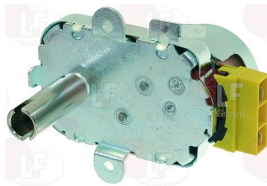

- 3348002 GAS TAP 22S/0**
 with pilot flame
 with horizontal flange
 fittings \varnothing M20x1.5mm
 with flow regulator
 thermocouple connection M9x1
 D-shaped pin \varnothing 10x8 mm

CB 08020022

CB 08020023

Gearmotors

- 3240924 GEARMOTOR 12W 230V 50/60Hz 2RPM**
 complete with bushing
 external pin \varnothing 16 mm - internal pin \varnothing 12 mm

CB 07010116

CB 07010155

- 3240101 GEARMOTOR 330N 25W 230V 50Hz**
 TYPE K9113061 - 2rpm
 pin 8.5x5 mm - pin height 15 mm
 for Rotisserie electric (CB) E-12P - E-8P - G-8P
 for Rotisserie gas (CB) G-12P
 for Sausage grill (CB)