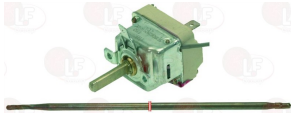

3444586 SINGLE-PHASE THERMOSTAT 75-450°C

D-shaped pin $\varnothing$ 6x4.6 mm
covered capillary length 900 mm - 16A 250V
bulb $\varnothing$ 4x228 mm