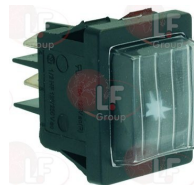

CB 07040518

3319374 BLACK TWO-POLE PUSH-BUTTON 16A 250V
16(4)A 250V - with protection cap
silk-screen printing "ignition"
max temperature 120°C
mounting hole 22x30 mm
for Rotisserie gas (CB) G-12P - G-20P - P10/4
P10/5 - P10/6 - P10/8 - P7/5