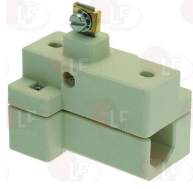

3020093 BURNER INJECTOR ASSEMBLY
 with LPG and natural gas nozzles M9x1
 pipe ø 12 mm

CB 0100700 CB 08100001 CB 08100003

3023220 BURNER 480x250 mm
 made of stainless steel
 for Lava rock grill gas (CB) I80MOB/P - I80P

CB

3221612 LAMP PROTECTION \varnothing 30x290 mm
 for Rotisserie (CB)

CB 02030001

Suitable for:

CB

3221613 LAMP RECEPTACLE FOR QUARTZ LAMP
 length 70 mm - width 50 mm
 height 70 mm
 for Rotisserie (CB) GV16 - GV16MAN - GV20
 GV20MAN - GV24 - GV24MAN - GV28 - GV28MAN
 GV35 - GV35MAN - GV42 - GV42MAN