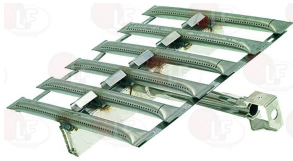

CB 01007000

CB 08100001

CB 08100003

Suitable for:

CB

3023094 BURNER 400x430 mm
 overall length 500 mm
 made of stainless steel - Kcal/h 27000 ca
 for old series
 for Lava rock grill gas (CB)

CB 08CC0013 CB 08111328