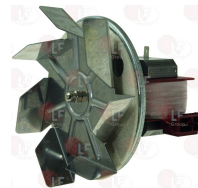

Lavarock

3310001 **LARGE LAVA ROCK 9 Kg**
large size

CB 05050501

3310007 **MEDIUM-FINE LAVA ROCK 5 Kg**
medium size

CB

3310008 **MEDIUM-LARGE LAVA ROCK 5 Kg**
medium-large size

CB

Microswitches

3240040 **MICROSWITCH OMR 12A 250V**
6.3x0.8 terminal
complete with boss and button

CB 08060613

Motors

3240620 **FAN MOTOR 47W 230V 50Hz**
complete with impeller fan ø 150 mm
for Rotisserie (CB)

CB 07010007

3240000 **MOTOR WITH FAN 45W 220V 50/60Hz**
fan ø 150 mm

CB 07010013

CB 07010078

Pilot burners and accessories

3020093 **BURNER INJECTOR ASSEMBLY**
with LPG and natural gas nozzles M9x1
pipe ø 12 mm

CB 01007000

CB 08100001

CB 08100003

3020088 **FLAME TRANSITION PIPE 130 mm**

CB 04030010

CB 04360001

CB 4360001