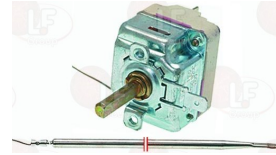

D-shaped pin \varnothing 6x4.6 mm
covered capillary length 900 mm
bulb \varnothing 6x74 mm
for Rotisserie (CB)

CB 09010014

3444174 SINGLE-PHASE THERMOSTAT 50-320°C

D-shaped pin \varnothing 6x4.6 mm
capillary length 900 mm - 16A 250V
bulb \varnothing 3x220 mm