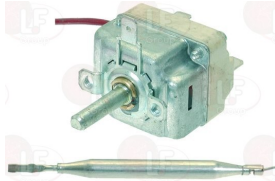

3444627 SINGLE-PHASE THERMOSTAT 45-255°C

D-shaped pin $\varnothing$ 6x4.6 mm
covered capillary length 900 mm
bulb $\varnothing$ 6x74 mm
for Rotisserie (CB)