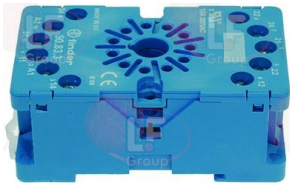

CB 09040001

Rating-plates

5050616 CONTROL PLATE
for Rotisserie (CB) GV35/42MAN

CB 11030002

Relays

3351158 BASE UNDECAL ES11 10A 400V
11 poles

CB 07072135

3351151 RELAY 60.12 10A 250V 50/60Hz
2 switching contacts
manual operation push-button