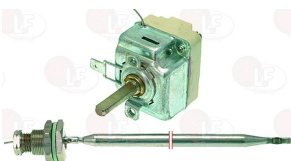

CB 08090001

3440036 THERMOCOUPLE SIT M9x1 85 cm.

CB 08090604

3440836 THERMOCOUPLE SIT M9x1 85 cm - 10 PCS

CB 08090604

Thermostats

3444510 SINGLE-PHASE THERMOSTAT 30-110°C
D-shaped pin \varnothing 6x4.6 mm
capillary length 850 mm - 16A 250V
bulb \varnothing 6x138 mm - w/ stuffing gland fitting M9x1
with complete tank sealing fitting M12x1