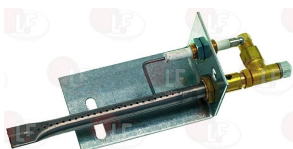

CB

Suitable for:

3020090 INJECTOR ASSEMBLY FOR PILOT BURNER
complete with tube for flame passing

CB 08070002

CB 08100123

3020023 LEFTHAND PILOT ASSEMBLY
with sparking plug, tube, pilot and bracket

CB

3020090 INJECTOR ASSEMBLY FOR PILOT BURNER
complete with tube for flame passing