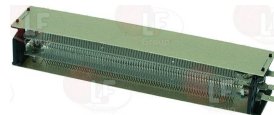

CB 07032324

3355363 HEATING ELEMENT 2000W 230V
length 200 mm - width 35 mm
for 180 mm tangential fan