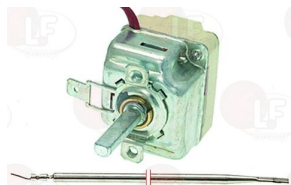

CF CENEDESE 63.7.0640

3444369 SINGLE-PHASE THERMOSTAT 50-320°C
D-shaped pin ø 6x4.6 mm
covered capillary length 900 mm - 16A 250V
bulb ø 3x220 mm