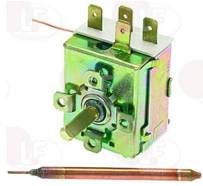

CF CENEDESE

Suitable for:

3444004 THERMOSTAT SINGLE-PHASE TR2 0-90°C

D-shaped pin $\varnothing$ 6x4.6 mm
capillary length 1500 mm - 15A 250V
bulb $\varnothing$ 6.5x95 mm

CF CENEDESE 63.7.0655

CF CENEDESE 63.7.0658

Suitable for:

3444642 THERMOSTAT SINGLE-PHASE 50-190°C

D-shaped pin $\varnothing$ 6x4.6 mm
capillary length covered 850 mm - 16A 250V
bulb $\varnothing$ 3x180 mm
for Fryer (CF CENEDESE)