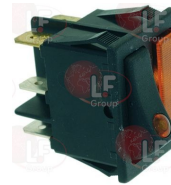

CF CENEDESE 63.7.0861

3319378 BLACK THREE-POLE SWITCH 16A 250V
16(4)A 250V - with orange indicator lamp
max temperature 120°C
mounting hole 22x30 mm
for Display cabinet warm (CF CENEDESE)