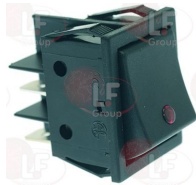

Switches

3319296 BLACK BIPOLAR SWITCH 16A 250V
with red led indicator light
max temperature 120°C
mounting hole 22x30 mm