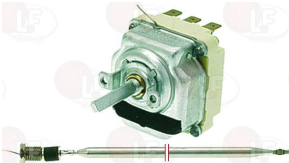

3444088 THREE-PHASE THERMOSTAT 30-110°C

D-shaped pin $\varnothing$ 6x4.6 mm
capillary length covered 900 mm - 10A 400V
bulb $\varnothing$ 6x130 mm - with stuffing gland fitting M9x1