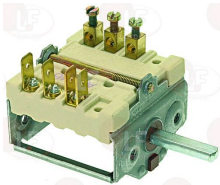

Rotary switches

3057095 SELECTOR SWITCH 0-1 POSITIONS
contact capacity 16A 250V - max 150°C
D spindle $\varnothing$ 6x4.6 mm