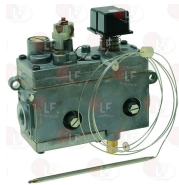

CHARVET 00303A

CHARVET 104851

3523038 MINISIT ELBOW FLANGE \varnothing 1/2" F with screws and "O" ring

CHARVET 00442A

3523093 MINISIT VALVE FOR FRYER 70 \div 210°C

inlet \varnothing 1/2" F - outlet \varnothing 3/8" F
thermocouple connection M9x1
maximum gas inlet pressure 50 mbar
ambient temperature 0 \div 60°C
length capillary 1300 mm
bulb \varnothing 4x122 mm
without cover. knob and flanges

CHARVET 00306A

3523091 MINISIT VALVE FOR OVEN 70 \div 310°C

inlet \varnothing 1/2" F - outlet \varnothing 3/8" F
thermocouple connection M9x1
maximum gas inlet pressure 50 mbar
ambient temperature 0 \div 60°C
capillary length 1300 mm
bulb \varnothing 4x75 mm
without cover. knob and flanges