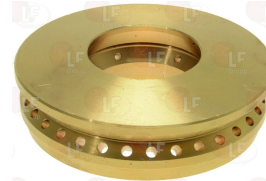

*Suitable **universal spare parts** may not be included*

Suitable for:

CHARVET

Suitable for:

Alarms

3091043 GAS ALARM FOR OVEN
for Bratt pan (CHARVET) - Series DBRG

CHARVET 08051A

Bearings

CHARVET 00102A

3500185 CONICAL GAS NOZZLE M17x1 \varnothing 1,20 mm

CHARVET 00195A

3500193 CONICAL GAS NOZZLE M17x1 \varnothing 2,00 mm

CHARVET 00204A

3025593 FLAME SPREADER \varnothing 80 mm

CHARVET 00134A

3025679 GAS BURNER SUPPORT GR5 \varnothing 27 mm

CHARVET

Suitable for:

3025697 BURNER ASSEMBLY MOUNTING DISTANCE 175 mm
with central flame
4000-7000 Kcal/h
height 54 mm - \varnothing 80 mm - pipe \varnothing 27 mm

CHARVET 134A

Suitable for:

3025593 FLAME SPREADER \varnothing 80 mm

CHARVET 00134A

3025605 FLAME SPREADER \varnothing 115 mm

CHARVET 135A

3025606 FLAME SPREADER \varnothing 120 mm

CHARVET 135A