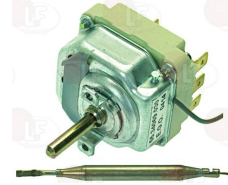

D-shaft \varnothing 6x4.6 mm
covered capillary length 800 mm
bulb \varnothing 6x77 mm

CHARVET 01990A

Suitable for:

3444562 THREE-PHASE THERMOSTAT 100-350°C

D-shaped pin \varnothing 6x4.6 mm
covered capillary length 1800 mm - 16A 230V
bulb \varnothing 6x80 mm
for Bratt pan (CHARVET) 800ESBC/L33
for Bratt pan (CHARVET) 800ESBC/L33