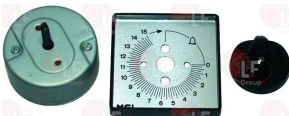

Timers

3446149 TIMER 15 MINUTES S43V

mechanical timer with sound alarm
manual winding cycle 15 minutes
complete with screenprinted plate and knob
size $\varnothing$ 60x27 mm
for Fryer electric (CHARVET) EFR14/12 - EFR16/18
V00880 - V00881 - V00990 - V00991