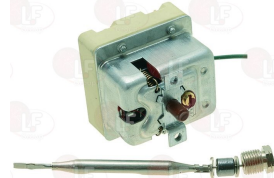

CHARVET 01999A

3444972 THREE-PHASE THERMOSTAT 240°C

with manual reset
capillary length 2300 mm
bulb \varnothing 6x88 mm

CHARVET 05996A

3443075 THREE-PHASE THERMOSTAT 245°C

with manual reset
covered capillary length 900 mm
bulb \varnothing 6x80 mm
with stuffing gland fitting M9x1
for Bratt pan electric (CHARVET) - Series DBRE
for Bratt pan gas (CHARVET) - Series DBRG