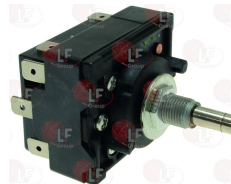

3025679 GAS BURNER SUPPORT GR5 \varnothing 27 mm

CHARVET

Suitable for:

3025697 BURNER ASSEMBLY MOUNTING DISTANCE 175 mm
with central flame
4000-7000 Kcal/h
height 54 mm - \varnothing 80 mm - pipe \varnothing 27 mm

CHARVET 2356A

Suitable for:

CHARVET

Suitable for:

Electrical gas valves and accessories

- 3523076 GAS VALVE UNITROL 7000BER-S7CL**
 inlet \varnothing 3/4" F - outlet \varnothing 3/4" F
 thermocouple connection 1 1/32"
 NATURAL GAS pressure switch 6.7" W.C.
 slow opening
 supply 12Vdc/24Vac 50/60Hz

CHARVET

Energy regulators

- 3350031 ENERGY ADJUSTER**
 contact capacity 400V 7A
 max temperature 125°C
 D-shaped pin \varnothing 6x4.6 mm

CHARVET 09088A

- 3350065 ENERGY REGULATOR**
 contact capacity 230V 12A
 D-shaped pin \varnothing 6x4.6 mm

CHARVET 02004A

- 3350066 ENERGY REGULATOR**
 contact capacity 400V 7A
 D-shaped pin \varnothing 6x4.6 mm

CHARVET 02005A

CHARVET 02006A

- 3350067 ENERGY REGULATOR**
 contact capacity 24V 16A
 D-shaped pin \varnothing 6x4.6 mm