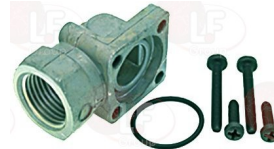

CHARVET 00311A

- 3348011 GAS TAP 23S/0**
 with pilot flame
 with horizontal flange
 inlet fitting M28x1.5mm
 outlet connection M24x1.5mm
 with flow regulator
 thermocouple connection M9x1
 D-shaped pin \varnothing 10x8 mm
 for Bain-marie (CHARVET)
 for Boiling pan (CHARVET)
 for Fryer (CHARVET)

CHARVET 00312A

Suitable for:

CHARVET

Suitable for:

Gas valves and accessories

3523097 GAS VALVE BOILING PAN GC1300

bulb \varnothing 6x180 mm
for Boiling pan gas (CHARVET)
PRO900G1MF
for Boiling pan gas (CHARVET)
1000G1MF200BME/C V01169

CHARVET 00303A

CHARVET 104851

3523038 MINISIT ELBOW FLANGE \varnothing 1/2" F with screws and "O" ring

CHARVET 00442A

3523093 MINISIT VALVE FOR FRYER 70 \div 210°C

inlet \varnothing 1/2" F - outlet \varnothing 3/8" F
thermocouple connection M9x1
maximum gas inlet pressure 50 mbar
ambient temperature 0 \div 60°C
length capillary 1300 mm
bulb \varnothing 4x122 mm
without cover. knob and flanges