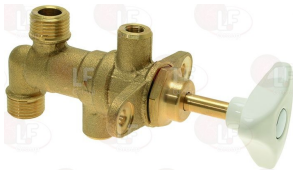

- 3120544 SOLENOID VALVE ERA \varnothing 1/4"FF 220V**
with connector
ERA 11630-9 - length of the body 40 mm
for Boiling pan gas (CHARVET) PRO900G1MF

CHARVET 06552A

- 3120405 SOLENOID VALVE 230V \varnothing 10.5 mm**
solenoid valve 180° - 230V 50/60Hz - max 90°C
inlet 3/4" - outlet \varnothing 10.5 mm

CHARVET 07662A

Spark generators

- 3001061 SPARK GENERATOR 2 OUTLETS**
220V

CHARVET 02161A

CHARVET 2161A

Sparking and detection plugs

3806007 ROUND SPARKING PLUG \varnothing 6.5x45 mm
male faston M4x1 mm
overall length 60 mm

CHARVET 07010A

3020124 SPARKING PLUG ROUND \varnothing 7x44 mm
connection \varnothing 2.4 mm
overall length 58 mm
for Bratt pan (CHARVET) 850GSBM/150 V00450

CHARVET 05315A

Switches

3319732 RED PUSH-BUTTON COMPLETE 8A 250V
for Boiling pan gas (CHARVET) PRO900G1MF

CHARVET 03967A

Taps for tank refilling

3359330 4-WAYS WATER INLET TAP \varnothing 1/2"MM
fittings \varnothing 1/2"MM

CHARVET 00361

CHARVET 03865A

CHARVET 3865A

Thermocouples and accessories

3440015 INTERRUPTION CONNECTOR M9x1