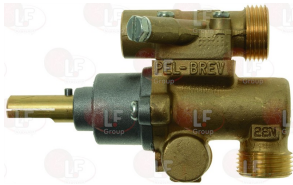

CHARVET 02004A

- 3350066 ENERGY REGULATOR**
 contact capacity 400V 7A
 D-shaped pin \varnothing 6x4.6 mm

CHARVET 02005A

CHARVET 02006A

- 3350067 ENERGY REGULATOR**
 contact capacity 24V 16A
 D-shaped pin \varnothing 6x4.6 mm

CHARVET 2003A

Fryer baskets and accessories

- 3055598 FRYER BASKET 305x105x165 mm**
 made of chrome-plated iron

CHARVET 07590A

Gas burners

- 3023337 BURNER \varnothing 40x550 mm**
 overall length 585 mm
 made of STAINLESS steel
 for Bratt pan gas (CHARVET) - Series DBRG

CHARVET 505209

Gas taps and accessories

- 3348010 GAS TAP 22N/0**
 with pilot flame
 with horizontal flange
 fittings \varnothing M20x1.5mm
 with flow regulator
 D-shaped pin \varnothing 10x8 mm

CHARVET 00310A