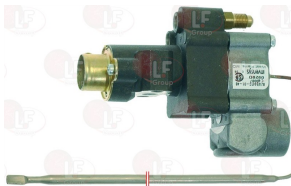

Thermostatic gas valves

3348170 THERMOSTATIC TAP ROBERTSHAW BJW
adjustment temperature 93-287°C
inlet fitting $\varnothing$ 10 mm
outlet pipe fitting $\varnothing$ 3/8"NPT
bulb $\varnothing$ 5x290 mm
capillary length 1200 mm