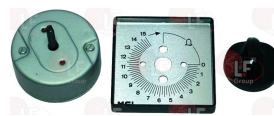

3446150 TIMER 30 MINUTES S43V

mechanical timer with sound alarm
manual winding cycle 30 minutes
complete with screenprinted plate and knob
size $\varnothing$ 60x27 mm