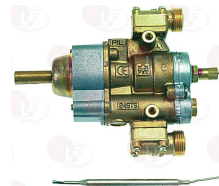

CHARVET 00295A

3345017 THERMOSTATIC TAP 24STS
operating temperature 120-320°C
connections M20x1.5 mm
thermocouple connection M9x1
bulb $\varnothing$ 6x75 mm
capillary length 1200 mm
D-shaped pin $\varnothing$ 10x8 mm