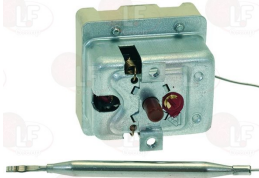

3444972 THREE-PHASE THERMOSTAT 240°C

with manual reset
capillary length 2300 mm
bulb $\varnothing$ 6x88 mm