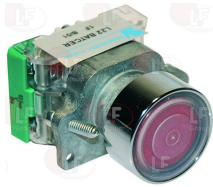

CHARVET 07010A

3020124 SPARKING PLUG ROUND \varnothing 7x44 mm
connection \varnothing 2.4 mm
overall length 58 mm
for Bratt pan (CHARVET) 850GSBM/150 V00450

CHARVET 05315A

Switches

3319732 RED PUSH-BUTTON COMPLETE 8A 250V
for Boiling pan gas (CHARVET) PRO900G1MF