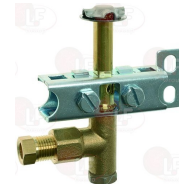

for Boiling pan gas (CHARVET) PRO900G1MF

CHARVET 04087A

Pilot burners and accessories

3020156 PILOT JET ø 0.25 mm

CHARVET 7357A

3020006 THREE-FLAME PILOT BURNER SIT

multigas with jet ø 0.20 mm
with 3 positions bracket