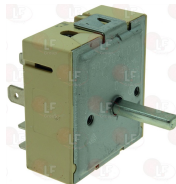

Energy regulators

1. **3350031 ENERGY ADJUSTER**
   contact capacity 400V 7A
   max temperature 125°C
   D-shaped pin $\varnothing$ 6x4.6 mm