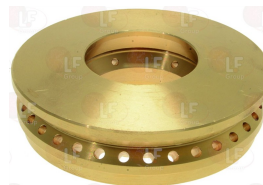

*Suitable **universal spare parts** may not be included*

Suitable for:

CHARVET

Suitable for:

Alarms

3091043 GAS ALARM FOR OVEN
for Bratt pan (CHARVET) - Series DBRG

CHARVET 08051A

Bearings

9063012 BEARING 6004 DDU NSK
external \varnothing 42mm - internal \varnothing 20mm - thickness 12mm

CHARVET 05640A

Burners, flame spreaders and accessories

3025771 BURNER ASSEMBLY MOUNTING DISTANCE 120 mm
with central flame
5000-7000 Kcal/h
height 95 mm - \varnothing 80 mm - pipe \varnothing 27 mm
for Kitchen (CHARVET) P3216

CHARVET 00102A

3500185 CONICAL GAS NOZZLE M17x1 \varnothing 1,20 mm

CHARVET 00195A

3500193 CONICAL GAS NOZZLE M17x1 \varnothing 2,00 mm

CHARVET 00204A

3025593 FLAME SPREADER \varnothing 80 mm

CHARVET 00134A

3025679 GAS BURNER SUPPORT GR5 \varnothing 27 mm

CHARVET

Suitable for:

3025697 BURNER ASSEMBLY MOUNTING DISTANCE 175 mm
with central flame
4000-7000 Kcal/h
height 54 mm - \varnothing 80 mm - pipe \varnothing 27 mm