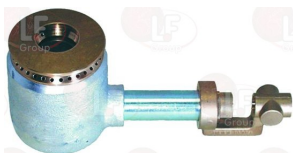

*Suitable **universal spare parts** may not be included*

Suitable for:

CHARVET

Suitable for:

Alarms

3091043 GAS ALARM FOR OVEN
for Bratt pan (CHARVET) - Series DBRG

CHARVET 08051A

Bearings

9063012 BEARING 6004 DDU NSK
external \varnothing 42mm - internal \varnothing 20mm - thickness 12mm

CHARVET 05640A

Burners, flame spreaders and accessories

3025771 BURNER ASSEMBLY MOUNTING DISTANCE 120 mm
with central flame
5000-7000 Kcal/h
height 95 mm - \varnothing 80 mm - pipe \varnothing 27 mm
for Kitchen (CHARVET) P3216

CHARVET 00102A

3500185 CONICAL GAS NOZZLE M17x1 \varnothing 1,20 mm

CHARVET 00195A

3500193 CONICAL GAS NOZZLE M17x1 \varnothing 2,00 mm

CHARVET 00204A

3025593 FLAME SPREADER \varnothing 80 mm

CHARVET 00134A

3025679 GAS BURNER SUPPORT GR5 \varnothing 27 mm

CHARVET

Suitable for:

3025697 BURNER ASSEMBLY MOUNTING DISTANCE 175 mm
with central flame
4000-7000 Kcal/h
height 54 mm - \varnothing 80 mm - pipe \varnothing 27 mm