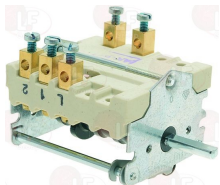

CHARVET 02096A

3057308 SELECTOR SWITCH 0-3 POSITIONS
contact capacity 32A 250V - max 150°C
D-shaft $\varnothing$ 6x4.6 mm
for Hot plate electric (CHARVET)