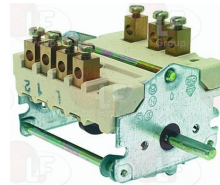

CHARVET 07666A

Rotary switches

3057095 SELECTOR SWITCH 0-1 POSITIONS
contact capacity 16A 250V - max 150°C
D spindle \varnothing 6x4.6 mm

CHARVET 300027

3057001 SELECTOR SWITCH 0-3 POSITIONS
contact capacity 32A 250V - max 150°C
D spindle \varnothing 6x4.6 mm