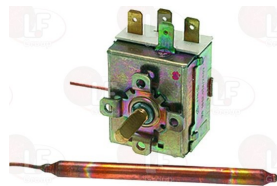

## Thermostats

**3444005 THERMOSTAT SINGLE-PHASE TR2 0-120°C**  
D-shaped pin  $\varnothing$  6x4.6 mm  
capillary length 1500 mm - 15A 250V  
bulb  $\varnothing$  6.5x95 mm

COCINAS SALA R2821

**3444348 THERMOSTAT SINGLE-PHASE TR2 235°C**  
with manual reset  
capillary length 1000 mm - 15A 250V  
bulb  $\varnothing$  5x100 mm  
for Fryer (COCINAS SALA)