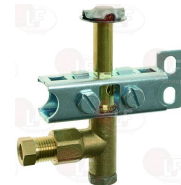

## Pilot burners and accessories

**3020322 PILOT BURNER METHANE GAS**

COCINAS SALA R2022

COCINAS SALA R2022+R2067

**3020006 THREE-FLAME PILOT BURNER SIT**  
multigas with jet  $\varnothing$  0.20 mm  
with 3 positions bracket