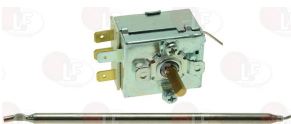

COCINAS SALA R2510

COCINAS SALA R2512