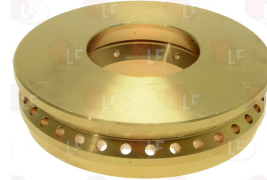

DELRUE

3025593 FLAME SPREADER \varnothing 80 mm

DELRUE

3025697 BURNER ASSEMBLY MOUNTING DISTANCE 175 mm
with central flame
4000-7000 Kcal/h
height 54 mm - \varnothing 80 mm - pipe \varnothing 27 mm

DELRUE

3025593 FLAME SPREADER \varnothing 80 mm

DELRUE

3025606 FLAME SPREADER \varnothing 120 mm

DELRUE 00134A

3025593 FLAME SPREADER \varnothing 80 mm

DELRUE

Gas burners

3025646 BURNER ASSEMBLY 400 mm
made of stainless steel
total length 465 mm
with fitting - gas jet M5x75 not included
6kW

DELRUE

Gas taps and accessories

3348139 GAS TAP
 fittings \varnothing 1/2" F
 thermocouple connection M9x1
 pin length 60 mm
 square pin 7x7 mm

DELRUE

3348083 GAS TAP 215
 with pilot flame
 flange connection pipe \varnothing 21 mm
 outlet fitting M16x1.5 mm
 thermocouple connection M9x1
 D-shaped pin \varnothing 8x6.5 mm

DELRUE GB1353

Handles

3242386 LH-RH CATCH WITHOUT LOCK 880 CR
 straight handgrip
 base length 120x28x39h mm
 mounting distance 104 mm
 adjustable catch mounting distance 31 mm
 for Hot cupboard electric (DELRUE)
 CP12V