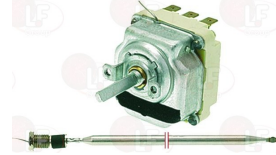

DELRUE

3025593 FLAME SPREADER \varnothing 80 mm

DELRUE

3025697 BURNER ASSEMBLY MOUNTING DISTANCE 175 mm
with central flame
4000-7000 Kcal/h
height 54 mm - \varnothing 80 mm - pipe \varnothing 27 mm

DELRUE

3025593 FLAME SPREADER \varnothing 80 mm

DELRUE

3025606 FLAME SPREADER \varnothing 120 mm

DELRUE 00134A

3025593 FLAME SPREADER \varnothing 80 mm

DELRUE

Gas burners

3025646 BURNER ASSEMBLY 400 mm
made of stainless steel
total length 465 mm
with fitting - gas jet M5x75 not included
6kW

DEL RUE QT1401

Thermocouples and accessories

3440036 THERMOCOUPLE SIT M9x1 85 cm.

DEL RUE GT1250

Thermostats

3241870 RING NUT \varnothing 52 mm
chrome plated metal
for EGO thermostate knob

DELRUE NEP1400

3444088 THREE-PHASE THERMOSTAT 30-110°C
D-shaped pin \varnothing 6x4.6 mm
capillary length covered 900 mm - 10A 400V
bulb \varnothing 6x130 mm - with stuffing gland fitting M9x1