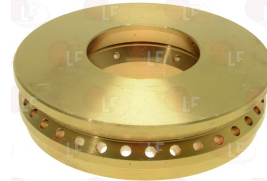

DELRUE

3025593 FLAME SPREADER \varnothing 80 mm

DELRUE

3025697 BURNER ASSEMBLY MOUNTING DISTANCE 175 mm
with central flame
4000-7000 Kcal/h
height 54 mm - \varnothing 80 mm - pipe \varnothing 27 mm

DELRUE

3025593 FLAME SPREADER \varnothing 80 mm

DELRUE

3025606 FLAME SPREADER \varnothing 120 mm

DELRUE 00134A

3025593 FLAME SPREADER \varnothing 80 mm

DELRUE

Gas burners

3025646 BURNER ASSEMBLY 400 mm
made of stainless steel
total length 465 mm
with fitting - gas jet M5x75 not included
6kW

DELRUE

Gas taps and accessories

3348139 GAS TAP
 fittings \varnothing 1/2" F
 thermocouple connection M9x1
 pin length 60 mm
 square pin 7x7 mm

DELRUE

3348083 GAS TAP 215
 with pilot flame
 flange connection pipe \varnothing 21 mm
 outlet fitting M16x1.5 mm
 thermocouple connection M9x1
 D-shaped pin \varnothing 8x6.5 mm

DELRUE GB1353

Handles

3242386 LH-RH CATCH WITHOUT LOCK 880 CR
 straight handgrip
 base length 120x28x39h mm
 mounting distance 104 mm
 adjustable catch mounting distance 31 mm
 for Hot cupboard electric (DELRUE)
 CP12V