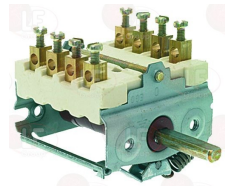

EBERHARDT 213920

3057026 SELECTOR SWITCH 0-1 POSITIONS
contact capacity 16A 250V - max 150°C
D shaft $\varnothing$ 6x4.6 mm