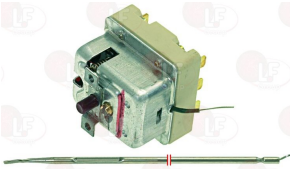

Suitable for:

3444775 THREE-PHASE THERMOSTAT 159°C
with manual reset
capillary length 1100 mm - 16A 230V
bulb $\varnothing$ 3.1x185 mm