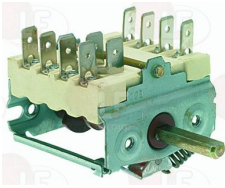

EBERHARDT 213921

Suitable for:

3057002 SELECTOR SWITCH 0-3 POSITIONS
 contact capacity 32A 250V - max 150°C
 D-shaped pin \varnothing 6x4.6 mm

EBERHARDT 213940

3057159 SELECTOR SWITCH 0-3 POSITIONS
 contact capacity 16A 250V - max 150°C
 D-shaft \varnothing 6x4.6 mm