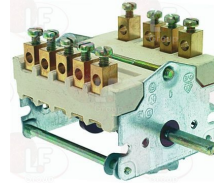

EBERHARDT 213921

Suitable for:

3057002 SELECTOR SWITCH 0-3 POSITIONS
contact capacity 32A 250V - max 150°C
D-shaped pin $\varnothing$ 6x4.6 mm