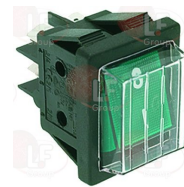

EBERHARDT 220707

3319012 SWITCH 2-POLE GREEN 16A 250V
16(4)A 250V
with indicator lamp and switch cover
screen printing 0 - I
max. temperature 120°C
mounting hole 22x30 mm