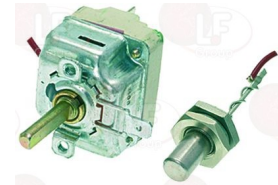

3444000 THERMOSTAT SINGLE-PHASE 75-172°C

D-shaped pin $\varnothing$ 6x4.6 mm
capillary length covered 900 mm - 16A 250V
button bulb $\varnothing$ 14x10 mm
complete with nut and gasket