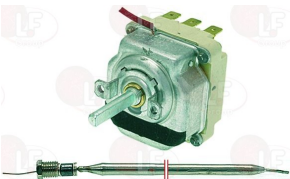

EBERHARDT 282267

3444364 THREE-PHASE THERMOSTAT 30-90°C
D-shaped pin \varnothing 6x4.6 mm
covered capillary length 900 mm - 10A 400V
bulb \varnothing 6x135 mm - with adapter nipple band M10x1

EBERHARDT 217725