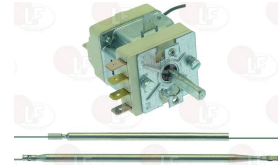

complete with auxiliary selector switch
D-shaped pin \varnothing 6x4.6 mm
covered capillary length 700 mm - 16A 250V
bulb \varnothing 4x120 mm

EBERHARDT MACM097800

5047926 SINGLE-PHASE THERMOSTAT 71-170°C