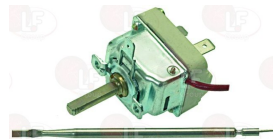

EBERHARDT A34100780

3444774 SINGLE-PHASE THERMOSTAT 45-295°C
D-shaped pin $\varnothing$ 6x4.6 mm
covered capillary length 900 mm - 16A 230V
bulb $\varnothing$ 4x95 mm