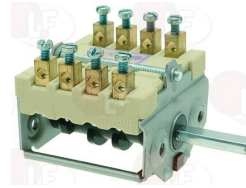

EBERHARDT 214359

3057180 SELECTOR SWITCH 0-3 POSITIONS
contact capacity 16A 250V - max 150°C
D-shaft $\varnothing$ 6x4.6 mm