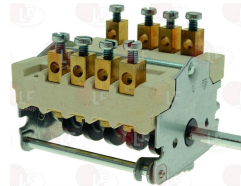

EBERHARDT 214422

3057177 SELECTOR SWITCH 0-1 POSITIONS
contact capacity 16A 250V - max 150°C
D-shaped pin $\varnothing$ 6x4.6 mm