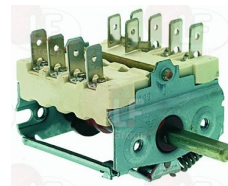

EBERHARDT 214252

EBERHARDT 252339