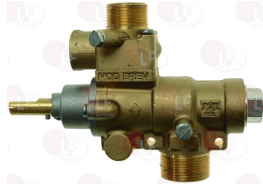

EBERHARDT 2112970

Gas taps and accessories

3348020 CAP WITH PIN \varnothing 8x6.5 mm
pin length 22 mm
for model PEL 20S

EBERHARDT 213779

EBERHARDT 213780

3348002 GAS TAP 22S/O
with pilot flame
with horizontal flange
fittings \varnothing M20x1.5mm
with flow regulator
thermocouple connection M9x1
D-shaped pin \varnothing 10x8 mm

EBERHARDT 212664

3348013 GAS TAP 23S/V
with pilot flame
with vertical flange
inlet fitting M28x1.5mm
outlet connection M24x1.5mm
with flow regulator
thermocouple connection M10x1
D-shaped pin ø 10x8 mm