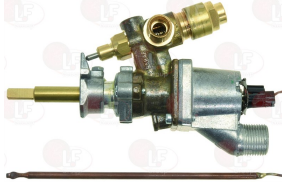

EBERHARDT 201208

EBERHARDT 256102

3440083 THERMOCOUPLE SIT QUICK M9x1 32 cm

EBERHARDT 222010

3440893 THERMOCOUP.SIT QUICK M9x1 85 cm - 10 PCS

EBERHARDT 202499

Thermostatic gas valves

- 3345027 THERMOSTATIC TAP SABAF**
 adjustment temperature 300°C
 fitting inlet M13x1 mm
 outlet pipe fitting \varnothing 3/8"
 thermocouple connection M8x1mm
 bulb \varnothing 4x140 mm
 capillary length 850 mm
 D-shaped pin \varnothing 6x4.6 mm