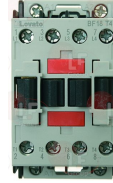

EBERHARDT 213909

3446583 CONTACTOR LOVATO BF18T4A
coil 18A 230V 50/60Hz 8Kw
4 normally open contacts
no auxiliary contact