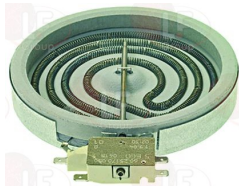

5031496 DRAIN PIPE \varnothing 1"MM
length 195 mm

EBERHARDT 2005131

3356007 DRAIN TAP \varnothing 1"1/2F TECNO
TAPERED SEAL - swivel nut \varnothing 1"1/2F
with gasket
for BOILING PAN

EBERHARDT 213737

3356053 DRAIN TAP HANDLE \varnothing 17x40 mm
thread M8

EBERHARDT 5900235

Electric hot plates

3311168 ELECTRIC HOT PLATE \varnothing 165 mm 1200W 230V
faston electric connections
complete with energy adjuster
for glass-ceramic cooking top

EBERHARDT 213962

3311169 ELECTRIC HOT PLATE \varnothing 200 mm 1700W 230V
faston electric connections
complete with energy adjuster
for glass-ceramic cooking top

EBERHARDT 213963

3311166 ELECTRIC HOT PLATE \varnothing 200 mm 1800W 230V
faston electric connections
complete with energy regulation
for glass-ceramic cooking top

EBERHARDT 222231

3311053 ELECTRIC HOT PLATE 2600W 230V
dimensions 220x220 mm
terminal block electric connections
with STAINLESS steel edge
for electric cooking top