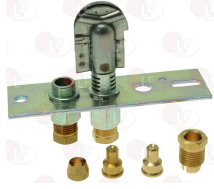

EBERHARDT 243901

3020054 PILOT JET \varnothing 0.20 mm

EBERHARDT 212658

Suitable for:

5054339 PILOT BURNER 2 FLAMES
 without plug
 supplied with natural gas nozzles
 supplied with thermocouple connection
 with plug connection
 with pipe connection and pipe pilot olive