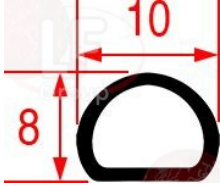

EBERHARDT 205368

Gaskets and seals

3355284 HEATING ELEMENT GASKET \varnothing 45x40x4 mm

EBERHARDT 231673

Gaskets for oven door

- 3786338 OVEN DOOR GASKET 1850 mm**
made of silicone elastomer
profile dimensions 8x10 mm
COLOUR BLACK