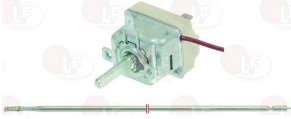

3444643 SINGLE-PHASE THERMOSTAT 60-150°C

D-shaped pin $\varnothing$ 6x4.6 mm
covered capillary length 900 mm
bulb $\varnothing$ 3x219 mm