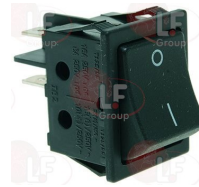

EBERHARDT 74500210

1319202 SWITCH 2-POLE GREEN 16A 250V
16(4)A 250V - with indicator lamp
silk-screen printing 0 - I
max. temperature 120°C
mounting hole 22x30 mm