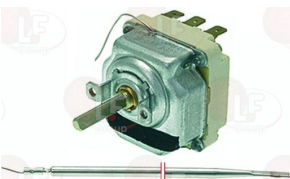

EBERHARDT 214316

3444052 THREE-PHASE THERMOSTAT 50-320°C
D-shaped pin $\varnothing$ 6x4.6 mm
capillary length 900 mm - 10A 400V
bulb $\varnothing$ 3x230 mm