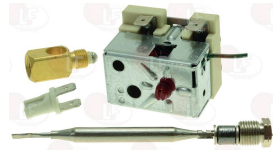

EBERHARDT 202806

Suitable for:

3444239 SINGLE-PHASE THERMOSTAT 240°C
with manual reset
capillary length covered 860 mm - 16A 250V
bulb $\varnothing$ 6x77 mm - with stuffing gland fitting M10x1