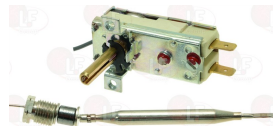

EBERHARDT 213943

5015693 SINGLE-PHASE THERMOSTAT 30-90°C
D-shaped pin $\varnothing$ 6x4.6 mm
capillary length covered 900 mm - 16A 250V
bulb $\varnothing$ 6x80 mm - with stuffing gland fitting M10x1