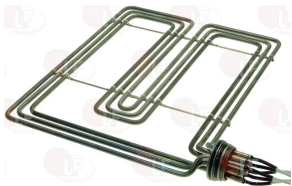

EBERHARDT 214414

5034009 HEATING ELEMENT 6800W 230/400V
length 365 mm - width 450 mm
fitting M54x1,5 mm - complete with cables
complete with OR

EBERHARDT 6002143+6090144+

3186697 O-RING 0159 EPDM