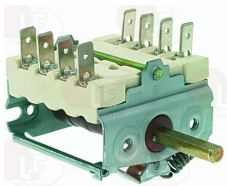

EBERHARDT 202767

EBERHARDT 213938

3057178 SELECTOR SWITCH 0-1 POSITIONS
contact capacity 16A 250V - max 150°C
D-shaped pin 6x4.6 mm