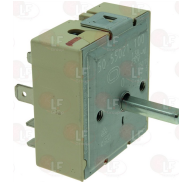

EBERHARDT 222223

EBERHARDT 233189

3350035 ENERGY ADJUSTER
contact capacity 230V 13A
max temperature 125°C
D-shaped pin $\varnothing$ 6x4.6 mm