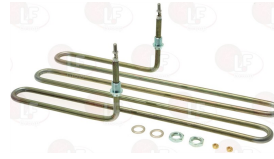

EBERHARDT 6001133

Suitable for:

3455214 HEATING ELEMENT 2350W 230V
length 400 mm - width 170 mm
height 100 mm - fittings $\varnothing$ 1/4"