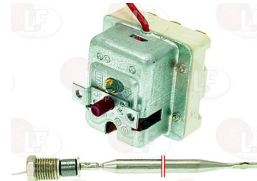

EBERHARDT 214196

Suitable for:

3444375 THREE-PHASE THERMOSTAT 225°C
with manual reset
covered capillary length 900 mm - 10A 400V
bulb \varnothing 6x90 mm - with adapter nipple band M10x1

EBERHARDT 214299