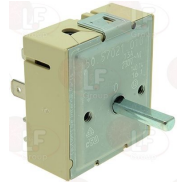

EBERHARDT 214345

3350026 ENERGY ADJUSTER
contact capacity 230V 13A - max temperature 125°C
D-shaped pin $\varnothing$ 6x4.6 mm
double rotation direction
for PYROCERAM. TOPS-SALAMANDERS-POTATO WARMERS