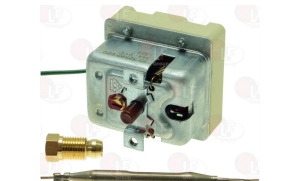

EBERHARDT 222227

3444293 SINGLE-PHASE THERMOSTAT 320°C
with manual reset
covered capillary length 900 mm - 16A 250V
bulb $\varnothing$ 6x80 mm - with oval coupling $\varnothing$ 10 mm