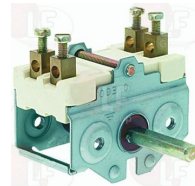

EBERHARDT 214421

3057082 SELECTOR SWITCH 0-1 POSITIONS
contact capacity 16A 250V - max 150°C
D-shaft 6x4.6 mm