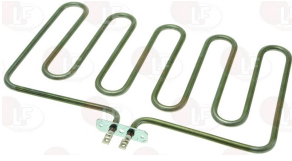

EBERHARDT 214409

3355807 HEATING ELEMENT 3000W 380V
length 490 mm - width 270 mm
fittings \varnothing 1/4"

EBERHARDT 6003052

3355472 HEATING ELEMENT 3300W 230V
length 280 mm - width 70 mm
height 40 mm - fittings M12x1 mm

EBERHARDT 6001144

5016338 HEATING ELEMENT 3300W 230V
length 295 mm - width 75 mm
height 340 mm - fittings \varnothing 1/4"

EBERHARDT 202434

Suitable for:

3355813 HEATING ELEMENT 3300W 380V
length 240 mm - width 380 mm
flange 70x22 mm