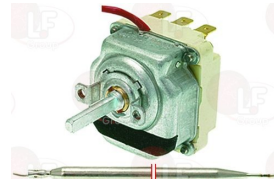

EBERHARDT 213925

EBERHARDT 222042

3444371 THREE-PHASE THERMOSTAT 70-195°C
D-shaped pin $\varnothing$ 6x4.6 mm
covered capillary length 1500 mm - 10A 400V
bulb $\varnothing$ 6x135 mm