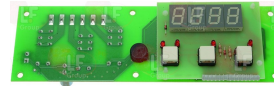

EBERHARDT 214188

Electronic printed-circuit boards

5033813 CIRCUIT CONTROL BOARD KIT
 complete with main board and flat cable
 dimensions control board 90x43 mm
 main board dimensions 105x90 mm
 cable length flat 300 mm

EBERHARDT 286955

7103308 ELECTRONIC CONTROL BOARD 190x60 mm

EBERHARDT 6010083

5004497 ELECTRONIC CONTROL CIRCUIT BOARD KIT
 complete with mother board and flat cable
 size control board 90x43 mm
 mother board size 105x90 mm
 length flat cable 1600 mm