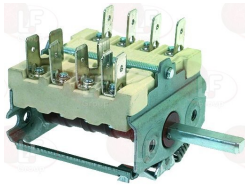

EBERHARDT 214269

3057176 SELECTOR SWITCH 0-1 POSITIONS
contact capacity 32A 250V - max 150°C
D-shaft $\varnothing$ 6x4.6 mm