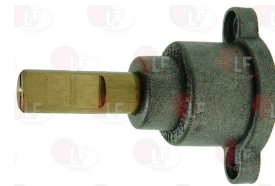

EBERHARDT

3025169 FLAME SPREADER \varnothing 75 mm 4.3Kw

EBERHARDT 213630

3020093 BURNER INJECTOR ASSEMBLY
with LPG and natural gas nozzles M9x1
pipe \varnothing 12 mm

EBERHARDT

3025172 FLAME SPREADER 6.4Kw \varnothing 95 mm

EBERHARDT 2112970

Gas taps and accessories

3348020 CAP WITH PIN \varnothing 8x6.5 mm
pin length 22 mm
for model PEL 20S

EBERHARDT 213779

EBERHARDT 213780

3348002 GAS TAP 22S/O
with pilot flame
with horizontal flange
fittings \varnothing M20x1.5mm
with flow regulator
thermocouple connection M9x1
D-shaped pin \varnothing 10x8 mm