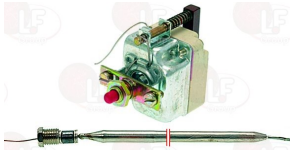

Suitable for:

3444107 SINGLE-PHASE THERMOSTAT 220°C
with manual reset
capillary length 870 mm - 16A 250V
bulb $\varnothing$ 6x142 mm - with adapter nipple bland M9x1