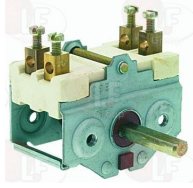

EBERHARDT 202767

EBERHARDT 213938

3057178 SELECTOR SWITCH 0-1 POSITIONS
contact capacity 16A 250V - max 150°C
D-shaped pin 6x4.6 mm

EBERHARDT 214252

EBERHARDT 252339

Suitable for:

3057015 SELECTOR SWITCH 0-1-0-1 POSITIONS
 contact capacity 16A 250V - max 150°C
 D-shaped pin \varnothing 6x4.6 mm