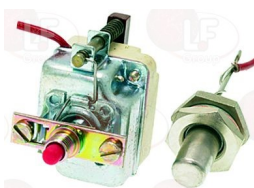

Thermostats

1. **3444238 SINGLE-PHASE THERMOSTAT 230°C**
   with manual reset
   covered capillary length 850 mm - 15A 250V
   button bulb ø 14x26 mm