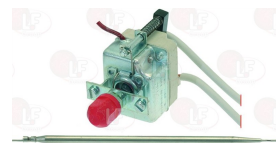

ELFRAMO 00032270

ELFRAMO 2213001

ELFRAMO 3221301

3444690 SINGLE-PHASE THERMOSTAT 230°C

with manual reset
complete with wiring
covered capillary length 1480 mm
bulb $\varnothing$ 4x125 mm
for Fryer gas (ELFRAMO) GW20