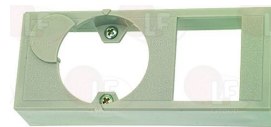

ELFRAMO 00032410

3523051 MINISIT SENSING ELEMENT 110÷190°C
capillary length 1050 mm
bulb $\varnothing$ 6x105 mm