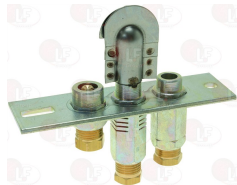

3020085 FITTING FOR SPARKING PLUG FIXING M10x1mm

ELFRAMO 33120004

3020200 FITTING FOR THERMOCOUPLE ø 6.5 mm thread M10x1

ELFRAMO 33120009

3020541 NOZZLE FOR PILOT BURNER 0.35 mm

ELFRAMO 1810095

3020084 NUT & OLIVE ø 6 mm

ELFRAMO 16100004

ELFRAMO 33120013

3020112 OLIVE FOR 6 mm ø PIPE

ELFRAMO 33120003

3020433 PILOT BURNER 3-FLAME

supplied without sparking plug
supplied with NATURAL GAS nozzles
supplied with pilot pipe fitting
supplied with thermocouple fitting
with sparking plug fitting
for Fryer gas (ELFRAMO) GBD10 - GB10