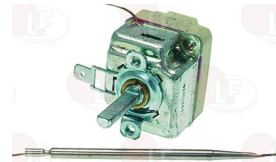

ELFRAMO 0003230

ELFRAMO 22140001

3444004 THERMOSTAT SINGLE-PHASE TR2 0-90°C

D-shaped pin $\varnothing$ 6x4.6 mm
capillary length 1500 mm - 15A 250V
bulb $\varnothing$ 6.5x95 mm