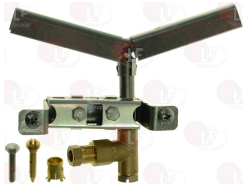

with LPG and NATURAL GAS nozzles
with 3 positions bracket
for Fryer gas (ELFRAMO) GW12 - GW20

ELFRAMO 00038531

3020055 PILOT JET \varnothing 0.35 mm

ELFRAMO 18100096

3020060 SPARKING PLUG ROUND \varnothing 7x44 mm