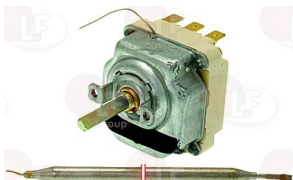

ELFRAMO 22140003

ELFRAMO 22140004

3394327 THERMOSTAT STUFF.GLAND KIT HOLE 1/8"FF

stuffing gland M10x1

ELFRAMO 00038680

3444086 THREE-PHASE THERMOSTAT 108-192°C

D-shaped pin \varnothing 6x4.6 mm
capillary length 900 mm - 10A 400V
bulb \varnothing 6x200 mm
for Fryer electric (ELFRAMO)
EB12 - EB18 - EB6 - EB8
for Fryer electric (ELFRAMO) ESD12 - ES12