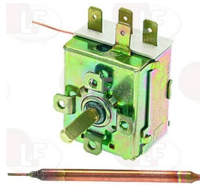

ELFRAMO

3444169 THERMOSTAT SINGLE-PHASE TR2 220°C

with manual reset
complete with wiring
capillary length 1500 mm - 15A 250V
bulb $\varnothing$ 5x125 mm
for Fryer gas (ELFRAMO)
FG125 - FG157 - FG159 - FG307 - FG309 - GBD10
GB10 - GMD2532 - GMD2542 - GM2532 - GM2542
GWD12 - GWD12ELT - GWD20 - GWD20ELT - GW12
GW12ELT - GW20 - GW20ELT