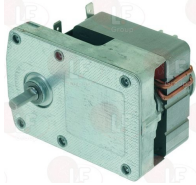

EURAST 14071064

3025569 BURNER \varnothing 150 mm
for Pot stove gas (EURAST) - Series 900

EURAST 14071054

3025563 FLAME SPREADER \varnothing 120 mm
for Pot stove gas (EURAST) - Series 900

EURAST 14070530

3025565 AIR REGULATOR
internal \varnothing 16 mm - external \varnothing 18 mm
height 61 mm

3523923 MINISIT VALVE FOR FRYER 50÷190°C

inlet \varnothing 1/2"F - outlet \varnothing 3/8"F
thermocouple connection M9x1
maximum gas inlet pressure 50 mbar
ambient temperature 0÷60°C
length capillary 1200 mm
bulb \varnothing 5x95 mm
without cover, knob and flanges

EURAST 310300

Gaskets for oven door

- 3786028 OVEN DOOR GASKET 1000 mm**
 made of silicone elastomer
 profile dimensions 15x14 mm
 COLOUR BLACK
 for Oven under cooktop (EURAST)

EURAST 81380499

Gearmotors

- 3240664 GEARMOTOR CROUZET 13W 230V 50Hz**
 type 80624030 - 4rpm
 D-shaped pin \varnothing 6x5 mm - pin height 16 mm
 for Rotisserie (EURAST)

EURAST C5020039

- 3240662 GEARMOTOR 0.09Kw 230V 50Hz 0.75A**
 1380rpm
 for Rotisserie (EURAST)

EURAST C5020589

EURAST 70420399

Grids for kitchen

- 3185151 GRID 400x345 mm**
 for Pot stove (EURAST)

EURAST 31440000