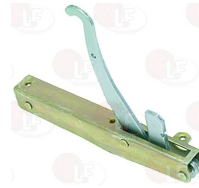

- 3185150 PAN SUPPORT GRID 540x395 mm**
 for Pot stove (EURAST) - Series 750

EURAST 31240000

Heating elements

- 3755936 HEATING ELEMENT 1000W 220V**
 length 780 mm

EURAST 70320289

EURAST 70320389

- 3355804 HEATING ELEMENT 2185W 230V**
 length 227 mm - width 300 mm
 flange 70x22 mm

EURAST 6001067

EURAST 96001067

Suitable for:

EURAST

Suitable for:

Hinges, catches and accessories

3053007 LEFTHAND DOOR HINGE FOR OVEN

distance between holes 175 mm - overall length 205
height 160 mm

EURAST 616000

3053006 RIGHTHAND DOOR HINGE FOR OVEN

distance between holes 175 mm - overall length 205
height 160 mm

EURAST 616300

Ignitors

3001009 PIEZO IGNITER JUNKERS

with faston 6.35x0.8 mm

EURAST 373900