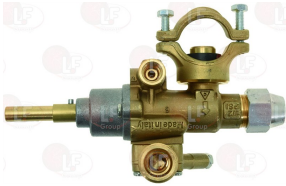

EURAST 321600

3311100 ELECTRIC HOT PLATE \varnothing 220 mm 2600W 230V
terminal block electric connections
with STAINLESS steel edge
for electric cooking top

EURAST 323500

Suitable for:

EURAST

Suitable for:

Energy regulators

3350026 ENERGY ADJUSTER

contact capacity 230V 13A - max temperature 125°C
D-shaped pin \varnothing 6x4.6 mm
double rotation direction
for PYROCERAM. TOPS-SALAMANDERS-POTATO WARMERS

EURAST 6031023

3348112 GAS TAP 22S

with pilot flame
with horizontal swivel flange
flange connection
outlet connection M20x1.5 mm
thermocouple connection M9x1
D-shaped long pin \varnothing 8x6.5 mm

EURAST

Gas valves and accessories

3523923 MINISIT VALVE FOR FRYER 50÷190°C

inlet \varnothing 1/2"F - outlet \varnothing 3/8"F
thermocouple connection M9x1
maximum gas inlet pressure 50 mbar
ambient temperature 0÷60°C
length capillary 1200 mm
bulb \varnothing 5x95 mm
without cover, knob and flanges