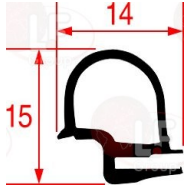

Gaskets for oven door

1. **3786028 OVEN DOOR GASKET 1000 mm**
   made of silicone elastomer
   profile dimensions 15x14 mm
   COLOUR BLACK
   for Oven under cooktop (EURAST)