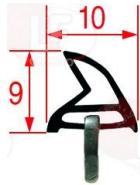

Gaskets for oven door

3186141 OVEN DOOR GASKET 500x280 mm
made of silicone elastomer
with fastening clips - 3 sides
profile dimensions 10x9 mm
COLOUR BLACK
for Kitchen gas (FAGOR) CG-982 - CGE-741 - CG9-41
CG9-61

FAGOR U745626000