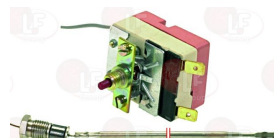

FAGOR X163001000

FAGOR X163040000

FAGOR 12024607

FAGOR 12048400