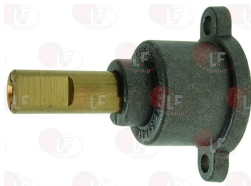

FAGOR T032101000

FAGOR T052100000

3348019 CAP WITH PIN $\varnothing$ 10x9 mm
pin length 26 mm
for model PEL 22