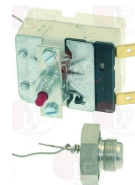

Suitable for:

Suitable for:

3444645 SINGLE-PHASE THERMOSTAT 245°C
with automatic reset
covered capillary length 2330 mm
bulb $\varnothing$ 6x80 mm
for Boiling pan gas (FAGOR) - Series MG-BM/MPG-BM
for Fryer electric (FAGOR)
FE-4-FE-6-FE-8-FE-18-FE-25

3444646 SINGLE-PHASE THERMOSTAT 245°C
with manual reset
capillary length 870 mm
button bulb $\varnothing$ 14x10 mm
for Fryer electric (FAGOR) - Series 700-900
for Fryer gas (FAGOR) - Series 700-900