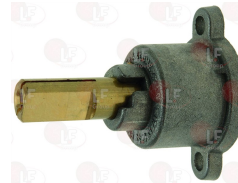

5030841 GAS TAP COPRECI CPMM18700
pipe clamp connection $\varnothing$ 21 mm
fitting outlet $\varnothing$ 3/8" M
with nozzle $\varnothing$ 0.50 mm
thermocouple connection M8x1
pin length 40 mm
D-shaft $\varnothing$ 8x6.5 mm - long pin
for Kitchen gas (FAGOR)
since 1/05/08
CGE7-41 - CG7-41 - CG7-61
for Pot stove gas (FAGOR)
since 1/05/08
CG7-20 - CG7-40

FAGOR U912101000

3348002 GAS TAP 22S/O
with pilot flame
with horizontal flange
fittings $\varnothing$ M20x1.5mm
with flow regulator
thermocouple connection M9x1
D-shaped pin $\varnothing$ 10x8 mm
for Lava rock grill gas (FAGOR)
BG705-BG710-BG905-BG910

FAGOR T032101000

FAGOR T052100000

3348019 CAP WITH PIN $\varnothing$ 10x9 mm
pin length 26 mm
for model PEL 22

3348024 FLANGE VERTICAL $\varnothing$ 12/10 mm
thread M20x1.5
for model PEL 22

5053278 GAS TAP COPRECI CPMM18700
with pilot flame
pipe flange fitting $\varnothing$ 27 mm
outlet connection $\varnothing$ 3/8"
complete with nozzles $\varnothing$ 0.55 - $\varnothing$ 0.90 - $\varnothing$ 1.30 mm
thermocouple connection M8x1
D-shaft $\varnothing$ 10x8 mm
for Pot stove gas (FAGOR)
CG9-20-CG9-40-CG9-60 DAL 2006
CG9-41-CG9-61-CG9-82 DAL 2006

FAGOR U022101000

3348017 CAP WITH PIN $\varnothing$ 10x8 mm
pin length 26 mm
for model PEL 22

5014757 CONNECTION PIPE $\varnothing$ 6 mm
thread M10x1 mm

3348023 HORIZONTAL FLANGE $\varnothing$ 12/10 mm
thread M20x1.5
for model PEL 22