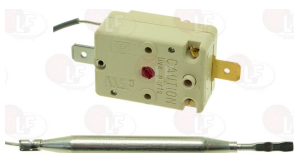

FAGOR

Suitable for:

Suitable for:

3444645 SINGLE-PHASE THERMOSTAT 245°C
with automatic reset
covered capillary length 2330 mm
bulb $\varnothing$ 6x80 mm
for Boiling pan gas (FAGOR) - Series MG-BM/MPG-BM
for Fryer electric (FAGOR)
FE-4-FE-6-FE-8-FE-18-FE-25

3444646 SINGLE-PHASE THERMOSTAT 245°C
with manual reset
capillary length 870 mm
button bulb $\varnothing$ 14x10 mm
for Fryer electric (FAGOR) - Series 700-900
for Fryer gas (FAGOR) - Series 700-900