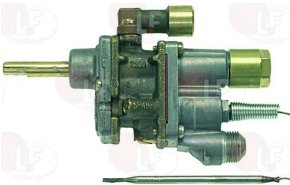

FAGOR R532101000

FAGOR R532103000

FAGOR R612101000

FAGOR Q307034000

FAGOR R782130000

FAGOR U262102000

FAGOR U329200000

FAGOR U742130000

FAGOR 11R5321030