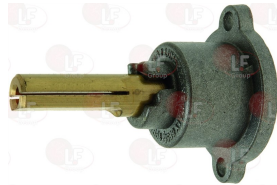

FAGOR S312101000

FAGOR U262111000

3348062 CAP WITH PIN $\varnothing$ 10x8 mm
pin length 35 mm
for model PEL 23