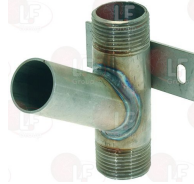

7100207 HEADLESS SCREW HEXAGONAL M5x8
st./steel - conical top
UNI 5927 - DIN 914 - ISO 4027
for DISHWASHER COMENDA ACS152

FAGOR

Suitable for:

5031496 DRAIN PIPE \varnothing 1"MM
length 195 mm

5028002 DRAIN TAP FITTING \varnothing 1"MM
side exit \varnothing 30 mm - bracket 80x30 mm
distance between holes 60 mm - coupling height 100