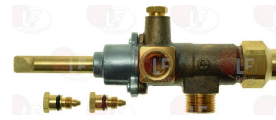

FAGOR R61210000

FAGOR U222101000

FAGOR U249402000

FAGOR U702101000

3348194 GAS TAP COPRECI CAL3200

with pilot flame
 raccordi M18x1,5 mm
 complete with nozzles \varnothing 0.55 - \varnothing 0.90 - \varnothing 1.30 mm
 thermocouple connection M8x1
 D-shaft \varnothing 10x8 mm - long pin
 for Pot stove gas (FAGOR) CG710-CG711