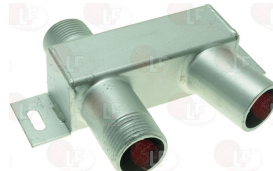

5037966 DRAIN TAP MANIFOLD
1 top connection $\varnothing$ 33 mm - 1 top connection $\varnothing$ 1"MM
1 bottom connection $\varnothing$ 1"MM
width 165 mm - overall length 114 mm
distance between holes 145 mm

5011612 LEVER DRAIN TAP 250 mm
square pin 6x6 mm