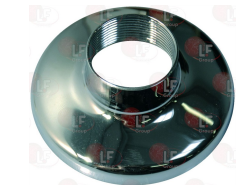

FAGOR S112151000

2103687 FIXING WASHER 26xM19