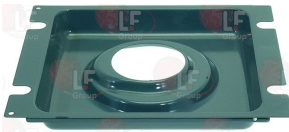

Drip trays for kitchens and ovens

3015033 BURNER DRIP TRAY $\varnothing$ 115 mm
external size 420x350 mm
4000 Kcal
for Pot stove gas (FAGOR)
CG9-20-CG9-40-CG9-41-CG9-60-CG9-61
CG9-82-CG1002-CG1502-CG9-51-CGE9-41
CG920-CG940-CG941-CG960-CG961-CG982