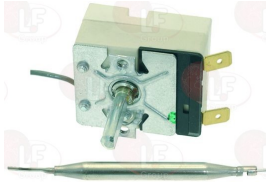

Suitable for:

3444647 SINGLE-PHASE THERMOSTAT 50-215°C
D-shaped pin $\varnothing$ 6x4.6 mm
covered capillary length 2300 mm
bulb $\varnothing$ 6x78 mm
for Fryer electric (FAGOR) FE-18 - FE-25 - FE-4
FE-6