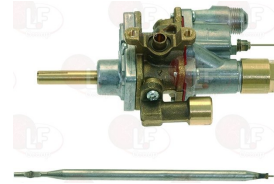

3345032 BRACKET FOR TAP

FAGOR C20180000

FAGOR Z982018000

3345033

THERMOSTATIC TAP COPRECI

adjustment temperature 110°C
 flange coupling \varnothing 21 mm
 outlet fitting \varnothing 3/8"
 thermocouple fitting M8x1
 complete with jet 0.35
 bulb \varnothing 6x135 mm
 capillary length 1000 mm
 D-shaped pin \varnothing 8x6.5 mm
 for Bain-marie gas (FAGOR)
 BMG710-BMG905-BMG9-05-BMG9-10