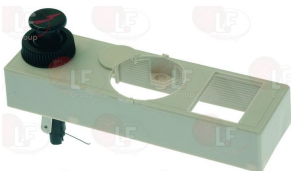

3001071 MINISIT PIEZO IGNITER WITH COVER
male faston 2.4 mm