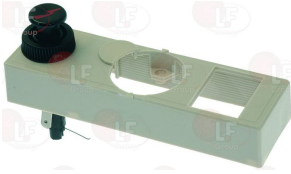

3523037 MINISIT ELBOW FLANGE \varnothing 3/8"

with screws and "O" ring
for Fry top gas (FAGOR) - Series 900
for Oven under cooktop gas (FAGOR) HG9-10 - HG9-20
Series 900

FAGOR U264300000

Suitable for:

3001071 MINISIT PIEZO IGNITER WITH COVER
male faston 2.4 mm