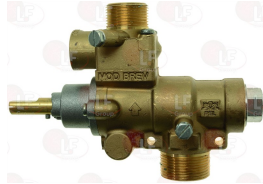

3348013 GAS TAP 23S/V
with pilot flame
with vertical flange
inlet fitting M28x1.5mm
outlet connection M24x1.5mm
with flow regulator
thermocouple connection M10x1
D-shaped pin $\varnothing$ 10x8 mm
for Boiling pan gas (FAGOR)