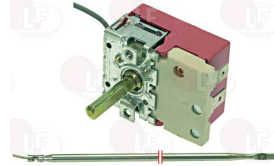

FAGOR X03300000

Suitable for:

3444257 SINGLE-PHASE THERMOSTAT 50-324°C
D-shaped pin $\varnothing$ 6x4.6 mm
covered capillary length 850 mm - 16A 250V
bulb $\varnothing$ 3x160 mm
for Bratt pan electric (FAGOR) - Series SBE
for Bratt pan gas (FAGOR) - Series SBG
for Fry top electric (FAGOR)
FTE705-FTE710-FTE905-FTE910-FTE9-05 - FTE9-10
for Oven under cooktop electric (FAGOR)
CE741-CE941-CE9-41-HE9-10-HE9-20-CGE9-41

FAGOR X15300000

3744164 TERMOSTATO MONOFASE 60-215°C
perno mezzaluna $\varnothing$ 6x4,6 mm
lunghezza capillare ricoperto 850 mm - 16A 400V
bulbo $\varnothing$ 3x200 mm - con raccordo premistoppa M9x1