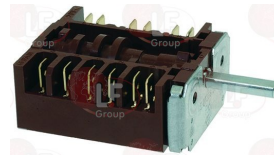

FAGOR U673006000

3057205 SELECTOR SWITCH 0-6 POSITIONS

contact capacity 16A 250V - max 150°C
 D shaft \varnothing 6x4.6 mm
 for Pot stove electric (FAGOR)
 CE720-CE740-CE741-CE920-CE940-CE941
 for Pot stove gas (FAGOR) CE9-20-CE9-40-CE9-41