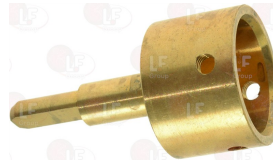

FAGOR X153005000

5012595 VALVE EXTENSION 820 NOVA
D-shaped pin $\varnothing$ 6x4.6 mm