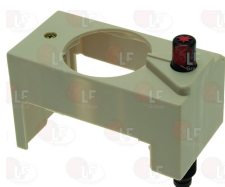

3001111 PIEZO IGNITER EUROSIT

male faston $\varnothing$ 2.4 mm