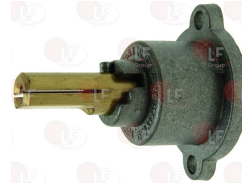

3348060 CAP WITH PIN $\varnothing$ 10x8 mm
pin length 25 mm
for model PEL 23