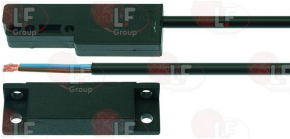

3240436 MAGNETIC MICRO SWITCH MK12
with cable 4000 mm - head 32x15 mm

FAGOR RT30161415

3240437 MAGNET FOR MICROSWITCH 25x12x9 mm

3240204 MAGNETIC MICROSWITCH E5301C
0.4A 250V - contact NO - head 65x20x9 mm
with magnet 63x19x11 mm
with cable length 1900 mm