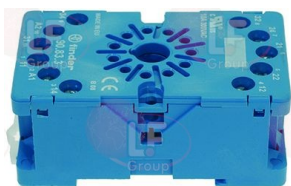

Relays

3351158 BASE UNDECAL ES11 10A 400V
11 poles