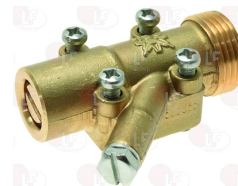

FAGOR T032101000

FAGOR T052100000

3348019 CAP WITH PIN \varnothing 10x9 mm
 pin length 26 mm
 for model PEL 22

3348024 FLANGE VERTICAL \varnothing 12/10 mm
 thread M20x1.5
 for model PEL 22

5053278 GAS TAP COPRECI CPMM18700
 with pilot flame
 pipe flange fitting \varnothing 27 mm
 outlet connection \varnothing 3/8"
 complete with nozzles \varnothing 0.55 - \varnothing 0.90 - \varnothing 1.30 mm
 thermocouple connection M8x1
 D-shaft \varnothing 10x8 mm
 for Pot stove gas (FAGOR)
 CG9-20-CG9-40-CG9-60 DAL 2006
 CG9-41-CG9-61-CG9-82 DAL 2006

FAGOR U022101000

3348017 CAP WITH PIN \varnothing 10x8 mm
 pin length 26 mm
 for model PEL 22

5014757 CONNECTION PIPE \varnothing 6 mm
 thread M10x1 mm

3348023 HORIZONTAL FLANGE \varnothing 12/10 mm
 thread M20x1.5
 for model PEL 22