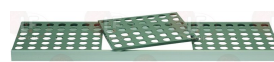

FERMOD 64270

3380034 SHELF 1500x360 mm
with removable grids N.2 300x330 mm
N.2 420x330 mm mod.6611
dishwasher safe
capacity 175 kg