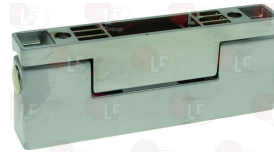

FERMOD 00880PV-14

FERMOD 880.PV

Suitable for:

FERMOD

Suitable for:

Hinges, catches and accessories

3053391 CHROME PLATED HINGE 361
length 140 mm - mounting distance 30-35 mm
for door thickness from 37 mm gasket included

FERMOD 0036101

FERMOD 361.01

3053386 CHROME PLATED HINGE 402
length 96 mm - mounting distance 64-32 mm

FERMOD 0040201

FERMOD 0040221

FERMOD 402.21

3053442 RIGHT-LEFTHAND DOOR HINGE FOR OVEN
distance between holes mobile part 65 mm
distance between hole fix part 33 mm
length 97 mm - width 20 mm
height 46 mm