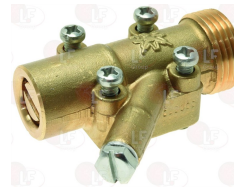

Suitable for:

3348019 CAP WITH PIN \varnothing 10x9 mm
pin length 26 mm
for model PEL 22

FIAMMA RST

Suitable for:

5014757 CONNECTION PIPE \varnothing 6 mm
thread M10x1 mm

3348024 FLANGE VERTICAL \varnothing 12/10 mm
thread M20x1.5
for model PEL 22

3348023 HORIZONTAL FLANGE \varnothing 12/10 mm
thread M20x1.5
for model PEL 22

3348025 HORIZONTAL FLANGE CONICAL \varnothing 12/10 mm
thread M20x1.5
for model PEL 22

3348058 MAGNET PROTECTION NUT M8x1
thread M18x1 mm
for model PEL 20-21-22