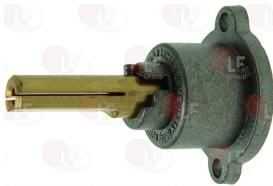

3020078 PIPE FITTING \varnothing 6 mm
thread M10x1

FIAMMA RST

Suitable for:

3348029 PIPE FITTING \varnothing 4 mm
thread M10x1
for model PEL 21-22

3348038 PIPE OLIVE \varnothing 10 mm
for model PEL 22

3348011 GAS TAP 23S/O
with pilot flame
with horizontal flange
inlet fitting M28x1.5mm
outlet connection M24x1.5mm
with flow regulator
thermocouple connection M9x1
D-shaped pin \varnothing 10x8 mm

3348060 CAP WITH PIN \varnothing 10x8 mm
pin length 25 mm
for model PEL 23

FIAMMA RST 91115.220.013

3348062 CAP WITH PIN \varnothing 10x8 mm
pin length 35 mm
for model PEL 23

5014757 CONNECTION PIPE \varnothing 6 mm
thread M10x1 mm