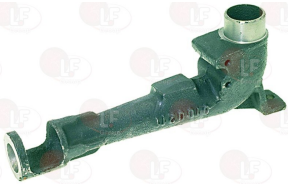

Burners, flame spreaders and accessories

3025300 BURNER CAP ø 120 mm 7Kw

FIAMMA RST 91110.36.032

3025306 BURNER ø 120 mm 7Kw

3025299 BURNER ø 120 mm 7Kw

5017735 BURNER ø 120 mm 7Kw

3020093 BURNER INJECTOR ASSEMBLY
with LPG and natural gas nozzles M9x1
pipe ø 12 mm

3025314 SPARKING PLUG SUPPORT
for burners ø 120 mm

3025315 THERMOCOUPLE SUPPORT
for burners ø 120 mm

3025301 VENTURI F/BURNER CAP 120 mm 7Kw

Suitable for:

3025307 VENTURI F/BURNER CAP 120 mm 7Kw

FIAMMA RST

Suitable for:

3025134 FLAME SPREADER \varnothing 100 mm 10KW

FIAMMA RST 91140.05.011

3186317 O-RING 02131 RED SILICONE
for pod punch

3025133 BURNER BODY \varnothing 100 mm 10KW

3025132 VENTURI F/FLAME SPREADER 100 mm 10kW

3025339 VENTURI F/FLAME SPREADER 130 mm 3.6KW

Suitable for:

FIAMMA RST

Suitable for:

3025327 FLAME SPREADER \varnothing 60 mm

FIAMMA RST 91140.220.127

Cables for piezo igniters

3001032 IGNITION CABLE 600 mm
with faston terminal \varnothing 2.4 mm for ignition
with faston hole \varnothing 4 mm for plug