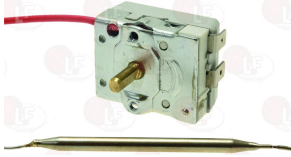

FIAMMA RST 4.0.160.0022

Suitable for:

FIAMMA RST

3744156 THERMOSTAT SINGLE PHASE 50-180°C
D-shaped pin \varnothing 6x4.6 mm
capillary covered length 625 mm - 16A 400V
bulb \varnothing 5x90 mm
for Fryer (FIAMMA RST)