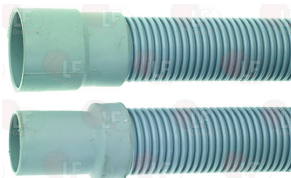

FIAMMA RST 90805.127.024