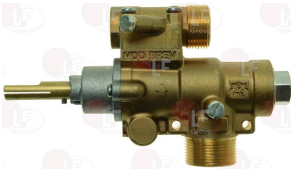

3020078 PIPE FITTING \varnothing 6 mm
thread M10x1

FIAMMA RST

Suitable for:

3348029 PIPE FITTING \varnothing 4 mm
thread M10x1
for model PEL 21-22

3348038 PIPE OLIVE \varnothing 10 mm
for model PEL 22

3348011 GAS TAP 23S/O
with pilot flame
with horizontal flange
inlet fitting M28x1.5mm
outlet connection M24x1.5mm
with flow regulator
thermocouple connection M9x1
D-shaped pin \varnothing 10x8 mm