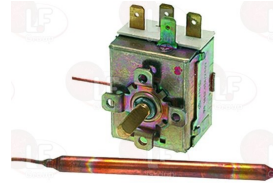

FIAMMA RST 4.0.085.0009

3444005 THERMOSTAT SINGLE-PHASE TR2 0-120°C
D-shaped pin \varnothing 6x4.6 mm
capillary length 1500 mm - 15A 250V
bulb \varnothing 6.5x95 mm

FIAMMA RST 90914.12.025

Timers

3446137 TIMER 15 MINUTES M2
mechanical movement with balance wheel
manually set mechanical timer
manually set cycle 15 minutes
bipolar with contact capacity 16(4)A 250V
max temperature 125°C
D-shaped pin \varnothing 6x4.6 mm
for all models
for Toaster (FIAMMA RST)