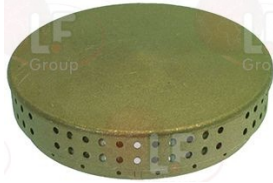

FIAMMA RST

Suitable for:

3025134 FLAME SPREADER $\varnothing$ 100 mm 10KW