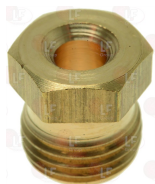

5014757 CONNECTION PIPE \varnothing 6 mm
 thread M10x1 mm

3182010 MAGNETIC UNIT PEL
 \varnothing head 24 mm - \varnothing end 18 mm - length 59 mm
 thermocouple coupling M10x1
 for PEL tap model 23

3348027 HORIZONTAL FLANGE \varnothing 12/16 mm
 thread M24x1.5 mm
 for model PEL 23

Suitable for:

3348034 PIPE FITTING \varnothing 16 mm
thread M24x1.5
for model PEL 23

FIAMMA RST

Suitable for:

3348035 PIPE FITTING \varnothing 20 mm
thread M28x1.5
for model PEL 23

3348029 PIPE FITTING \varnothing 4 mm
thread M10x1
for model PEL 21-22

3020078 PIPE FITTING \varnothing 6 mm
thread M10x1

3348040 PIPE OLIVE \varnothing 12 mm
for model PEL 23

3348041 PIPE OLIVE \varnothing 16 mm
for model PEL 23

3348042 PIPE OLIVE \varnothing 20 mm
for model PEL 23