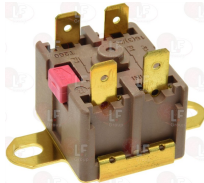

Contact thermostats

7105114 CONTACT THERMOSTAT 160°C
with manual reset - 16A 250V
for Fry top (FIAMMA RST)

FIAMMA RST 4.0.066.0108

FIAMMA RST 4.0.066.0109

3744158 CONTACT THERMOSTAT 95°C
with manual reset
for Bain-marie (FIAMMA RST)