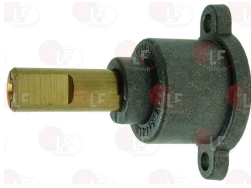

3348036 OLIVE FOR 4 mm ø PIPE
for model PEL 21-22

3348029 PIPE FITTING ø 4 mm
thread M10x1
for model PEL 21-22

3348044 PIPE OLIVE ø 10 mm
for model PEL 20 - 21

3348003 GAS TAP 22S/V
with pilot flame
with vertical flange
fittings ø M20x1.5mm
with flow regulator
thermocouple connection M9x1
D-shaped pin ø 10x8 mm

FIAMMA RST

Suitable for:

3348037 OLIVE FOR PILOT PIPE ø 6 mm
for model PEL 21-22-25

3348043 PIPE FITTING ø 10 mm
thread M16x1.5
for model PEL 20-21

3020078 PIPE FITTING ø 6 mm
thread M10x1

3348017 CAP WITH PIN ø 10x8 mm
pin length 26 mm
for model PEL 22

Suitable for:

3348019 CAP WITH PIN \varnothing 10x9 mm
pin length 26 mm
for model PEL 22

FIAMMA RST

Suitable for:

5014757 CONNECTION PIPE \varnothing 6 mm
thread M10x1 mm

3348024 FLANGE VERTICAL \varnothing 12/10 mm
thread M20x1.5
for model PEL 22