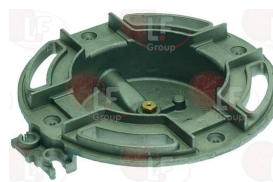

Burners, flame spreaders and accessories

3025300 BURNER CAP ø 120 mm 7Kw

FIAMMA RST 91110.36.032

3025306 BURNER ø 120 mm 7Kw

3025299 BURNER ø 120 mm 7Kw

5017735 BURNER ø 120 mm 7Kw

3020093 BURNER INJECTOR ASSEMBLY
with LPG and natural gas nozzles M9x1
pipe ø 12 mm

3025135 VENTURI SUPPORT 6-10Kw

3025326 FLAME SPREADER \varnothing 130 mm 3.6KW

FIAMMA RST 91140.220.126

3025327 FLAME SPREADER \varnothing 60 mm

FIAMMA RST 91140.220.127

3025328 BURNER \varnothing 130 mm 3.6KW

3025339 VENTURI F/FLAME SPREADER 130 mm 3.6KW

Suitable for:

FIAMMA RST

Suitable for:

3025327 FLAME SPREADER \varnothing 60 mm

FIAMMA RST 91140.220.127

Cables for piezo igniters

3001032 IGNITION CABLE 600 mm
with faston terminal \varnothing 2.4 mm for ignition
with faston hole \varnothing 4 mm for plug