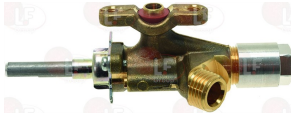

Burners, flame spreaders and accessories

3025300 BURNER CAP ø 120 mm 7Kw

FIAMMA RST 91110.36.032

3025306 BURNER ø 120 mm 7Kw

3025299 BURNER ø 120 mm 7Kw

5017735 BURNER ø 120 mm 7Kw

3020093 BURNER INJECTOR ASSEMBLY
with LPG and natural gas nozzles M9x1
pipe ø 12 mm

FIAMMA RST 91190.127.001

3500356 GAS NOZZLE M11x1 \varnothing 1,60 mm

Gas taps and accessories

3348205 GAS TAP

no pilot burner flame
 connection to pipe flange \varnothing 13 mm
 outlet connection \varnothing 1/4"
 thermocouple connection M9x1
 pin length 25 mm
 D-shaped pin \varnothing 6x4.6 mm
 for Bain-marie gas (FIAMMA RST)