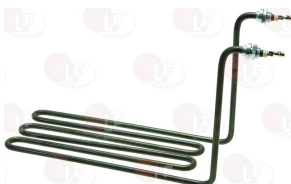

FIAMMA RST 4.0.091.0004

5065081 HEATING ELEMENT 3400W 230V
length 300 mm - width 155 mm
height 180 mm - connections $\varnothing$ 1/4"
for Fryer electric (FIAMMA RST) FCF10 - FCF10+10
FF10 - FF10+10