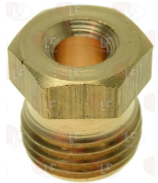

3348044 PIPE OLIVE \varnothing 10 mm
for model PEL 20 - 21

5014757 CONNECTION PIPE \varnothing 6 mm
thread M10x1 mm

3348059 MAGNET PROTECTION NUT M9x1
thread M18x1mm
for model PEL 20-21-22

Suitable for:

3182011 MAGNETIC UNIT PEL SMALL HEADED
ø head 15 mm - ø end 11 mm - length 44 mm
for PEL tap models 20-21
for EGA tap model 25213
for JUNKERS tap model CH110

3348036 OLIVE FOR 4 mm ø PIPE
for model PEL 21-22

3348029 PIPE FITTING ø 4 mm
thread M10x1
for model PEL 21-22

3348044 PIPE OLIVE ø 10 mm
for model PEL 20 - 21

3348003 GAS TAP 22S/V
with pilot flame
with vertical flange
fittings ø M20x1.5mm
with flow regulator
thermocouple connection M9x1
D-shaped pin ø 10x8 mm