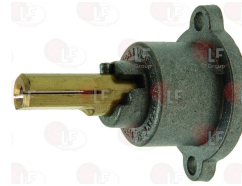

3348060 CAP WITH PIN $\varnothing$ 10x8 mm
pin length 25 mm
for model PEL 23