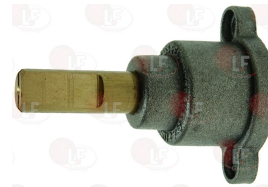

Burners, flame spreaders and accessories

3025300 BURNER CAP ø 120 mm 7Kw

FIAMMA RST 91110.36.032

3025306 BURNER ø 120 mm 7Kw

3025299 BURNER ø 120 mm 7Kw

5017735 BURNER ø 120 mm 7Kw

3020093 BURNER INJECTOR ASSEMBLY
with LPG and natural gas nozzles M9x1
pipe ø 12 mm

FIAMMA RST 4.0.150.0010

3348014 GAS TAP 20/S

without pilot flame
 fittings \varnothing M16x1.5mm
 thermocouple fitting M8x1
 D-shaped pin \varnothing 8x6.5mm

FIAMMA RST 91110.36.013

5014757 CONNECTION PIPE \varnothing 6 mm

thread M10x1 mm

3348059 MAGNET PROTECTION NUT M9x1

thread M18x1mm
 for model PEL 20-21-22

3348020 CAP WITH PIN \varnothing 8x6.5 mm

pin length 22 mm
 for model PEL 20S

3348058 MAGNET PROTECTION NUT M8x1

thread M18x1 mm
 for model PEL 20-21-22