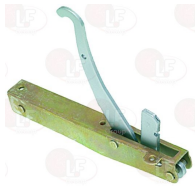

Hinges, catches and accessories

3053007 LEFTHAND DOOR HINGE FOR OVEN
distance between holes 175 mm - overall length 205
height 160 mm