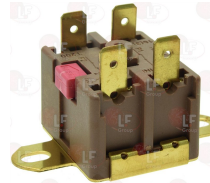

Burners, flame spreaders and accessories

3025300 BURNER CAP ø 120 mm 7Kw

FIAMMA RST 91110.36.032

3025306 BURNER ø 120 mm 7Kw

3025299 BURNER ø 120 mm 7Kw

5017735 BURNER ø 120 mm 7Kw

3020093 BURNER INJECTOR ASSEMBLY
with LPG and natural gas nozzles M9x1
pipe ø 12 mm

3025135 VENTURI SUPPORT 6-10Kw

3025326 FLAME SPREADER \varnothing 130 mm 3.6KW

FIAMMA RST 91140.220.126

3025327 FLAME SPREADER \varnothing 60 mm

FIAMMA RST 91140.220.127

3025328 BURNER \varnothing 130 mm 3.6KW

3025339 VENTURI F/FLAME SPREADER 130 mm 3.6KW

Suitable for:

FIAMMA RST

Suitable for:

3025327 FLAME SPREADER \varnothing 60 mm

FIAMMA RST 91140.220.127

Cables for piezo igniters

3001032 IGNITION CABLE 600 mm
with faston terminal \varnothing 2.4 mm for ignition
with faston hole \varnothing 4 mm for plug

FIAMMA RST 91161.129.006

Contact thermostats

7105114 CONTACT THERMOSTAT 160°C
with manual reset - 16A 250V
for Fry top (FIAMMA RST)

FIAMMA RST 4.0.066.0108

FIAMMA RST 4.0.066.0109

3744158 CONTACT THERMOSTAT 95°C
with manual reset
for Bain-marie (FIAMMA RST)