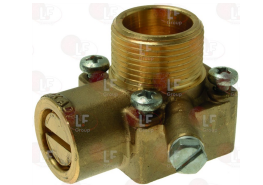

3348040 PIPE OLIVE \varnothing 12 mm
for model PEL 23

3348042 PIPE OLIVE \varnothing 20 mm
for model PEL 23

3348013 GAS TAP 23S/V
 with pilot flame
 with vertical flange
 inlet fitting M28x1.5mm
 outlet connection M24x1.5mm
 with flow regulator
 thermocouple connection M10x1
 D-shaped pin \varnothing 10x8 mm

FIAMMA RST 91115.127.007

3348062 CAP WITH PIN \varnothing 10x8 mm
 pin length 35 mm
 for model PEL 23

3348060 CAP WITH PIN \varnothing 10x8 mm
 pin length 25 mm
 for model PEL 23

3348028 FLANGE VERTICAL \varnothing 12/16 mm
 thread M24x1.5
 for model PEL 23

5014757 CONNECTION PIPE \varnothing 6 mm
 thread M10x1 mm

3182010 MAGNETIC UNIT PEL
 \varnothing head 24 mm - \varnothing end 18 mm - length 59 mm
 thermocouple coupling M10x1
 for PEL tap model 23

3348027 HORIZONTAL FLANGE \varnothing 12/16 mm
 thread M24x1.5 mm
 for model PEL 23