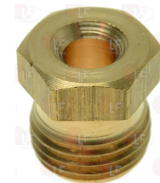

FIAMMA RST

Suitable for:

3020112 OLIVE FOR 6 mm \varnothing PIPE

3020557 PILOT JET \varnothing 0.20 mm

3020040 PILOT JET \varnothing 0.30 mm

3020187 PILOT NOZZLE \varnothing 0.51 mm

3348029 PIPE FITTING \varnothing 4 mm
thread M10x1
for model PEL 21-22