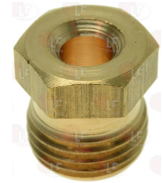

3348033 PIPE FITTING \varnothing 12 mm
thread M24x1.5
for model PEL 23

3348035 PIPE FITTING \varnothing 20 mm
thread M28x1.5
for model PEL 23

3020078 PIPE FITTING \varnothing 6 mm
thread M10x1

3348041 PIPE OLIVE \varnothing 16 mm
for model PEL 23

FIAMMA RST

Suitable for:

3348036 OLIVE FOR 4 mm \varnothing PIPE
for model PEL 21-22

3348034 PIPE FITTING \varnothing 16 mm
thread M24x1.5
for model PEL 23

3348029 PIPE FITTING \varnothing 4 mm
thread M10x1
for model PEL 21-22

3348040 PIPE OLIVE \varnothing 12 mm
for model PEL 23

3348042 PIPE OLIVE \varnothing 20 mm
for model PEL 23

3348013 GAS TAP 23S/V
 with pilot flame
 with vertical flange
 inlet fitting M28x1.5mm
 outlet connection M24x1.5mm
 with flow regulator
 thermocouple connection M10x1
 D-shaped pin \varnothing 10x8 mm