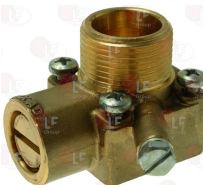

3020078 PIPE FITTING \varnothing 6 mm
thread M10x1

FIAMMA RST

Suitable for:

3348029 PIPE FITTING \varnothing 4 mm
thread M10x1
for model PEL 21-22

3348038 PIPE OLIVE \varnothing 10 mm
for model PEL 22

3348011 GAS TAP 23S/O
with pilot flame
with horizontal flange
inlet fitting M28x1.5mm
outlet connection M24x1.5mm
with flow regulator
thermocouple connection M9x1
D-shaped pin \varnothing 10x8 mm

3348060 CAP WITH PIN \varnothing 10x8 mm
pin length 25 mm
for model PEL 23

FIAMMA RST 91115.220.013

3348062 CAP WITH PIN \varnothing 10x8 mm
pin length 35 mm
for model PEL 23

5014757 CONNECTION PIPE \varnothing 6 mm
thread M10x1 mm

3348028 FLANGE VERTICAL \varnothing 12/16 mm
thread M24x1.5
for model PEL 23

3348027 HORIZONTAL FLANGE \varnothing 12/16 mm
thread M24x1.5 mm
for model PEL 23

Suitable for:

3348037 OLIVE FOR PILOT PIPE \varnothing 6 mm
for model PEL 21-22-25