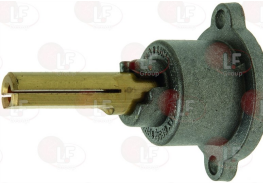

FIAMMA RST 91115.127.007

3348062 CAP WITH PIN $\varnothing$ 10x8 mm
pin length 35 mm
for model PEL 23