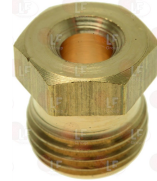

3348043 PIPE FITTING \varnothing 10 mm
thread M16x1.5
for model PEL 20-21

3020078 PIPE FITTING \varnothing 6 mm
thread M10x1

3348074 GAS TAP 21S
with pilot flame
flange pipe connection \varnothing 21 mm
outlet fittings \varnothing M16x1.5mm
with flow regulator
thermocouple connection M8x1
D-shaped pin \varnothing 8x6.5 mm

FIAMMA RST 91140.220.017

3348058 MAGNET PROTECTION NUT M8x1
thread M18x1 mm
for model PEL 20-21-22

FIAMMA RST

Suitable for:

3348036 OLIVE FOR 4 mm \varnothing PIPE
for model PEL 21-22

3348029 PIPE FITTING \varnothing 4 mm
thread M10x1
for model PEL 21-22

3348044 PIPE OLIVE \varnothing 10 mm
for model PEL 20 - 21

5014757 CONNECTION PIPE \varnothing 6 mm
thread M10x1 mm

3348059 MAGNET PROTECTION NUT M9x1
thread M18x1mm
for model PEL 20-21-22

Suitable for:

3182011 MAGNETIC UNIT PEL SMALL HEADED
ø head 15 mm - ø end 11 mm - length 44 mm
for PEL tap models 20-21
for EGA tap model 25213
for JUNKERS tap model CH110