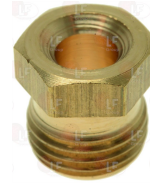

FIAMMA RST 91140.05.009

3020441 COUPLING FOR HOSE \varnothing 7 mm
thread M11x1 mm

3020200 FITTING FOR THERMOCOUPLE \varnothing 6.5 mm
thread M10x1

3020541 NOZZLE FOR PILOT BURNER 0.35 mm

3345021 OLIVE FOR PIPE \varnothing 4 mm