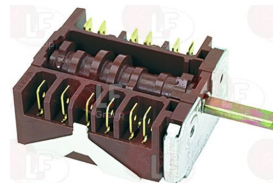

FORVED FRIGRUBINFR8

Heating elements

- 3455456 HEATING ELEMENT 3000W 230V**
length 360 mm - width 65 mm
height 240 mm - fittings ø 1/4"

FORVED 3108

Indicator lights

3221101 GREEN INDICATOR LAMP 230V
 head \varnothing 15 mm - \varnothing hole 13 mm - 120°C
 M faston 6.3x0.8 mm
 universal application

Suitable for:

FORVED

Suitable for:

Rotary switches

3057216 SELECTOR SWITCH 0-1 POSITIONS
contact capacity 16A 230V - max 150°C
D-shaped pin 6x4.6 mm

FORVED

3057076 SELECTOR SWITCH 0-6 POSITIONS
contact capacity 16A 250V - max 150°C
D shaft \varnothing 6x4.6 mm

FORVED SNACKCOMMUT

Switches

3319944 SWITCH 2-POLE GREEN 16A 250V
16(4)A 250V - with indicator lamp
silk-screen printing 0 - I
max. temperature 120°C
mounting hole 22x30 mm

FORVED TOSTINTER

Thermostats

3444008 KNOB BLACK \varnothing 41 mm 0-90°C
D-shaped hole 6x4.6 mm
for thermostat IMIT

FORVED VETRMANTERM

3444174 SINGLE-PHASE THERMOSTAT 50-320°C
D-shaped pin \varnothing 6x4.6 mm
capillary length 900 mm - 16A 250V
bulb \varnothing 3x220 mm

FORVED GRILLTERMOS

3444004 THERMOSTAT SINGLE-PHASE TR2 0-90°C
D-shaped pin \varnothing 6x4.6 mm
capillary length 1500 mm - 15A 250V
bulb \varnothing 6.5x95 mm