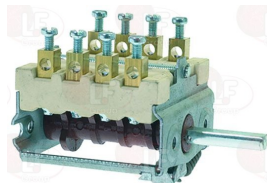

FORVED FRIGRUBINFR8

Heating elements

- 3455456 HEATING ELEMENT 3000W 230V**
length 360 mm - width 65 mm
height 240 mm - fittings ø 1/4"

FORVED 3108

Indicator lights

3221101 GREEN INDICATOR LAMP 230V
 head \varnothing 15 mm - \varnothing hole 13 mm - 120°C
 M faston 6.3x0.8 mm
 universal application

Suitable for:

FORVED

Suitable for:

Rotary switches

3057216 SELECTOR SWITCH 0-1 POSITIONS
contact capacity 16A 230V - max 150°C
D-shaped pin 6x4.6 mm

FORVED

3057076 SELECTOR SWITCH 0-6 POSITIONS
contact capacity 16A 250V - max 150°C
D shaft \varnothing 6x4.6 mm

FORVED SNACKCOMMUT

Switches

3319944 SWITCH 2-POLE GREEN 16A 250V
16(4)A 250V - with indicator lamp
silk-screen printing 0 - I
max. temperature 120°C
mounting hole 22x30 mm

FORVED TOSTINTER

Thermostats

3444008 KNOB BLACK \varnothing 41 mm 0-90°C
D-shaped hole 6x4.6 mm
for thermostat IMIT

FORVED VETRMANTERM

3444174 SINGLE-PHASE THERMOSTAT 50-320°C
D-shaped pin \varnothing 6x4.6 mm
capillary length 900 mm - 16A 250V
bulb \varnothing 3x220 mm

FORVED GRILLTERMOS

3444004 THERMOSTAT SINGLE-PHASE TR2 0-90°C
D-shaped pin \varnothing 6x4.6 mm
capillary length 1500 mm - 15A 250V
bulb \varnothing 6.5x95 mm