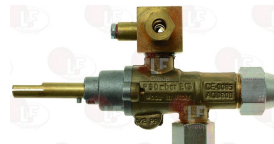

GARLAND G01410-1

3348121 GAS TAP
without pilot flame
inlet connection M10x1
thermocouple connection M9x1
D-shaped pin \varnothing 9x8 mm

GARLAND 2043500

3348123 GAS TAP
without pilot flame
complete with nozzle \varnothing 0.47 mm
D-shaped pin \varnothing 8x6.5 mm - long pin

GARLAND G4447-47A

GARLAND G444747A

3348124 GAS TAP
connections M9x1 and M10x1
thermocouple connection M8x1
D-shaped pin \varnothing 8.5x6 mm

GARLAND 2187100

3348120 GAS TAP 21S
with pilot flame
with swivel horizontal flange
inlet fittings \varnothing M16x1.5mm
double outlet connections
thermocouple connection M9x1
D-shaped long pin \varnothing 8x6.5 mm

GARLAND 2200196

Suitable for:

3348122 GAS TAP 21S
 with connection and olive
 with pilot flame
 with swivel horizontal flange
 inlet connection M16x1.5 mm
 outlet fitting M10x1 mm
 thermocouple connection M9x1
 D-shaped long pin \varnothing 8x6.5 mm
 for RT28G