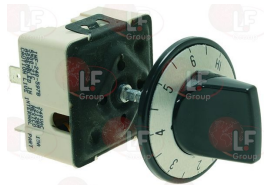

GARLAND 807-1603

3526235 LPG BLIND PLATE
for GAS VALVE UNITROL 7000

GARLAND 817009

3440128 THERMOPILE \varnothing 9x65 mm
250÷750mV
cable length 900 mm - with fitting M9X1
with supply fixing M10x1
per VALVOLA GAS UNITROL 7000

GARLAND 8100162

3440172 TWIN LEAD THERMOPILE \varnothing 9x65 mm
250÷750mV
cable length 850 mm - with fitting M11x1
for VALVE GAS UNITROL 7000

GARLAND UK33

Electronic boxes

- 3091030 IGNITION CONTROL**
model BASO - 24VAC 50/60Hz 0,2A

GARLAND 2329100

Energy regulators

- 3350046 ENERGY REGULATOR**
contact capacity 240V 15A
D-shaped pin \varnothing 6x4.6 mm
complete with screen-printed knob
for various applications

GARLAND G031185-2

Fryer baskets and accessories