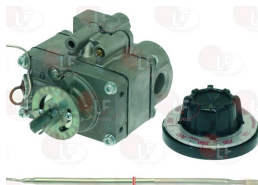

3526218 GAS VALVE \varnothing 3/8"FF H15HR-2
 inlet \varnothing 3/8" F - outlet \varnothing 3/8" F
 with red push-button
 for Kitchen gas (GARLAND) GV280 - H280
 for Oven under cooktop gas (GARLAND) G280

GARLAND 1415703

3526217 GAS VALVE \varnothing 3/8"FF H15HR-6
 inlet \varnothing 3/8" F - outlet \varnothing 3/8" F
 with red button

GARLAND G01969-1H

3523064 GAS VALVE 150 ÷ 500°F
 complete with knob \varnothing 62 mm
 inlet \varnothing 3/8" F - outlet \varnothing 3/8" F
 capillary length 1250 mm
 bulb \varnothing 6x365 mm