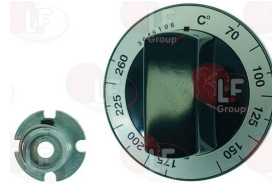

GARLAND 4512142

3241680 BLACK KNOB ø 63 mm UNIVERSAL
D shaft hole 6x4.6 mm