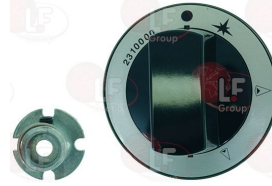

GARLAND 4512140

3241686 BLACK KNOB ø 62 mm SILK-SCREEN PRINTED
for GAS TAP