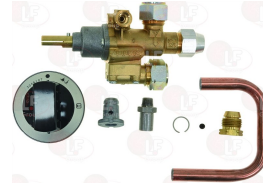

Suitable for:

3348122 GAS TAP 21S
with connection and olive
with pilot flame
with swivel horizontal flange
inlet connection M16x1.5 mm
outlet fitting M10x1 mm
thermocouple connection M9x1
D-shaped long pin $\varnothing$ 8x6.5 mm
for RT28G

GARLAND 2200199

Suitable for:

3348125 GAS TAP 22S/0
complete with knob, fittings and copper pipe
with pilot flame
connections M20x1.5 mm
thermocouple connection M9x1
D-shaped pin $\varnothing$ 10x8 mm

GARLAND 2513399

3348126 GAS TAP 22S/0
with connections and olives
without pilot flame
fittings $\varnothing$ M20x1.5mm
thermocouple connection M9x1
D-shaped pin $\varnothing$ 10x8 mm

GARLAND 2187099

Gas valves and accessories

3526218 GAS VALVE $\varnothing$ 3/8"FF H15HR-2
inlet $\varnothing$ 3/8" F - outlet $\varnothing$ 3/8" F
with red push-button
for Kitchen gas (GARLAND) GV280 - H280
for Oven under cooktop gas (GARLAND) G280

GARLAND 1415703

3526217 GAS VALVE $\varnothing$ 3/8"FF H15HR-6
inlet $\varnothing$ 3/8" F - outlet $\varnothing$ 3/8" F
with red button

GARLAND G01969-1H

3523064 GAS VALVE 150 ÷ 500°F
complete with knob $\varnothing$ 62 mm
inlet $\varnothing$ 3/8" F - outlet $\varnothing$ 3/8" F
capillary length 1250 mm
bulb $\varnothing$ 6x365 mm

GARLAND G03145-048