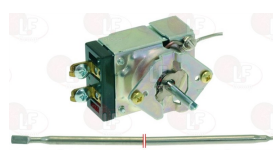

GARLAND G0894-01

3444810 THERMOSTAT 75-550°F
complete with wiring
threaded bulb $\varnothing$ 1/2" - $\varnothing$ 16x134 mm
10A 120Vac / 5A 240Vac
with adjusting screw