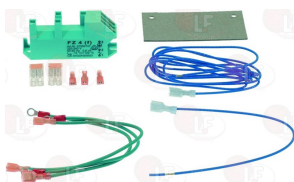

Spark generators

3181009 SPARK GENERATOR 4 OUTLETS