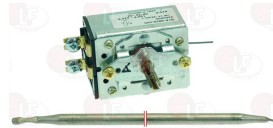

GARLAND 2300500

3444814 SINGLE-PHASE THERMOSTAT 280°C
D-shaped pin $\varnothing$ 6x4.6 mm
capillary length 1350 mm
bulb $\varnothing$ 6x300 mm
for Oven under cooktop (GARLAND)