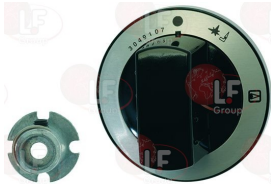

GARLAND 4512150

3241687 BLACK KNOB ø 62 mm SILK-SCREEN PRINTED
for GAS TAP