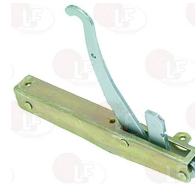

GAYC 12501100

3755637 HEATING ELEMENT 3500W 220V
length 265 mm - width 285 mm
height 170 mm - couplings M12x1,25 mm
for Fryer electric (GAYC) F10

GAYC 12430120

GAYC 12501060

3755934 HEATING ELEMENT 5000W 230V
length 335 mm - width 225 mm
height 200 mm - flange 50x22 mm
for Fryer electric (GAYC)

GAYC 12430170

GAYC 12501160

Hinges, catches and accessories

3053007 LEFTHAND DOOR HINGE FOR OVEN
distance between holes 175 mm - overall length 205
height 160 mm

GAYC 37760110

3053006 RIGHTHAND DOOR HINGE FOR OVEN
distance between holes 175 mm - overall length 205
height 160 mm

GAYC 37760100

Ignitors

3001020 PIEZO IGNITER

a \varnothing 18 mm hole is required for the assembly
faston M \varnothing 2.4 mm

GAYC 12410100

Indicator lights

3221324 GREEN INDICATOR LAMP 250V

head \varnothing 10 mm - hole \varnothing 9 mm - 120°C
wire connection length 200 mm
for Fryer electric (GAYC) F-10 - F-15 SNACK
F-15 SUPERSNACK - F-15+15 SNACK
F-15+15 SUPERSNACK - F-15+15P SUPEREXTRASNACK
F-15P SNACK - F-4 - F-4+4 - F-8 SNACK
F-8 SUPERSNACK - F-8+8 SNACK - F-8+8G - F-8G
F8+8 SUPERSNACK

GAYC 12220220

3221302 INDICATOR LAMP RED 250V

\varnothing head 10 mm - \varnothing hole 9 mm
wire connection length 200 mm

GAYC 12220200

3221323 RED INDICATOR LAMP 250V

head \varnothing 14 mm - hole \varnothing 13 mm
for Salamander (GAYC)
for Toaster (GAYC)