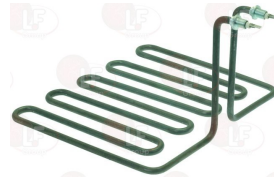

GAYC

3755638 HEATING ELEMENT 3000W 230V
length 260 mm - width 195 mm
height 160 mm - couplings M12x1,25 mm
for Fryer electric (GAYC) F8 - F8+8

GAYC 12430080

GAYC 12501040

3755935 HEATING ELEMENT 3000W 230V
external ø 195 mm - total height 78 mm
flange 70x22 mm

GAYC 12420150

GAYC 12507700

3755636 HEATING ELEMENT 3500W 220V
length 305 mm - width 220 mm
height 155 mm - couplings M12x1,25 mm
for Fryer electric (GAYC) F15 SNACK - F8 SNACK

GAYC 0441413045

GAYC 12430100

GAYC 12501100

3755637 HEATING ELEMENT 3500W 220V
length 265 mm - width 285 mm
height 170 mm - couplings M12x1,25 mm
for Fryer electric (GAYC) F10

GAYC 12430120

GAYC 12501060

3755934 HEATING ELEMENT 5000W 230V
length 335 mm - width 225 mm
height 200 mm - flange 50x22 mm
for Fryer electric (GAYC)

GAYC 12430170

GAYC 12501160

Hinges, catches and accessories

3053007 LEFTHAND DOOR HINGE FOR OVEN
distance between holes 175 mm - overall length 205
height 160 mm

GAYC 37760110

3053006 RIGHTHAND DOOR HINGE FOR OVEN
distance between holes 175 mm - overall length 205
height 160 mm