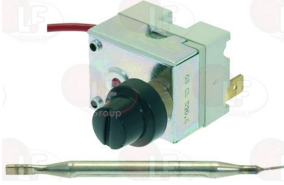

GAYC 12150200

3247004 TERMINAL BLOCK 3-POLE CERAMIC

for cable max. 4 mmq
operating temperature 300°C
nominal voltage 250V
dimensions 33x18x15 mm

GAYC 12150240

Thermocouples and accessories

3440064 NUT FOR THERMOCOUPLE M8x1

GAYC 13210260

3440251 THERMOCOUPLE M8x1 32cm THREAD M8x1

GAYC 12410020

Suitable for:

GAYC

Suitable for:

Thermostats

3444598 SINGLE-PHASE THERMOSTAT 230°C
with manual reset
covered capillary length 930 mm - 16A 250V
bulb \varnothing 5x70 mm

GAYC 12411040

3444007 THERMOSTAT SINGLE-PHASE TR2 0-300°C
D-shaped pin \varnothing 6x4.6 mm
capillary length 1500 mm - 15A 250V
bulb \varnothing 3.5x190 mm

GAYC 12410300

GAYC 12411020

Timers

3446056 TIMER 120 MINUTES M2
mechanical timer with acoustic alarm
manual left position possible
manually set cycle 120 minutes
contact capacity 16(4)A 250V
max temperature 125°C
D-shaped pin \varnothing 6x4.6 mm