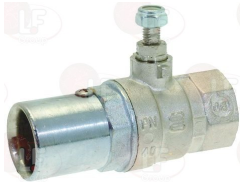

GIGA 0000X15600

5026246 DRAIN TAP $\varnothing$ 3/4" F
outlet $\varnothing$ internal 22 mm
for Bain-marie electric (GIGA) - Series 650
for Bain-marie gas (GIGA) - Series 650
for Fryer electric (GIGA) - Series 650-700
for Fryer gas (GIGA) - Series 650
for Grill electric (GIGA) - Series 650-700