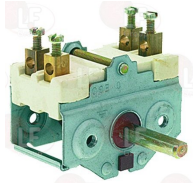

GIGA 6030012

3057186 SELECTOR SWITCH 0-1 POSITIONS
contact capacity 16A 250V - max 150°C
D-shaft $\varnothing$ 6x4.6 mm