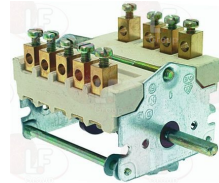

GIGA X51300

3057002 SELECTOR SWITCH 0-3 POSITIONS
contact capacity 32A 250V - max 150°C
D-shaped pin $\varnothing$ 6x4.6 mm