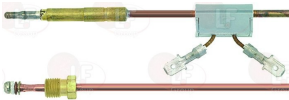

GIGA X14000

3440066 INTERRUPTED THERMOCOUPLE M9x1 60 cm
interrupted contact with fastons
for Fryer (GIGA) KFG20D