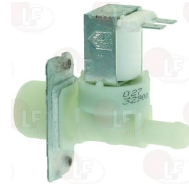

GIGA SDTR0091

3120005 SOLENOID VALVE 329 220/240V $\varnothing$ 10 mm
solenoid valve 180° - 220/240V 50/60Hz - max 90°C
inlet 3/4" - outlet $\varnothing$ 10 mm