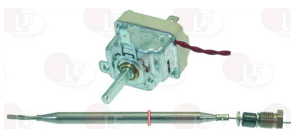

Suitable for:

GIGA

Suitable for:

Thermostatic gas valves

3345028 THERMOSTATIC TAP SABAF

adjustment temperature 300°C
flange coupling
outlet pipe fitting M13x1 mm
thermocouple connection M8x1mm
bulb $\varnothing$ 4x150 mm
capillary length 850 mm
D-shaped pin $\varnothing$ 6x4.6 mm
for Oven under cooktop gas (GIGA) CC120G - CC80G
CC81G - C4FFLG - C4FFLGP - C6FFLG - C6FFLGP

GIGA X68053

3345006 THERMOSTATIC TAP 24ST

Adjustment temperature 120-320°C
connections M20x1.5 mm
thermocouple connection M9x1
bulb $\varnothing$ 6x100 mm
capillary length 1200 mm
D-shaped pin $\varnothing$ 10x8 mm

GIGA 0000X11200

Thermostats

3444224 BULB HOLDING CLIP

for heating element thermostat
for pipe $\varnothing$ 8 mm - for bulb $\varnothing$ 6 mm
for Fryer (GIGA) - Series 600 - Series 700
Series 900

GIGA M86500

3250220 BULB HOLDING CLIP $\varnothing$ 6 mm

for heating element thermostat
for Fryer electric (GIGA) CF4E - CF6E - IF1E4
IF2E6 - IF4E - IF6E - KFE1 - KFE2 - OPFE1
OPFE2 - SKF1E - SKF2E - SKF4E - SKF6E - TF4E
TF6E

GIGA M86800

3250218 BULB HOLDING CLIP $\varnothing$ 8.5 mm

for heating element thermostat
for Fryer electric (GIGA) CF2E4 - SKF2E4 - SK10DSE
SK10SE - TF2EA - 15DPE - 15PE

GIGA M86900

3444008 KNOB BLACK $\varnothing$ 41 mm 0-90°C

D-shaped hole 6x4.6 mm
for thermostat IMIT

GIGA SD903982

3444233 SINGLE-PHASE THERMOSTAT 100-190°C

D-shaped pin $\varnothing$ 6x4.6 mm
covered capillary length 1750 mm - 16A 250V
bulb $\varnothing$ 6x133 mm - with adapter nipple bland M9x1
for Fryer (GIGA) - Series 700 - Series 900

GIGA X49400

GIGA X56800

GIGA Y16000

3444238 SINGLE-PHASE THERMOSTAT 230°C

with manual reset
covered capillary length 850 mm - 15A 250V
button bulb $\varnothing$ 14x26 mm
for Fryer (GIGA) - Series 600 - Series 700
Series 900

GIGA X43400

GIGA X49400

GIGA 0000X43400