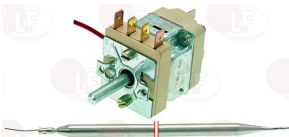

GIGA X5780011

3444209 SINGLE-PHASE THERMOSTAT 355°C
with manual reset
covered capillary length 880 mm - 16A 250V
bulb $\varnothing$ 4x124 mm
for Boiling pan (GIGA) - Series 900
for Bratt pan (GIGA) - Series 900
for Fry top (GIGA) - Series 900