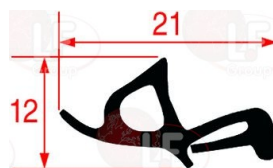

Suitable for:

GIGA

3526133 VALVE EUROSIT FOR FRY TOP 60÷300°C

inlet $\varnothing$ 3/8" F - outlet $\varnothing$ 3/8" F
thermocouple connection M9x1
maximum gas inlet pressure 50 mbar
outlet pressure calibration range
outlet 3÷18 mbar
ambient temperature 0÷80°C
capillary length 1050 mm
bulb $\varnothing$ 4x72 mm
for Fry top gas (GIGA)
Series 650
for Oven under cooktop gas (GIGA)
Series 700 - Series 900

GIGA X13400

Suitable for:

3523001 VALVE M1 $\varnothing$ 1/8"MF

inlet $\varnothing$ 1/8" M - outlet $\varnothing$ 1/8" M
thermocouple connection M8x1
maximum gas inlet pressure 150 mbar
room temperature 0÷80°C
with thread under the button for ring nut

GIGA Y21800

Gaskets for oven door

3186312 OVEN DOOR GASKET 1300 mm

made of silicone elastomer
profile dimensions 20x10 mm
COLOUR BLACK
for Oven under cooktop (GIGA) - Series 700
Series 900

GIGA 0000X05600

3186403 OVEN DOOR GASKET 1400 mm

made of silicone elastomer
profile dimensions 21x12 mm
COLOUR BLACK
for Oven under cooktop (GIGA) - Series 600

GIGA X68009

GIGA 50015

3186786 OVEN DOOR GASKET 600x300 mm

made of silicone elastomer
with fastening clips - 3 sides
profile dimensions 10x9 mm
COLOUR BLACK
for Oven under cooktop (GIGA) - Series SNACK650

GIGA X68201

Grids for kitchen

3185026 SHELF 580x370 mm

for Pot stove (GIGA) - Series SNACK600

GIGA 0550M48200

GIGA 1550Y63000

3185025 SHELF 580x385 mm

for Pot stove (GIGA) - Series COUNTER700

GIGA 0550X25000

GIGA 1550X25000