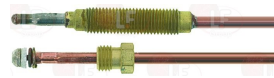

GIGA X17600

3440857 THERMOCOUPLE SIT M8x1 150 cm - 10 PCS
GIUNTO M8x1