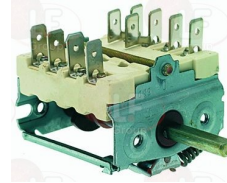

GIGA X40900

3057178 SELECTOR SWITCH 0-1 POSITIONS
contact capacity 16A 250V - max 150°C
D-shaped pin 6x4.6 mm