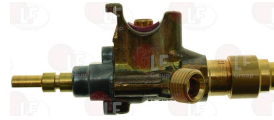

## Gas taps and accessories

**3348089 BRACKET FOR TAP**

GIGA X07400

GIGA X68052

**3183044 GAS TAP**

flange type outlet  
pipe flange-fitting  $\varnothing$  13 mm  
outlet fitting  $\varnothing$  1/4"  
eye thermocouple fitting  
pin length 25 mm  
D-shaped pin  $\varnothing$  6x4.6 mm  
for Kitchen (GIGA) - Series 650