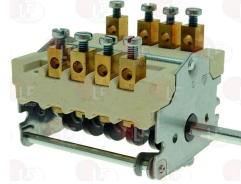

GIGA Y16200

3057176 SELECTOR SWITCH 0-1 POSITIONS
contact capacity 32A 250V - max 150°C
D-shaft $\varnothing$ 6x4.6 mm
for Grill electric (GIGA) SKR40W-SKR60E