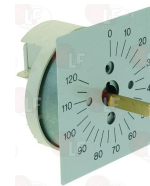

3446002 TIMER 120 MINUTES

complete with silk-screen printed plate
mechanical timer with sound alarm
mechanical movement with balance wheel
120 minutes manually set cycle
bipolar with contact capacity 16(3)A 250V
max temperature 125°C
D-shaped pin $\varnothing$ 6x4.6 mm

GIGA R31700