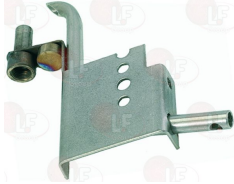

GIGA X19906

3020266 PILOT SPOUT 1 FLAME
for Pot stove gas (GIGA) - Series 700 - Series 900