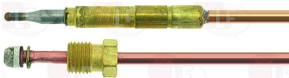

GIGA X14000

**3440066 INTERRUPTED THERMOCOUPLE M9x1 60 cm**  
 interrupted contact with fastons  
 for Fryer (GIGA) KFG20D

GIGA X19100

**3440064 NUT FOR THERMOCOUPLE M8x1**

GIGA X15900

**3440894 THERMOCOUP.SIT QUICK M9x1 100 cm - 10 PCS**