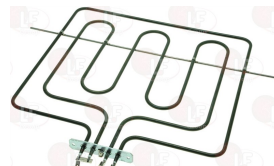

GIGA X68203

5015633 HEATING ELEMENT TOP 2600W 230V
length 355 mm - width 355 mm
flange 100x22 mm
for Oven under cooktop electric (GIGA)
Series 650-700-900