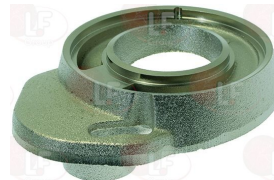

GIGA 0750X21200

GIGA 0900X21200

GIGA 721-026-00

3025168 BURNER $\varnothing$ 75 mm 3.5 KW