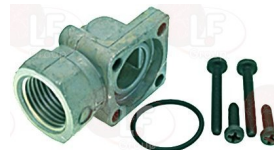

GIGA E30100080

- 3523035 KNOB MINISIT BLACK  $\varnothing$  37 mm**

GIGA

- 3523038 MINISIT ELBOW FLANGE  $\varnothing$  1/2" F**  
 with screws and "O" ring

GIGA X17500

- 3523949 MINISIT VALVE FOR FRYER 110÷190°C**  
 inlet  $\varnothing$  1/2" F - outlet  $\varnothing$  3/8" F  
 thermocouple connection M9x1  
 maximum gas inlet pressure 50 mbar  
 ambient temperature 0÷60°C  
 capillary length 1050 mm  
 bulb  $\varnothing$  6x105 mm  
 supplied without lid knob and flanges