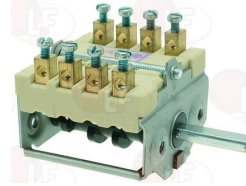

3057098 SELECTOR SWITCH 0-3 POSITIONS
contact capacity 16A 250V - max 150°C
D-shaft ø 6x4.6 mm

GIGA AEC011ZR10

3057180 SELECTOR SWITCH 0-3 POSITIONS
contact capacity 16A 250V - max 150°C
D-shaft ø 6x4.6 mm

GIGA X44100

3057305 SELECTOR SWITCH 0-3 POSITIONS
contact capacity 18A 240V - max 150°C
D-shaped pin ø 6x4.6 mm
for Boiling pan electric (GIGA) CPEI - KPIGN27E
KPI10E - KPI15E - KPI15EA - OPPI10E - OPPI15E
OPPI15EA

GIGA E11000

3057024 SELECTOR SWITCH 0-6 POSITIONS
contact capacity 16A 250V - max 150°C
D-shaped pin ø 6x4.6 mm
for Kitchen electric (GIGA)
Series 600 - Series 700 - Series 800 - Series 900

GIGA X40800

GIGA X54100

3057079 SELECTOR SWITCH 0-9 POSITIONS
contact capacity 16A 250V - max 150°C
D shaft ø 6x4.6 mm
for Oven under cooktop electric (GIGA)
Series 600 - Series 700 - Series 900

GIGA X68204

Safety groups for pans and spare parts

3184013 DEPRESSION VALVE ø 3/4" M
in chrome plated brass
for safety group ø 1" 1/4

GIGA Y70200

3184007 PRESSURE GAUGE ø 60 mm
in chrome plated brass
radial connection 1/4"
scale 0-1 bar
for safety groups

GIGA E51000

GIGA Y70700