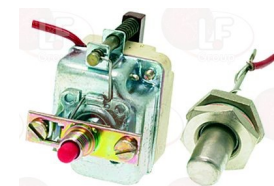

3444238 SINGLE-PHASE THERMOSTAT 230°C

with manual reset
covered capillary length 850 mm - 15A 250V
button bulb $\varnothing$ 14x26 mm
for Fryer (GIGA) - Series 600 - Series 700
Series 900