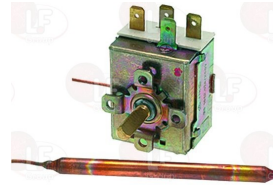

GIGA X43100

3444000 THERMOSTAT SINGLE-PHASE 75-172°C
D-shaped pin $\varnothing$ 6x4.6 mm
capillary length covered 900 mm - 16A 250V
button bulb $\varnothing$ 14x10 mm
complete with nut and gasket
for Fryer gas (GIGA)
Series SKF