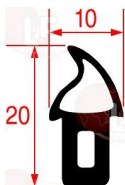

Gaskets for oven door

3186312 OVEN DOOR GASKET 1300 mm

made of silicone elastomer
profile dimensions 20x10 mm
COLOUR BLACK
for Oven under cooktop (GIGA) - Series 700
Series 900

GIGA 0000X05600

3186403 OVEN DOOR GASKET 1400 mm

made of silicone elastomer
profile dimensions 21x12 mm
COLOUR BLACK
for Oven under cooktop (GIGA) - Series 600