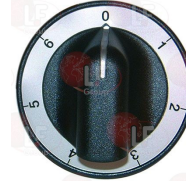

GIGA 0000Y04100   GIGA 0000Y65005

3241221 BLACK KNOB ø 70 mm 100-195°C
D shaft hole 6x4.6 mm
for Fryer (GIGA) E - E10B - MB - SKF