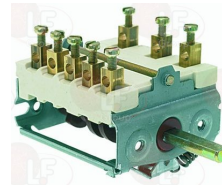

GIGA E11000

3057024 SELECTOR SWITCH 0-6 POSITIONS
contact capacity 16A 250V - max 150°C
D-shaped pin ø 6x4.6 mm
for Kitchen electric (GIGA)
Series 600 - Series 700 - Series 800 - Series 900

GIGA X40800

GIGA X54100

3057079 SELECTOR SWITCH 0-9 POSITIONS
contact capacity 16A 250V - max 150°C
D shaft ø 6x4.6 mm
for Oven under cooktop electric (GIGA)
Series 600 - Series 700 - Series 900