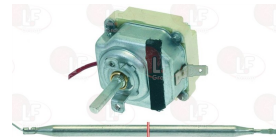

Suitable for:

GIGA

5025572 THERMOSTATO THREE-PHASE 180°C
manual reset
covered capillary length 3000 mm - 20A 400V
bulb $\varnothing$ 4x125 mm
for Boiling pan electric (GIGA) - Series 700-900
for Boiling pan gas (GIGA) - Series 700-900

GIGA E10500

3444005 THERMOSTAT SINGLE-PHASE TR2 0-120°C
D-shaped pin $\varnothing$ 6x4.6 mm
capillary length 1500 mm - 15A 250V
bulb $\varnothing$ 6.5x95 mm

GIGA X43100

3444000 THERMOSTAT SINGLE-PHASE 75-172°C
D-shaped pin $\varnothing$ 6x4.6 mm
capillary length covered 900 mm - 16A 250V
button bulb $\varnothing$ 14x10 mm
complete with nut and gasket
for Fryer gas (GIGA)
Series SKF

GIGA 0000X43300

3444198 THREE-PHASE THERMOSTAT 100-180°C
D-shaped pin $\varnothing$ 6x4.6 mm
covered capillary length 2000 mm - 10A 400V
bulb $\varnothing$ 6x130 mm

GIGA X43800

3444040 THREE-PHASE THERMOSTAT 100-300°C
D-shaped pin $\varnothing$ 6x4.6 mm
covered capillary length 1150 mm - 10A 400V
bulb $\varnothing$ 6x80 mm
for Bratt pan electric (GIGA) SKBR40E

GIGA X43200

GIGA X43900

GIGA Y16400

3444298 THREE-PHASE THERMOSTAT 337°C
with manual reset
covered capillary length 850 mm - 10A 400V
button bulb $\varnothing$ 14x10 mm

GIGA R65070050

3444370 THREE-PHASE THERMOSTAT 350°C
with manual reset
covered capillary length 3000 mm - 10A 400V
bulb $\varnothing$ 6x90 mm
for Fry top (GIGA) - Series SKT - Series 700
Series 800 - Series 900
for Oven under cooktop (GIGA) - Series 900

GIGA X44800

GIGA 448001

3444632 THREE-PHASE THERMOSTAT 360°C
with manual reset
covered capillary length 1800 mm - 20A 300V
bulb $\varnothing$ 4x120 mm

GIGA E40100062

GIGA Y16600

GIGA Y72100