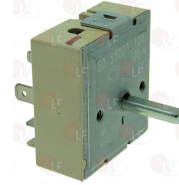

3350035 ENERGY ADJUSTER

contact capacity 230V 13A
max temperature 125°C
D-shaped pin ø 6x4.6 mm