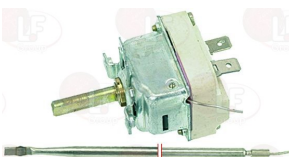

GIGA X49800

3444174 SINGLE-PHASE THERMOSTAT 50-320°C
D-shaped pin $\varnothing$ 6x4.6 mm
capillary length 900 mm - 16A 250V
bulb $\varnothing$ 3x220 mm