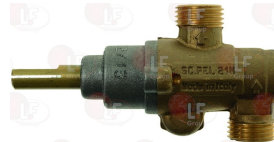

GIGA x08100

3348014 GAS TAP 20/S
without pilot flame
fittings $\varnothing$ M16x1.5mm
thermocouple fitting M8x1
D-shaped pin $\varnothing$ 8x6.5mm