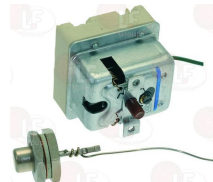

Suitable for:

GIGA

5025572 THERMOSTATO THREE-PHASE 180°C
manual reset
covered capillary length 3000 mm - 20A 400V
bulb $\varnothing$ 4x125 mm
for Boiling pan electric (GIGA) - Series 700-900
for Boiling pan gas (GIGA) - Series 700-900

GIGA E10500

3444005 THERMOSTAT SINGLE-PHASE TR2 0-120°C
D-shaped pin $\varnothing$ 6x4.6 mm
capillary length 1500 mm - 15A 250V
bulb $\varnothing$ 6.5x95 mm

GIGA X43100

3444000 THERMOSTAT SINGLE-PHASE 75-172°C
D-shaped pin $\varnothing$ 6x4.6 mm
capillary length covered 900 mm - 16A 250V
button bulb $\varnothing$ 14x10 mm
complete with nut and gasket
for Fryer gas (GIGA)
Series SKF

GIGA 0000X43300

3444198 THREE-PHASE THERMOSTAT 100-180°C
D-shaped pin $\varnothing$ 6x4.6 mm
covered capillary length 2000 mm - 10A 400V
bulb $\varnothing$ 6x130 mm

GIGA X43800

3444040 THREE-PHASE THERMOSTAT 100-300°C
D-shaped pin $\varnothing$ 6x4.6 mm
covered capillary length 1150 mm - 10A 400V
bulb $\varnothing$ 6x80 mm
for Bratt pan electric (GIGA) SKBR40E

GIGA X43200

GIGA X43900

GIGA Y16400

3444298 THREE-PHASE THERMOSTAT 337°C
with manual reset
covered capillary length 850 mm - 10A 400V
button bulb $\varnothing$ 14x10 mm

GIGA R65070050

3444370 THREE-PHASE THERMOSTAT 350°C
with manual reset
covered capillary length 3000 mm - 10A 400V
bulb $\varnothing$ 6x90 mm
for Fry top (GIGA) - Series SKT - Series 700
Series 800 - Series 900
for Oven under cooktop (GIGA) - Series 900

GIGA X44800

GIGA 448001

3444632 THREE-PHASE THERMOSTAT 360°C
with manual reset
covered capillary length 1800 mm - 20A 300V
bulb $\varnothing$ 4x120 mm

GIGA E40100062

GIGA Y16600

GIGA Y72100