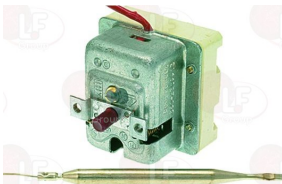

GIGA R65070050

3444370 THREE-PHASE THERMOSTAT 350°C
with manual reset
covered capillary length 3000 mm - 10A 400V
bulb $\varnothing$ 6x90 mm
for Fry top (GIGA) - Series SKT - Series 700
Series 800 - Series 900
for Oven under cooktop (GIGA) - Series 900

GIGA X44800

GIGA 448001

3444632 THREE-PHASE THERMOSTAT 360°C
with manual reset
covered capillary length 1800 mm - 20A 300V
bulb $\varnothing$ 4x120 mm