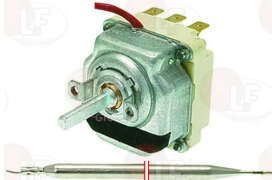

3444371 THREE-PHASE THERMOSTAT 70-195°C

D-shaped pin $\varnothing$ 6x4.6 mm
covered capillary length 1500 mm - 10A 400V
bulb $\varnothing$ 6x135 mm
for Fryer (GIGA) - Series 600 - Series 700
Series 800 - Series 900
for Fryer electric (GIGA) SKF2E
for Fryer electric (GIGA) SKF2E

GIGA X43800