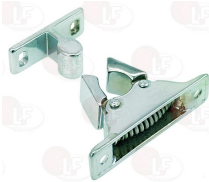

GIGA E20200014
GIGA

GIGA E20200014+E51500

GIGA E51500

3398021 OVEN DOOR CATCH
distance between holes 47 mm
catch distance 27 mm