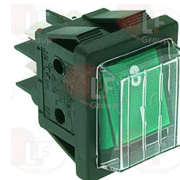

GIGA D410005

3319012 SWITCH 2-POLE GREEN 16A 250V
16(4)A 250V
with indicator lamp and switch cover
screen printing 0 - I
max. temperature 120°C
mounting hole 22x30 mm