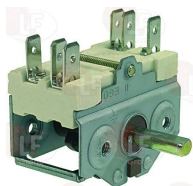

Rotary switches

3057017 SELECTOR SWITCH 0-1 0-1 POSITIONS
contact capacity 16A 250V - max 150°C
D-shaped pin ø 6x4.6 mm