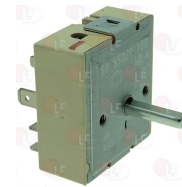

### 3350026 ENERGY ADJUSTER

contact capacity 230V 13A - max temperature 125°C  
D-shaped pin ø 6x4.6 mm  
double rotation direction  
for PYROCERAM. TOPS-SALAMANDERS-POTATO WARMERS

HAKA

### 3350035 ENERGY ADJUSTER

contact capacity 230V 13A  
max temperature 125°C  
D-shaped pin ø 6x4.6 mm

HAKA

## Heating elements

**3355829 CERAMIC HEATING ELEMENT 650W 230V**  
length 245 mm - width 60 mm

HAKA 9187

**3355736 HEATING ELEMENT 1500W 230V**  
length 295 mm - width 40 mm  
height 25 mm - fittings M14x1 mm  
operating ambient: immersion  
for Bain-marie electric (HAKA)