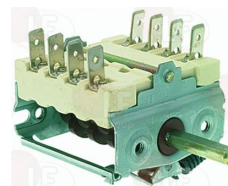

HAKA 9020

3057022 SELECTOR SWITCH 0-1 0-1 POSITIONS
contact capacity 16A 250V - max 150°C
D-shaped pin ø 6x4.6 mm