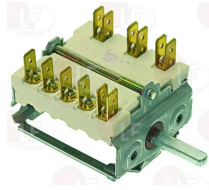

Suitable for:

HAKA

Suitable for:

3057092 SELECTOR SWITCH 0-6 POSITIONS
contact capacity 16A 250V - max 150°C
D-shaft $\varnothing$ 6x4.6 mm