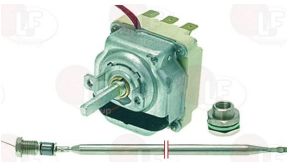

HAKA 9044

3444166 THREE-PHASE THERMOSTAT 95-180°C
D-shaped pin $\varnothing$ 6x4.6 mm
covered capillary length 1800 mm - 10A 400V
bulb $\varnothing$ 6x135 mm - with adapter nipple bland M9x1
with complete tank joint M12x1