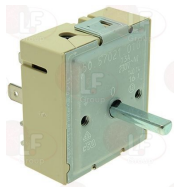

Energy regulators

3350026 ENERGY ADJUSTER

contact capacity 230V 13A - max temperature 125°C
D-shaped pin ø 6x4.6 mm
double rotation direction
for PYROCERAM. TOPS-SALAMANDERS-POTATO WARMERS