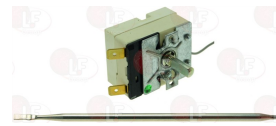

HUPFER 014034027-01

1. **7103093 THERMOSTAT SINGLE-PHASE 30-135°C**
   D-shaft $\varnothing$ 6x4.6 mm
   covered capillary length 890 mm - 16A 250V
   bulb $\varnothing$ 4x127 mm
   for Dish warmer electric (HUPFER) TEUH2/VC