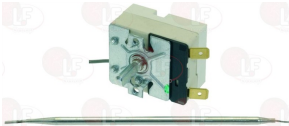

HUPFER 014041047-03

7101802 HEATING ELEMENT 700W 230V
length 355 mm - width 255 mm
flange 70x22 mm
for Hot cupboard (HUPFER) SPA-EB/1-4/SPA/EB-3

HUPFER 014001104-UL

7101237 HEATING ELEMENT 900W 230V
length 650 mm - width 180 mm
2 flanges 36x15 mm
for Hot cupboard (HUPFER) TEH-TH2

HUPFER 014040068

Switches

- 3319464 SWITCH 2-POLE GREEN 16A 250V**
16(4)A 250V
with indicator lamp and protection cap
silk-screen printing 0 - I
max temperature 120°C
mounting hole 22x30 mm

HUPFER 014001300

Thermostats

- 3444421 SINGLE-PHASE THERMOSTAT 30-115°C**
D-shaped pin \varnothing 6x4.6 mm
capillary length 1750 mm - 16A 250V
bulb \varnothing 4x120 mm
for Bain-marie (HUPFER) SPA/EB-3

HUPFER 014034027-01