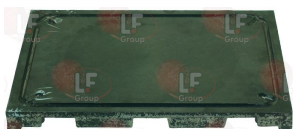

Suitable universal spare parts may not be included

Suitable for:

IMEGAS

Suitable for:

Burners, flame spreaders and accessories

3025476 BURNER \varnothing 105 mm
for Pot stove gas (IMEGAS)

IMEGAS 28.8819

3025475 BURNER CAP \varnothing 105 mm
for Pot stove gas (IMEGAS)

IMEGAS 28.8818

3025476 BURNER \varnothing 105 mm
for Pot stove gas (IMEGAS)

IMEGAS 28.8819

Cast iron hot plates

3312073 RIBBED PLATE 410x285 mm
made of cast iron
for Pot stove (IMEGAS) - Series 750

IMEGAS 28.8847

3312084 SMOOTH PLATE 365x290 mm
cast iron
for Pot stove (IMEGAS)

IMEGAS 01234006

IMEGAS 28.8825

3312070 SMOOTH PLATE 410x285 mm
made of cast iron
for Pot stove (IMEGAS) - Series 750

IMEGAS 28.8837

3312083 SMOOTH PLATE 410x365 mm
cast iron
for Pot stove (IMEGAS) - Series 550

IMEGAS 01234007

IMEGAS 28.8816

3312082 SMOOTH PLATE 445x355 mm
made of cast iron
for Pot stove (IMEGAS)

IMEGAS 01234008

IMEGAS 28.8817

Electric hot plates

- 3311094 ELECTRIC HOT PLATE \varnothing 180 mm 1500W 230V**
 MODEL "ECODESIGN"
 terminal block electric connections
 with stainless steel edge
 for electrical cooking top