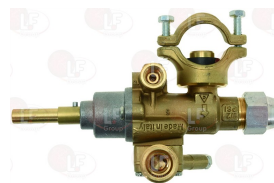

IMEGAS

Gas taps and accessories

- 3348188 COMPLETE FLANGE FORPEL22N-PEL22S**
 distance between holes 40 mm - \varnothing pipe 27 mm

IMEGAS

- 3348107 GAS TAP COPRECI CAL10200**
 without pilot flame
 flange inlet fitting
 outlet fittings \varnothing M16x1.5 mm
 double thermocouple connection M8x1
 D-shaped long pin \varnothing 8x6.5 mm

IMEGAS 28.1267

- 3348093 GAS TAP COPRECI CAL3200/061.1.30**
 with pilot flame
 fittings \varnothing M18x1.5 mm
 complete with nozzle \varnothing 1.30
 thermocouple fittings M8x1
 D-shaped pin \varnothing 10x8 mm
 for BURNER \varnothing 130 mm

IMEGAS CAL3200/0.61-1,30

- 3348116 GAS TAP SABAF**
 without pilot flame
 flange fitting
 outlet fitting M13x1.5 mm
 thermocouple fittings M8x1
 D-shaped pin \varnothing 8x6.5 mm

IMEGAS 28.8650

- 3348117 GAS TAP 21S**
 with pilot flame
 flange connection
 outlet fitting M16x1.5 mm
 thermocouple connection M8x1
 D-shaped pin \varnothing 8x6.5 mm

IMEGAS 28.1268

- 3348112 GAS TAP 22S**
 with pilot flame
 with horizontal swivel flange
 flange connection
 outlet connection M20x1.5 mm
 thermocouple connection M9x1
 D-shaped long pin \varnothing 8x6.5 mm