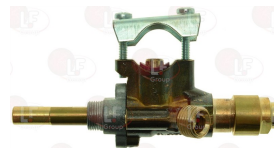

IMEGAS CAL3200/0.61-1,30

1. **3348116 GAS TAP SABAF**
   without pilot flame
   flange fitting
   outlet fitting M13x1.5 mm
   thermocouple fittings M8x1
   D-shaped pin $\varnothing$ 8x6.5 mm