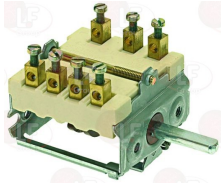

IMEGAS 107-METANO

IMEGAS 107N

3020006 THREE-FLAME PILOT BURNER SIT
multigas with jet ø 0.20 mm
with 3 positions bracket

IMEGAS 109

Rotary switches

- 3057087 SELECTOR SWITCH 0-3 POSITIONS**
 contact capacity 16A 250V - max 150°
 D-shaft \varnothing 6x4.6 mm