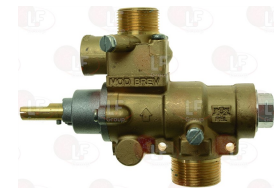

JEMI 998026

**3348005 GAS TAP 22S/0**  
with pilot flame  
with horizontal flange  
fittings  $\varnothing$  M20x1.5 mm  
with flow regulator  
thermocouple connection M8x1  
D-shaped pin  $\varnothing$  10x8 mm

JEMI 998160

JEMI 998184

**3348013 GAS TAP 23S/V**  
with pilot flame  
with vertical flange  
inlet fitting M28x1.5mm  
outlet connection M24x1.5mm  
with flow regulator  
thermocouple connection M10x1  
D-shaped pin  $\varnothing$  10x8 mm