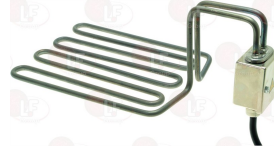

JEMI 240040

5059449 HEATING ELEMENT 3500W 230V
length 350 mm - width 180 mm
height 130 mm - complete with cables
for Fryer electric (JEMI) J-6 NUOVE - N-10 NUOVE