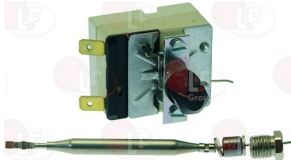

JEMI 998151

Suitable for:

**3444763 SINGLE-PHASE THERMOSTAT 140°C**  
 manual reset  
 covered capillary 1550 mm - 16A 230V  
 bulb  $\varnothing$  6x77 mm - 16A 230V

JEMI 2006062

**3444696 SINGLE-PHASE THERMOSTAT 230°C**  
 with manual reset  
 with knob and nut  
 capillary length 850 mm  
 bulb  $\varnothing$  6x80 mm - with adapter nipple bland M9x1  
 for Fryer (JEMI) - Series 600 - Series 700  
 Series 900