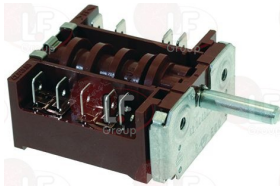

JEMI 998165

3057060 SELECTOR SWITCH 0-3 POSITIONS
contact capacity 16A 250V - max 150°C
D-shaft $\varnothing$ 6x4.6 mm
for Oven under cooktop (JEMI) - Series 550
Series 600 - Series 700 - Series 900