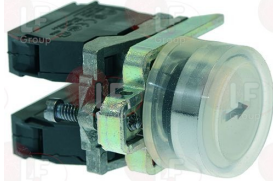

Suitable for:

Suitable for:

3319390 WHITE PUSH-BUTTON 16A 250V

with protection cap
1 contact NO
with cover for button
silkscreen "arrow"
mounting hole $\varnothing$ 22 mm
for Bratt pan (JEMI) - Series 900

JEMI 240073

Taps for tank refilling

3183014 SPOUT - CONNECTION 1/2" M

swivel spout out of chrome plated brass
spout $\varnothing$ 18 mm
for Boiling pan (JEMI) - Series 700 - Series 900