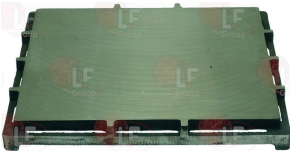

**3068024 CAPACITOR  $\mu$ F 16 450V 50/60Hz**  
 operating temperature  $-25+85^{\circ}\text{C}$   
 in compliance with EEC 93/68 and 92/31 regulations

JEMI 2013019

**Cast iron hot plates**

**3312076 SMOOTH PLATE 390x350 mm**  
 made of cast iron  
 for Pot stove (JEMI) - Series 1000 - Series 1300  
 Series 550 - Series 600 - Series 900