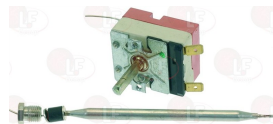

JEMI 2006008

3444698 SINGLE-PHASE THERMOSTAT 30-110°C
D-shaped pin $\varnothing$ 6x4.6 mm
capillary length 870 mm
bulb $\varnothing$ 6x113 mm - with adapter nipple bland M9x1
for Pasta cooker (JEMI) - Series 700 - Series 900