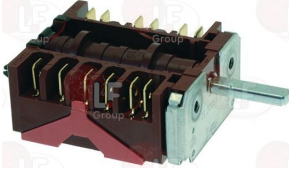

## Relays

**3351036 POWER RELAY FINDER 40.51.8.230.0000**  
230V 50/60Hz - 1 exchange contact 10A

JEMI 2054012

**3351039 SOCKET WITH TERMINALS 95.75 10A 250V**

JEMI 2054013

**Rotary switches**

**3057196 SELECTOR SWITCH 0-1 POSITIONS**  
 contact capacity 16A 250V - max 150°C  
 D-shaft  $\varnothing$  6x4.6 mm  
 for Bratt pan (JEMI) - Series 900