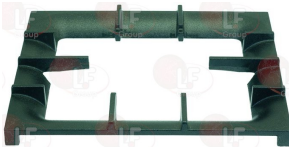

Grids for kitchen

3185148 PAN SUPPORT GRID 395x350 mm
for Pot stove (JEMI) - Series 1000 - Series 1300
Series 550 - Series 600 - Series 900