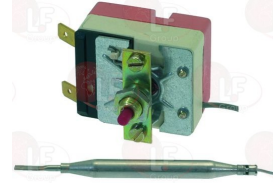

JEMI 998151

Suitable for:

3444763 SINGLE-PHASE THERMOSTAT 140°C
manual reset
covered capillary 1550 mm - 16A 230V
bulb $\varnothing$ 6x77 mm - 16A 230V