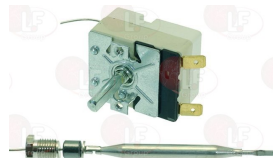

JEMI 578163

3444699 SINGLE-PHASE THERMOSTAT 50-195°C
D-shaped pin $\varnothing$ 6x4.6 mm
capillary length 870 mm
bulb $\varnothing$ 6x75 mm - with stuffing gland M9x1
for Fryer (JEMI) - Series 1000 - Series 1300
Series 600 - Series 700 - Series 750 - Series 900