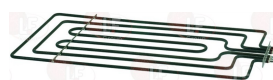

JEMI 240017

**3186013 O-RING GASKET 06187 EPDM ø 58 mm**

JEMI 2514180

Suitable for:

**3755932 HEATING ELEMENT 750W 230V**  
 length 525 mm - width 50 mm  
 fittings M12x1 mm  
 operating ambient: immersion  
 for Bain-marie electric (JEMI) - Series 900