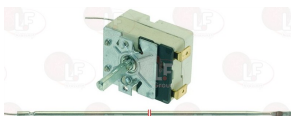

JEMI 2006001

JEMI 2006005

3444361 SINGLE-PHASE THERMOSTAT 50-320°C
D-shaped pin $\varnothing$ 6x4.6 mm
capillary 950 mm - 16A 250V
bulb $\varnothing$ 3x160 mm