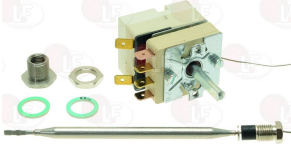

Suitable universal spare parts may not be included

Rel. 2015-07061013

Suitable for:

KÖHLER

Suitable for:

Castors, rollers and accessories

- 3346085 PLATE FIXED WHEEL**
with STAINLESS STEEL supports
dimension \varnothing 125x32 mm
fixing plate 77x67 mm
distance between holes 57-47 mm

KÖHLER

- 3346086 PLATE SWIVELLING WHEEL**
with STAINLESS STEEL supports
dimension \varnothing 125x32 mm
fixing plate 77x67 mm
distance between holes 60-50 mm

KÖHLER

Electrical cables

- 3050075 SPIRAL FEEDING CABLE 500 mm**
3 threads \varnothing 1,5 mm
total length 2000 mm
with SCHUKO plug

KÖHLER 3000336

KÖHLER 402020

Heating elements

- 3755306 HEATING ELEMENT 900W 230V**
length 480 mm - width 175 mm
flange 70x24 mm
for Hot cupboard electric (KÖHLER)

KÖHLER 360100

Knobs

- 3444126 BLACK KNOB \varnothing 50 mm 30-110°C**
D-shaped pin \varnothing 6x4.6 mm
for EGO thermostat

KÖHLER 3000565

KÖHLER 395080

Thermostats

3444664 SINGLE-PHASE THERMOSTAT 30-110°C

complete with switch
D-shaped pin $\varnothing 6 \times 4.6$ mm
capillary length 1470 mm - 16A 250V
bulb $\varnothing 6 \times 113$ mm - with adapter nipple bland M9x1
with complete tank joint M12x1