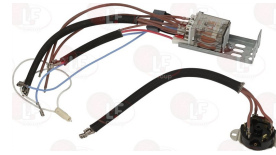

KRAMPOUZ AH0084

Suitable for:

3241899 KNOB BLACK ø 50 mm 1-10
with index - D-shaped hole 6x4.6 mm
for Crêpe pan electric (KRAMPOUZ) CEBIV4CO

KRAMPOUZ AH0013

Relays

3351089 RELAY 62.83 16A 230V 50/60Hz
complete with cable
3 switching contacts
3 contatti in scambio 16A
for Crêpe pan (KRAMPOUZ) RK400

KRAMPOUZ SE0015

3351090 RELAY 62.86 16A 230V 50/60Hz
including electric cables+ klixon 140°C
completo di termostato a contatto
230V 50/60Hz
3 contatti in scambio 16A
for Crêpe pan electric (KRAMPOUZ) CEBIA4AO