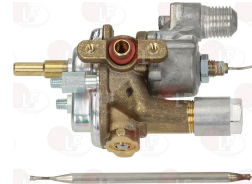

KRAMPOUZ SG0012

KRAMPOUZ SK0078

3345039 THERMOSTATIC TAP MT 22300
capillary length 850 mm
bulb $\varnothing$ 5x90 mm D-shaped pin $\varnothing$ 6x4.6 mm
attacco termocoppia M8x1
bulbo $\varnothing$ 5x93 mm - lunghezza capillare 850 mm
perno a mezzaluna $\varnothing$ 6x4,6 mm
for Crêpe pan gas (KRAMPOUZ) CGBIC4
for Crêpe pan gas (KRAMPOUZ) CGBIC4