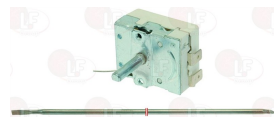

KRAMPOUZ AE0001

KRAMPOUZ SF0041

3444593 SINGLE-PHASE THERMOSTAT 50-320°C
D-shaped pin $\varnothing$ 6x4.6 mm
capillary length 860 mm - 16A 400V
bulb $\varnothing$ 3x150 mm
for Crêpe pan (KRAMPOUZ) CECIG4AQ
for Crêpe pan electric (KRAMPOUZ) CEBIV4
for Crêpe pan electric (KRAMPOUZ) CEBIV4