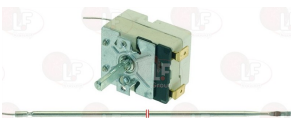

Thermostats

3444361 SINGLE-PHASE THERMOSTAT 50-320°C
D-shaped pin $\varnothing$ 6x4.6 mm
capillary 950 mm - 16A 250V
bulb $\varnothing$ 3x160 mm
for Crêpe pan (KRAMPOUZ) RK400
for Crêpe pan electric (KRAMPOUZ) CEBIA4AO
for Crêpe pan (KRAMPOUZ) CEBIA4AO