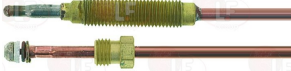

Suitable for:

KRAMPOUZ

Suitable for:

Thermocouples and accessories

3440855 THERMOCOUPLE SIT M8x1 100 cm - 10 PCS
GIUNTO M8x1

KRAMPOUZ A4008

3440055 THERMOCOUPLE SIT M8x1 100 cm THREAD M8x1
for Crêpe pan gas (KRAMPOUZ) CGBIC4