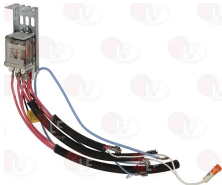

KRAMPOUZ AH0084

Suitable for:

3241899 KNOB BLACK ø 50 mm 1-10
with index - D-shaped hole 6x4.6 mm
for Crêpe pan electric (KRAMPOUZ) CEBIV4CO

KRAMPOUZ AH0013

Relays

3351089 RELAY 62.83 16A 230V 50/60Hz
complete with cable
3 switching contacts
3 contatti in scambio 16A
for Crêpe pan (KRAMPOUZ) RK400

KRAMPOUZ SE0015

3351090 RELAY 62.86 16A 230V 50/60Hz
including electric cables+ klixon 140°C
completo di termostato a contatto
230V 50/60Hz
3 contatti in scambio 16A
for Crêpe pan electric (KRAMPOUZ) CEBIA4AO