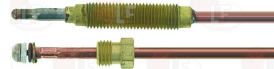

KRAMPOUZ A4008

KRAMPOUZ FD0122

3440855 THERMOCOUPLE SIT M8x1 100 cm - 10 PCS
GIUNTO M8x1