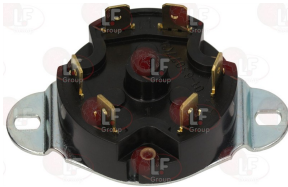

Contact thermostats

3443078 CONTACT THERMOSTAT 150°C
with automatic reset
for Crêpe pan electric (KRAMPOUZ) CEBIA4A0