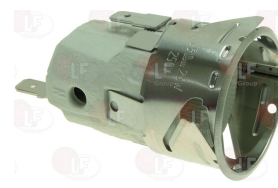

KREFFT

Indicator lights

- 3221192 LAMP SUPPORT**

KREFFT 62-299035

- 3221097 NEUTRAL INDICATOR LAMP 220V**
head \varnothing 8 mm - 120°C

KREFFT 62-216006

Lamp receptacles and spare parts

3221053 GASKET FOR OVEN LAMP RECEPTACLE

thread \varnothing 33 mm - overall height 32 mm

KREFFT

3221041 OVEN LAMP E14 15W 230V

max temperature 300°C
for OVEN - PIZZA OVEN

KREFFT

3221053 GASKET FOR OVEN LAMP RECEPTACLE

dimensions \varnothing 48x38x5 mm
for OVEN

KREFFT

3221311 LAMP RECEPTACLE E14 25W 230V

mounting hole \varnothing 36 mm
max temperature 300°C

KREFFT

Suitable for:

KREFFT

Suitable for:

Pilot burners and accessories

3020001 ONE-FLAME PILOT BURNER SIT
multigas with jet \varnothing 0.20 mm
with 2 positions bracket

KREFFT LF-3020434

3020018 PILOT BURNER GPL CB 503.003
with LPG jet and pilot olive
with pilot pipe connection