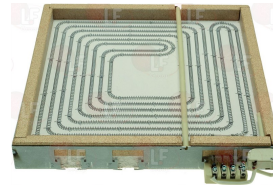

Suitable for:

3311102 ELECTRIC HOT PLATE ø 300 mm 2500W 400V

terminal block electric connections
with STAINLESS steel edge
for electric cooking top

KÜPPERSBUSCH

3311070 ELECTRIC HOT PLATE 2500W 230V

dimensions 300x300 mm
tilting plate
electric screw couplings
for electric cooking top

KÜPPERSBUSCH 181754

KÜPPERSBUSCH 182254

KÜPPERSBUSCH 182261

3311123 ELECTRIC HOT PLATE 2500W 400V

size 300x300 mm
radiating size 270x270 mm
screw electric connections
for glass-ceramic cooking top
WITHOUT PAN DETECTION SENSOR
for Pot stove electric (KÜPPERSBUSCH)
Series FEH50