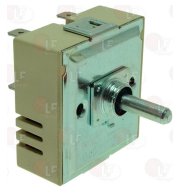

3350084 ENERGY ADJUSTER

contact capacity 230V 13A
max. temperature 125°C
D-shaped pin ø 6x4.6 mm