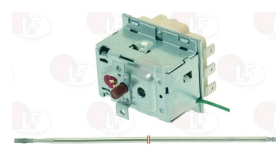

KÜPPERSBUSCH

5023957 THREE-PHASE THERMOSTAT 240°C
with manual reset
capillary length 1170 mm
bulb $\varnothing$ 3x226 mm
for Fryer electric (KÜPPERSBUSCH)
Series FEF - Series PEF - Series SEF - Series TEF
for Fryer (KÜPPERSBUSCH) OEF224