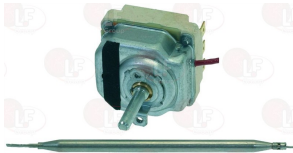

KÜPPERSBUSCH 152101

KÜPPERSBUSCH 152105

3444234 THREE-PHASE THERMOSTAT 100-195°C
D-shaped pin $\varnothing$ 6x4.6 mm
covered capillary length 1500 mm - 10A 400V
bulb $\varnothing$ 6x134 mm
for Fryer electric (KÜPPERSBUSCH)
LEF124 - LEF224 - NEF144 - NEF176 - NEF224
NEF244 - SEF124 - SEF144 - SEF224