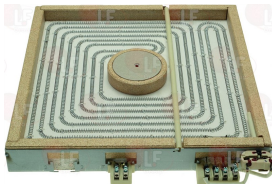

Suitable for:

3311102 ELECTRIC HOT PLATE ø 300 mm 2500W 400V

terminal block electric connections
with STAINLESS steel edge
for electric cooking top

KÜPPERSBUSCH

3311070 ELECTRIC HOT PLATE 2500W 230V

dimensions 300x300 mm
tilting plate
electric screw couplings
for electric cooking top

KÜPPERSBUSCH 181754

KÜPPERSBUSCH 182254

KÜPPERSBUSCH 182261

3311123 ELECTRIC HOT PLATE 2500W 400V

size 300x300 mm
radiating size 270x270 mm
screw electric connections
for glass-ceramic cooking top
WITHOUT PAN DETECTION SENSOR
for Pot stove electric (KÜPPERSBUSCH)
Series FEH50

KÜPPERSBUSCH 160366

KÜPPERSBUSCH 947961002

3311125 ELECTRIC HOT PLATE 2500W 400V

size 300x300 mm
radiating size 270x270 mm
screw electric connections
for glass-ceramic cooking top
WITH PAN DETECTION SENSOR
for Pot stove electric (KÜPPERSBUSCH)
Series FEH51