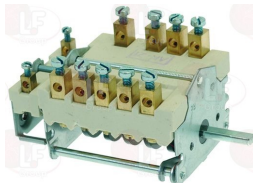

KÜPPERSBUSCH 183110

3057027 SELECTOR SWITCH 0-1 POSITIONS
 contact capacity 16A 250V - max 150°C
 D-shaft \varnothing 6x4.6 mm
 rear hole for thermostat

KÜPPERSBUSCH 182825

KÜPPERSBUSCH 183232

5033121 SELECTOR SWITCH 0-1 0-2 POSITIONS
 contact capacity 32A 250V - max 150°C
 D-shaped pin \varnothing 6x4.6 mm
 for Fryer electric (KÜPPERSBUSCH) - Series LEF
 Series NEF - Series SEF - Series TEF