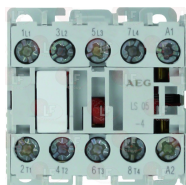

KÜPPERSBUSCH 163500

KÜPPERSBUSCH 185890

3351220 CONTACTOR AEG LS11K 25A 400V 11Kw
coil 230V 50/60Hz
3 contacts NO
no auxiliary contact