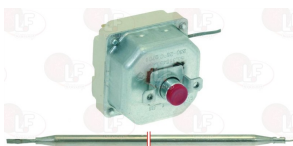

KÜPPERSBUSCH 355637

3444472 THREE-PHASE THERMOSTAT 230°C
with manual reset
capillary length 1700 mm - 20A 380V
bulb $\varnothing$ 6x220 mm
for Fryer (KÜPPERSBUSCH) - Series LEF - Series NEF
Series NGF - Series SEF