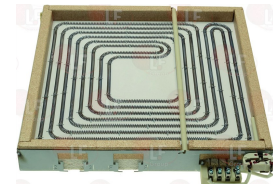

KÜPPERSBUSCH 160366

KÜPPERSBUSCH 947961002

3311125 ELECTRIC HOT PLATE 2500W 400V

size 300x300 mm
radiating size 270x270 mm
screw electric connections
for glass-ceramic cooking top
WITH PAN DETECTION SENSOR
for Pot stove electric (KÜPPERSBUSCH)
Series FEH51

KÜPPERSBUSCH 160368

KÜPPERSBUSCH 947963002

3311124 ELECTRIC HOT PLATE 3500W 400V

dimensions 300x300 mm
radiant size 270x270 mm
terminal block electric connections
for glass-ceramic cooking top
NOT EQUIPPED WITH PAN DETECTOR
for Pot stove electric (KÜPPERSBUSCH)
Series FEH50