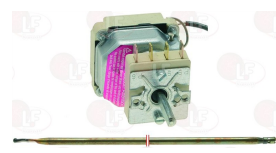

KÜPPERSBUSCH 540511

3444756 THREE-PHASE THERMOSTAT 100-650°C/100-680
2 temperatures
complete with switch
D-shaped pin $\varnothing$ 6x4.6 mm
covered capillary length 1200 mm - 16A 230V
bulb $\varnothing$ 3.1x230 mm
for Pot stove electric (KÜPPERSBUSCH)
FEH51