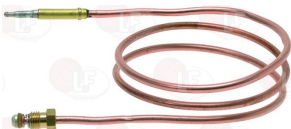

KÜPPERSBUSCH 183235

3440184 THERMOCOUPLE M8x1 100 cm

KÜPPERSBUSCH LF-3440182

3440047 THERMOCOUPLE M8X1 75 cm