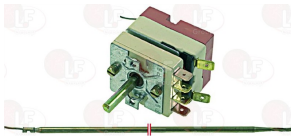

KÜPPERSBUSCH 174677

KÜPPERSBUSCH 540444

3444701 SINGLE-PHASE THERMOSTAT 55-250°C
D-shaped pin $\varnothing$ 6x4.6 mm
covered capillary length 1170 mm - 16A 250V
bulb $\varnothing$ 3.1x226 mm - with stuffing gland M9x1
for Bain-marie electric (KÜPPERSBUSCH)
Series EEW