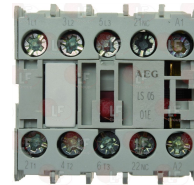

KÜPPERSBUSCH

3351209 CONTACTOR AEG LS05 9A 230V 4Kw
coil 230V 50/60Hz
3 normally open contacts
1 normally closed auxiliary contact
for Fryer (KÜPPERSBUSCH) PEF180
for Fryer electric (KÜPPERSBUSCH) FEF170 - FEF180
PEF178

KÜPPERSBUSCH 185830

KÜPPERSBUSCH 185850

5000853 CONTACTOR AEG LS05400
4Kw 400V - coil 230V 50/60Hz
4 contacts NO
for Fry top electric (KÜPPERSBUSCH)
for Fry top gas (KÜPPERSBUSCH)
for Fryer electric (KÜPPERSBUSCH) FEF170 - FEF180
Series PEF