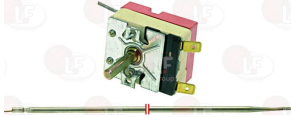

KÜPPERSBUSCH 176168

3444361 SINGLE-PHASE THERMOSTAT 50-320°C
D-shaped pin $\varnothing$ 6x4.6 mm
capillary 950 mm - 16A 250V
bulb $\varnothing$ 3x160 mm