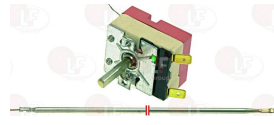

KÜPPERSBUSCH

3444743 SINGLE-PHASE THERMOSTAT 30-125°C
D-shaped pin \varnothing 6x4.6 mm
covered capillary length 2200 mm - 16A 230V
bulb \varnothing 3.1x160 mm

KÜPPERSBUSCH

3444747 SINGLE-PHASE THERMOSTAT 50-250°C
D-shaped pin \varnothing 6x4.6 mm
capillary length 1150 mm - 16A 230V
bulb \varnothing 3.1x197 mm