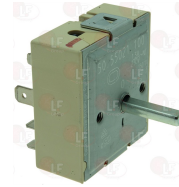

3350035 ENERGY ADJUSTER

contact capacity 230V 13A
max temperature 125°C
D-shaped pin ø 6x4.6 mm