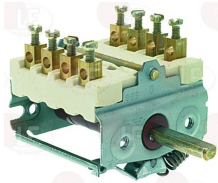

KÜPPERSBUSCH 183110

3057027 SELECTOR SWITCH 0-1 POSITIONS
 contact capacity 16A 250V - max 150°C
 D-shaft \varnothing 6x4.6 mm
 rear hole for thermostat

KÜPPERSBUSCH 182825

KÜPPERSBUSCH 183232

5033121 SELECTOR SWITCH 0-1 0-2 POSITIONS
 contact capacity 32A 250V - max 150°C
 D-shaped pin \varnothing 6x4.6 mm
 for Fryer electric (KÜPPERSBUSCH) - Series LEF
 Series NEF - Series SEF - Series TEF