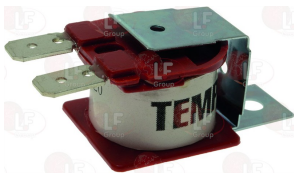

KÜPPERSBUSCH 152763

3025470 BURNER CAP \varnothing 102 mm
for Pot stove gas (KÜPPERSBUSCH) - Series EGH
Series FGH - Series NGH - Series PGH

KÜPPERSBUSCH 152800

3025471 BURNER \varnothing 102 mm
for Pot stove gas (KÜPPERSBUSCH) - Series EGH
Series FGH - Series NGH - Series PGH

KÜPPERSBUSCH 146006

KÜPPERSBUSCH 731587

KÜPPERSBUSCH 731587511

Suitable for:

3025551 FLAME SPREADER C \varnothing 83 mm
for Pot stove gas (KÜPPERSBUSCH) - Series EGB
Series EGH - Series EGP600

KÜPPERSBUSCH 152753

KÜPPERSBUSCH 060329

3025558 VENTURI F/FLAME SPREADER 94 mm
for Pot stove gas (KÜPPERSBUSCH) - Series EGH

KÜPPERSBUSCH 125761

KÜPPERSBUSCH 152761

Buzzers

3397302 ALARM BELL 220V

KÜPPERSBUSCH 407333

Castors, rollers and accessories

3346173 SWIVELLING WHEEL
with ZINC-PLATED supports
dimensions \varnothing 100x30 mm
pin hole \varnothing 13 mm

KÜPPERSBUSCH

Suitable for:

Suitable for:

Contactors

3397401 AEG MOTOR OVERLOAD CUTOUT Mbs25 50/60Hz
 0.55Kw / 1 ÷ 1.6A
 3 normally open contacts