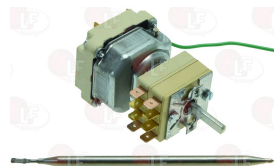

KÜPPERSBUSCH 152107

3744155 THERMOSTAT THREE-PHASE 32-110°C
complete with selector switch
D-shaped pin $\varnothing$ 6x4.6 mm
length capillary covered 1180 mm
bulb $\varnothing$ 6x138 mm
for Bain-marie electric (KÜPPERSBUSCH)
Series EEW