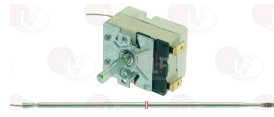

KÜPPERSBUSCH 174681

3444668 SINGLE-PHASE THERMOSTAT 50-320°C
complete with switch
D-shaped pin $\varnothing$ 6x4.6 mm
capillary length 3100 mm - 16A 230V
bulb $\varnothing$ 3.1x160 mm
for Bain-marie electric (KÜPPERSBUSCH)
for Bratt pan electric (KÜPPERSBUSCH)
for Bratt pan gas (KÜPPERSBUSCH)
for Fry top electric (KÜPPERSBUSCH)
for Oven under cooktop electric (KÜPPERSBUSCH)