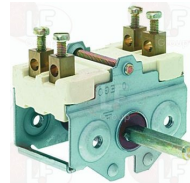

KÜPPERSBUSCH 183110

3057027 SELECTOR SWITCH 0-1 POSITIONS
 contact capacity 16A 250V - max 150°C
 D-shaft \varnothing 6x4.6 mm
 rear hole for thermostat

KÜPPERSBUSCH 182825

KÜPPERSBUSCH 183232

5033121 SELECTOR SWITCH 0-1 0-2 POSITIONS
 contact capacity 32A 250V - max 150°C
 D-shaped pin \varnothing 6x4.6 mm
 for Fryer electric (KÜPPERSBUSCH) - Series LEF
 Series NEF - Series SEF - Series TEF