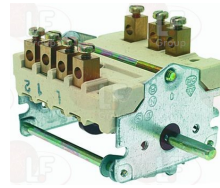

KÜPPERSBUSCH 183011

Suitable for:

3057001 SELECTOR SWITCH 0-3 POSITIONS
contact capacity 32A 250V - max 150°C
D spindle $\varnothing$ 6x4.6 mm