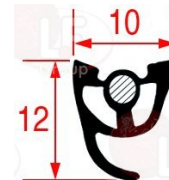

KÜPPERSBUSCH 807469006

Grids for kitchen

3185136 GRID 540x290 mm
for Pot stove gas (KÜPPERSBUSCH) - Series LGH