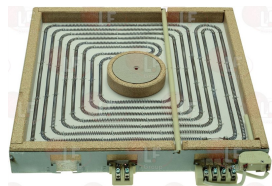

KÜPPERSBUSCH 160366

KÜPPERSBUSCH 947961002

3311125 ELECTRIC HOT PLATE 2500W 400V

size 300x300 mm
radiating size 270x270 mm
screw electric connections
for glass-ceramic cooking top
WITH PAN DETECTION SENSOR
for Pot stove electric (KÜPPERSBUSCH)
Series FEH51

KÜPPERSBUSCH 160368

KÜPPERSBUSCH 947963002

3311124 ELECTRIC HOT PLATE 3500W 400V

dimensions 300x300 mm
radiant size 270x270 mm
terminal block electric connections
for glass-ceramic cooking top
NOT EQUIPPED WITH PAN DETECTOR
for Pot stove electric (KÜPPERSBUSCH)
Series FEH50

KÜPPERSBUSCH 160367

KÜPPERSBUSCH 947962002

3311126 ELECTRIC HOT PLATE 3500W 400V

size 300x300 mm
radiating size 270x270 mm
screw electric connections
for glass-ceramic cooking top
WITH PAN DETECTION SENSOR
for Pot stove electric (KÜPPERSBUSCH)
Series FEH51