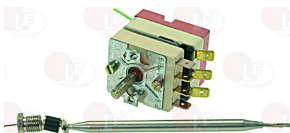

KÜPPERSBUSCH 355693

3444672 SINGLE-PHASE THERMOSTAT 30-110°C
complete with switch
D-shaped pin $\varnothing$ 6x4.6 mm
covered capillary length 2400 mm - 16A 230V
bulb $\varnothing$ 6x110 mm - with adapter nipple bland M9x1
for Bain-marie electric (KÜPPERSBUSCH)
for Hot cupboard electric (KÜPPERSBUSCH)

KÜPPERSBUSCH 355693

3444746 SINGLE-PHASE THERMOSTAT 30-110°C
D-shaped pin $\varnothing$ 6x4.6 mm
covered capillary length 3000 mm - 16A 230V
bulb $\varnothing$ 3.1x197 mm