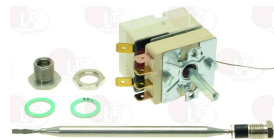

Suitable for:

3440054 THERMOCOUPLE SIT M8x1 85 cm THREAD M8x1

KÜPPERSBUSCH 151901

Suitable for:

3440854 THERMOCOUPLE SIT M8x1 85 cm - 10 PCS GIUNTO M8x1

KÜPPERSBUSCH 151901

3440052 THERMOCOUPLE SIT M8X1 45 cm COUPLING M8x

KÜPPERSBUSCH

3440852 THERMOCOUPLE SIT M8x1 45 cm - 10 PCS GIUNTO M8x1

KÜPPERSBUSCH

3440046 THERMOCOUPLE SIT M8X1 60 cm

KÜPPERSBUSCH 162112

3440846 THERMOCOUPLE SIT M8x1 60 cm - 10 PCS

KÜPPERSBUSCH 162112

Thermostats

3444495 SINGLE-PHASE THERMOSTAT 147°C
with manual reset
covered capillary length 1800 mm - 16A 250V
bulb $\varnothing$ 6x77 mm
for Boiling pan electric (KÜPPERSBUSCH) PES048
for Boiling pan gas (KÜPPERSBUSCH) PGS048 - PGS068
PGS088

KÜPPERSBUSCH 152433

KÜPPERSBUSCH 176587

3444664 SINGLE-PHASE THERMOSTAT 30-110°C
complete with switch
D-shaped pin $\varnothing$ 6x4.6 mm
capillary length 1470 mm - 16A 250V
bulb $\varnothing$ 6x113 mm - with adapter nipple bland M9x1
with complete tank joint M12x1

KÜPPERSBUSCH 355693

3444672 SINGLE-PHASE THERMOSTAT 30-110°C
complete with switch
D-shaped pin $\varnothing$ 6x4.6 mm
covered capillary length 2400 mm - 16A 230V
bulb $\varnothing$ 6x110 mm - with adapter nipple bland M9x1
for Bain-marie electric (KÜPPERSBUSCH)
for Hot cupboard electric (KÜPPERSBUSCH)

KÜPPERSBUSCH 355693

3444746 SINGLE-PHASE THERMOSTAT 30-110°C
D-shaped pin $\varnothing$ 6x4.6 mm
covered capillary length 3000 mm - 16A 230V
bulb $\varnothing$ 3.1x197 mm

KÜPPERSBUSCH 174690