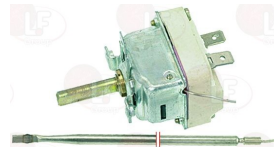

LINCAR INOX 40020010

Thermostats

3444285 SINGLE-PHASE THERMOSTAT 350°C
 with manual reset
 covered capillary length 870 mm - 16A 250V
 bulb ø 6x77 mm

LINCAR INOX 40000917

3444145 SINGLE-PHASE THERMOSTAT 50-310°C
 D-shaped pin ø 6x4.6 mm
 capillary length covered 1600 mm - 16A 250V
 bulb ø 4x120 mm
 for OVEN