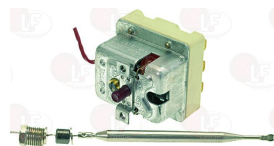

LINCAR INOX 40000907

3444307 THREE-PHASE THERMOSTAT 230°C
with manual reset
covered capillary length 900 mm - 10A 400V
bulb ø 6x100 mm - with adapter nipple band M10x1