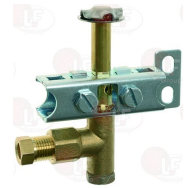

LINCAR INOX 36050005

3541019 MANOPOLA BLU ø 76 mm 0-1-2-3-4-5-6-7
foro a mezzaluna 10x8 mm

LINCAR INOX 36050010

3541020 MANOPOLA BLU ø 76 mm 0-1-2-3-4-5-6-7-8
foro a mezzaluna 8x6,5 mm

LINCAR INOX 36050011

Pilot burners and accessories

3020006 THREE-FLAME PILOT BURNER SIT
multigas with jet ø 0.20 mm
with 3 positions bracket

LINCAR INOX 309.004

Rotary switches

3057177 SELECTOR SWITCH 0-1 POSITIONS
contact capacity 16A 250V - max 150°C
D-shaped pin ø 6x4.6 mm