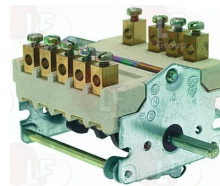

LINCAR INOX 40001010

3057023 SELECTOR SWITCH 0-6 POSITIONS
contact capacity 32A 250V - max 150°C
D shaft ø 6x4.6 mm