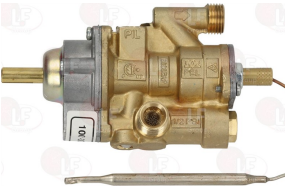

Thermostatic gas valves

3345041 RUBINETTO TERMOSTATICO 25ST
temperatura di regolazione 100-300°C
raccordi M16x1,5 mm
attacco termocoppia M9x1
bulbo ø 6x100 mm
lunghezza capillare 1200 mm
perno a mezzaluna ø 8x6,5 mm