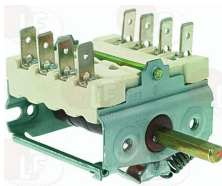

Pilot burners and accessories

3020006 THREE-FLAME PILOT BURNER SIT
multigas with jet ø 0.20 mm
with 3 positions bracket

LINCAR INOX 309.004

Rotary switches

3057177 SELECTOR SWITCH 0-1 POSITIONS
contact capacity 16A 250V - max 150°C
D-shaped pin ø 6x4.6 mm