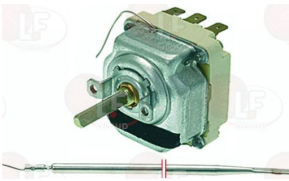

LINCAR INOX 40000908

3444052 THREE-PHASE THERMOSTAT 50-320°C
D-shaped pin $\varnothing$ 6x4.6 mm
capillary length 900 mm - 10A 400V
bulb $\varnothing$ 3x230 mm