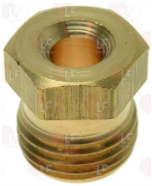

LOTUS 531031600

LOTUS 531033900

Suitable for:

3020082 OLIVE FOR 12 mm ø PIPE

LOTUS 533017900

3020078 PIPE FITTING ø 6 mm
 thread M10x1

LOTUS 533039000

Thermostats