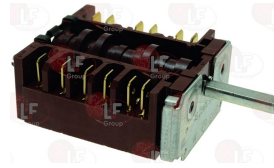

LOTUS 537005700

3057180 SELECTOR SWITCH 0-3 POSITIONS
contact capacity 16A 250V - max 150°C
D-shaft $\varnothing$ 6x4.6 mm