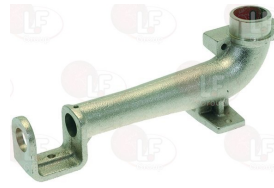

LOTUS 532003400

3025429 FLAME SPREADER \varnothing 130 mm POLISHED
for Pot stove gas (LOTUS) - Series 600

LOTUS 532003600

3025417 FLAME SPREADER \varnothing 60 mm
for Pot stove gas (LOTUS) - Series 550
Series 900

LOTUS 532003700

3025176 FLAME SPREADER \varnothing 80 mm

LOTUS 532001100

Suitable for:

LOTUS

Suitable for:

3025423 FLAME SPREADER \varnothing 80 mm
for Pot stove gas (LOTUS) - Series 550
Series 900

LOTUS 532003800

3025805 FLAME SPREADER ASSY. \varnothing 100 mm
for Pot stove gas (LOTUS) FO-1G - FO-2G - FO-3G
PC-4G - PC-6G - PC-8G

LOTUS 532001800

LOTUS 532006500+...

3025416 VENTURI F/FLAME SPREADER 100 mm
for Pot stove gas (LOTUS) FO-1G - FO-2G - FO-3G
PC-4G - PC-6G - PC-8G

LOTUS 532001400

3025804 FLAME SPREADER ASSY. \varnothing 80 mm
for Pot stove gas (LOTUS) FO-1G - FO-2G - FO-3G
PC-4G - PC-6G - PC-8G

LOTUS 532001500

LOTUS 532001700

LOTUS 532006400+...

3025413 VENTURI F/FLAME SPREADER 80 mm
for Pot stove gas (LOTUS) FO-1G - FO-2G - FO-3G
PC-4G - PC-6G - PC-8G