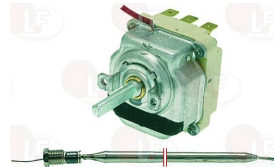

LOTUS 537001400

3444076 THREE-PHASE THERMOSTAT 30-110°C
 D-shaped pin \varnothing 6x4.6 mm
 covered capillary length 1200 mm - 10A 400V
 bulb \varnothing 6x130 mm

LOTUS 537012300

3444364 THREE-PHASE THERMOSTAT 30-90°C
 D-shaped pin \varnothing 6x4.6 mm
 covered capillary length 900 mm - 10A 400V
 bulb \varnothing 6x135 mm - with adapter nipple band M10x1
 for Bain-marie electric (LOTUS) BM-10EMX - BM-4EMX
 BM-6EMX - BM-62ET - BM-8EMX - BS-4EMX