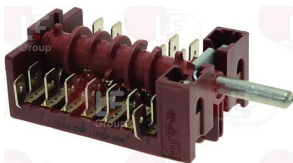

LOTUS _75B0043

LOTUS 537019201