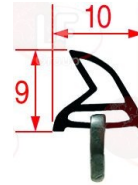

LOTUS 536010900

LOTUS 536010901

3186401 OVEN DOOR GASKET 400x310 mm
made of silicone elastomer
with fastening clips - 3 sides
profile dimensions 10x9 mm
COLOUR BLACK
for Oven under cooktop (LOTUS) - Series CF62