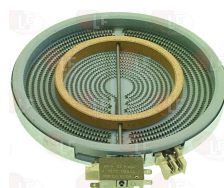

LOTUS 533009600

Burners, flame spreaders and accessories

3025421 BURNER \varnothing 100 mm
for Pot stove gas (LOTUS) - Series 550
Series 900

LOTUS 531035400

3025432 BURNER \varnothing 48 mm
for Pot stove gas (LOTUS) - Series 600

3025179 BURNER RING \varnothing 90 mm
for Pot stove gas (LOTUS) - Series 650

LOTUS 532000900

3025420 FLAME SPREADER \varnothing 100 mm
for Pot stove gas (LOTUS) - Series 550
Series 900

LOTUS 532003900

3025426 FLAME SPREADER \varnothing 100 mm POLISHED
for Pot stove gas (LOTUS) - Series 600

LOTUS 537002300

Suitable for:

3311100 ELECTRIC HOT PLATE ø 220 mm 2600W 230V
 terminal block electric connections
 with STAINLESS steel edge
 for electric cooking top
 for Hot plate (LOTUS) PC-74ET

LOTUS 537019900

3311101 ELECTRIC HOT PLATE ø 220 mm 2600W 400V
 terminal block electric connections
 with STAINLESS steel edge
 for electric cooking top

LOTUS 537022600

2110855 ELECTRIC HOT PLATE ø 230 mm 2200W 230V
 faston electric connections
 complete with energy adjuster