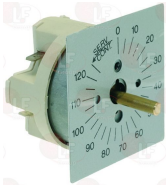

Timers

3446004 TIMER 120 MINUTES

complete with silk-screen printed plate
mechanical timer with sound alarm
mechanical movement with balance wheel
manual left hand positioning possible
120 minutes manually set cycle
bipolar with contact capacity 16(3)A 250V
max temperature 125°C
D-shaped pin $\varnothing$ 6x4.6 mm