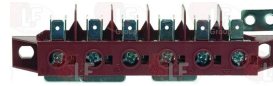

Terminal blocks

3247016 3-POLE TERMINAL BLOCK FV273 40A 450V
for cable max 6 mm²
operating temperature 150°C
nominal voltage 450 V

LOTUS 537003800

LOTUS 537007600

3247009 6-POLE TERMINAL BLOCK FV122/B 40A 600V
for cable max 6 mm²
operating temperature 150°C
nominal voltage 450 V