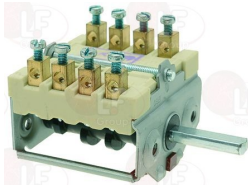

LOTUS 537000400

Suitable for:

3057172 SELECTOR SWITCH 0-2 POSITIONS
 contact capacity 16A 250V - max 150°C
 D-shaped pin \varnothing 6x4.6 mm

LOTUS 537005700

3057180 SELECTOR SWITCH 0-3 POSITIONS
 contact capacity 16A 250V - max 150°C
 D-shaft \varnothing 6x4.6 mm