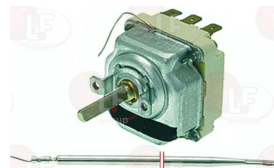

LOTUS 537012700

LOTUS 537012800

3444052 THREE-PHASE THERMOSTAT 50-320°C
 D-shaped pin \varnothing 6x4.6 mm
 capillary length 900 mm - 10A 400V
 bulb \varnothing 3x230 mm

LOTUS 537013500

3444103 THREE-PHASE THERMOSTAT 50-320°C
 D-shaped pin \varnothing 6x4.6 mm
 covered capillary length 900 mm - 10A 400V
 bulb \varnothing 3x220 mm