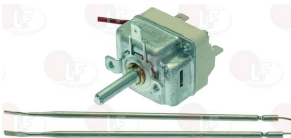

LOTUS 537001600

3444635 SINGLE-PHASE THERMOSTAT 50-320°C
D-shaped pin $\varnothing$ 6x4.6 mm
covered capillary length 1200 mm
double bulb $\varnothing$ 3x120 mm
for Oven under cooktop (LOTUS) - Series 600
Series 650