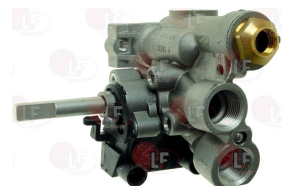

LOTUS 531002100

LOTUS 531064200

3348098 GAS TAP SKG
with microswitch
with pilot flame
flange connection
outlet fitting M13x1 mm
with flowrate adjuster
thermocouple connection M8x1
D-shaped pin $\varnothing$ 6x4.6 mm
for Pot stove (LOTUS) - Series 600

LOTUS 531034600

3020131 PIPE OLIVE $\varnothing$ 8 mm