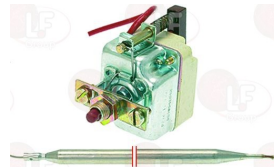

LOTUS 537014300

3444367 SINGLE-PHASE THERMOSTAT 235°C
with manual reset
covered capillary length 870 mm - 16A 250V
bulb ø 6x133 mm
for Fryer electric (LOTUS) FEM-2/6 - FEM-6
FQ-4EM - FQ-6EM - FQ-61EM - FQ-62EM
F2/25-98ET - F25-94ET

LOTUS 537001300

3444641 SINGLE-PHASE THERMOSTAT 235°C
with manual reset
covered capillary length 1000 mm
bulb ø 3x185 mm