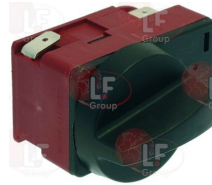

3446051 TIMER 15 MINUTES C20

manually set mechanical timer
manually set cycle 15 minutes
2 poles with contact capacity 16(3)A 250V
max temperature 125°C
D-shaped pin $\varnothing$ 6x4.6 mm
complete with knob
for Toaster electric (LOTUS) TS-1