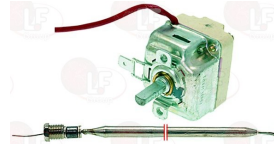

LOTUS 537012200

Suitable for:

3444346 SINGLE-PHASE THERMOSTAT 30-90°C
D-shaped pin $\varnothing$ 6x4.6 mm
covered capillary length 900 mm - 16A 250V
bulb $\varnothing$ 6x130 mm - with stuffing gland fitting M9x1