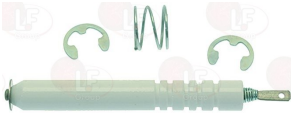

3020272 ROUND IGNITION ELECTRODE $\varnothing$ 8x57 mm

F connection 2.8x0.8 mm
overall length 70 mm
for Pot stove gas (LOTUS) 650PC/FO-1G
650PC/FO-2G - 650PC/FO-3G