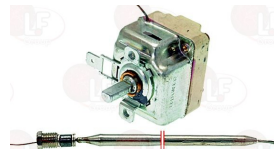

LOTUS 537019100

3444380 SINGLE-PHASE THERMOSTAT 90-180°C
D-shaped pin $\varnothing$ 6x4.6 mm
capillary length 900 mm - 16A 250V
bulb $\varnothing$ 6x135 mm - with adapter nipple band M9x1
for Fryer (LOTUS) - Series 600 - Series 650
Series 700 - Series 900

LOTUS 537000600

3444121 STUFFING GLAND FOR THERMOSTAT MILLED M9x