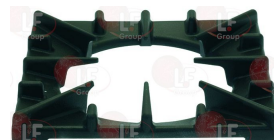

LOTUS 536010800

LOTUS 536010801

Grids for kitchen

3185118 GRID 470x290 mm
for Pot stove (LOTUS) - Series 600

LOTUS 532002200

3185121 PAN SUPPORT GRID 395x365 mm
for Pot stove (LOTUS) - Series 550 - Series 900