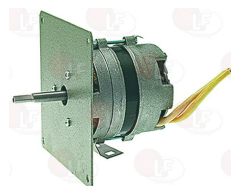

LOTUS _75R0035

LOTUS 537006800

3240105 MOTOR 1048.1920 0.045/0.0765Kw 220/240V
50/60Hz 2800/3400rpm
plate dimensions 150x150 mm
distance between holes 130 mm