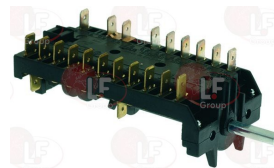

LOTUS 537019200

2111991 SWITCH 0-9 POSITIONS
contacts 16A 250V - max 150°C
D-Shaft 6x4.6 mm
for Oven under cooktop (LOTUS) - Series 60
Series 65