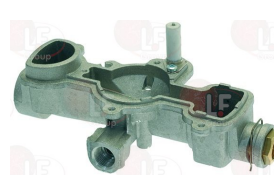

LOTUS 532003700

3025176 FLAME SPREADER \varnothing 80 mm

LOTUS 532001100

Suitable for:

LOTUS

Suitable for:

3025423 FLAME SPREADER \varnothing 80 mm
for Pot stove gas (LOTUS) - Series 550
Series 900

LOTUS 532003800

LOTUS 532001400

3025804 FLAME SPREADER ASSY. \varnothing 80 mm
for Pot stove gas (LOTUS) FO-1G - FO-2G - FO-3G
PC-4G - PC-6G - PC-8G

LOTUS 532001500

LOTUS 532001700

LOTUS 532006400+...

3025413 VENTURI F/FLAME SPREADER 80 mm
for Pot stove gas (LOTUS) FO-1G - FO-2G - FO-3G
PC-4G - PC-6G - PC-8G

LOTUS 532001300

3025416 VENTURI F/FLAME SPREADER 100 mm
for Pot stove gas (LOTUS) FO-1G - FO-2G - FO-3G
PC-4G - PC-6G - PC-8G

LOTUS 532001400

3025422 VENTURI F/FLAME SPREADER 100 mm
for Pot stove gas (LOTUS) - Series 550
Series 900

LOTUS 531035100

3025428 VENTURI F/FLAME SPREADER 100 mm
for Pot stove gas (LOTUS) - Series 600

LOTUS 532002900

3025433 VENTURI F/FLAME SPREADER 130 mm
for Pot stove gas (LOTUS) - Series 600

LOTUS 532003000