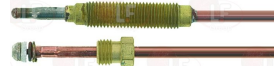

LOTUS 533011800

Suitable for:

Suitable for:

3440857 THERMOCOUPLE SIT M8x1 150 cm - 10 PCS
GIUNTO M8x1

LOTUS 533053700

3440057 THERMOCOUPLE SIT M8x1 150 cm THREAD M8x1

LOTUS 533053700

3440857 THERMOCOUPLE SIT M8x1 150 cm - 10 PCS
GIUNTO M8x1