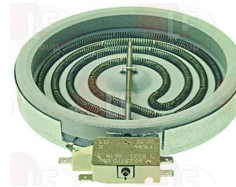

3025179 BURNER RING \varnothing 90 mm
for Pot stove gas (LOTUS) - Series 650

LOTUS 532000900

3025420 FLAME SPREADER \varnothing 100 mm
for Pot stove gas (LOTUS) - Series 550
Series 900

LOTUS 532003900

3025426 FLAME SPREADER \varnothing 100 mm POLISHED
for Pot stove gas (LOTUS) - Series 600

LOTUS

Electric hot plates

- 3311090 ELECTRIC HOT PLATE ø 145 mm 1000W 230V**
 MODEL "ECODESIGN"
 terminal block electric connections
 with stainless steel edge
 for electrical cooking top

LOTUS 537002100

- 3311168 ELECTRIC HOT PLATE ø 165 mm 1200W 230V**
 faston electric connections
 complete with energy adjuster
 for glass-ceramic cooking top

LOTUS 537014500

- 3311094 ELECTRIC HOT PLATE ø 180 mm 1500W 230V**
 MODEL "ECODESIGN"
 terminal block electric connections
 with stainless steel edge
 for electrical cooking top

LOTUS 537002200

- 3311166 ELECTRIC HOT PLATE ø 200 mm 1800W 230V**
 faston electric connections
 complete with energy regulation
 for glass-ceramic cooking top

LOTUS 537012900

Suitable for:

LOTUS

3311098 ELECTRIC HOT PLATE ø 220 mm 2000W 230V
 terminal block electric connections
 with STAINLESS steel edge
 for electric cooking top