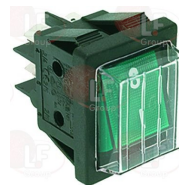

LOTUS 537015600

3319012 SWITCH 2-POLE GREEN 16A 250V
16(4)A 250V
with indicator lamp and switch cover
screen printing 0 - I
max. temperature 120°C
mounting hole 22x30 mm