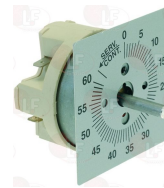

3446007 TIMER 60 MINUTES

complete with silk-screen printed plate
mechanical timer with sound alarm
mechanical movement with balance wheel
manual left hand positioning possible
60 minutes manually set cycle
bipolar with contact capacity 16(3)A 250V
max temperature 125°C
D-shaped pin $\varnothing$ 6x4.6 mm