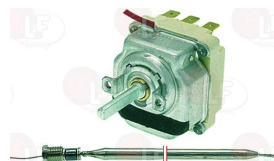

LOTUS 537000900

3444366 THREE-PHASE THERMOSTAT 90-180°C
D-shaped pin $\varnothing$ 6x4.6 mm
covered capillary length 900 mm - 10A 400V
bulb $\varnothing$ 6x135 mm - with adapter nipple bland M10x1