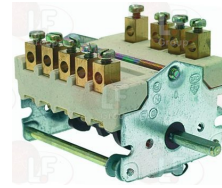

LOTUS 537027700

3057024 SELECTOR SWITCH 0-6 POSITIONS
contact capacity 16A 250V - max 150°C
D-shaped pin $\varnothing$ 6x4.6 mm