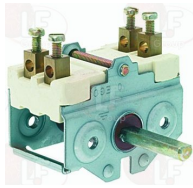

Suitable for:

3057027 SELECTOR SWITCH 0-1 POSITIONS
contact capacity 16A 250V - max 150°C
D-shaft $\varnothing$ 6x4.6 mm
rear hole for thermostat

LOTUS 537000400

Suitable for:

3057172 SELECTOR SWITCH 0-2 POSITIONS
contact capacity 16A 250V - max 150°C
D-shaped pin $\varnothing$ 6x4.6 mm