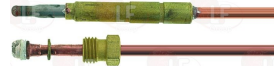

Suitable for:

Suitable for:

3440857 THERMOCOUPLE SIT M8x1 150 cm - 10 PCS
GIUNTO M8x1

LOTUS 533053700

3440057 THERMOCOUPLE SIT M8x1 150 cm THREAD M8x1

LOTUS 533053700

3440857 THERMOCOUPLE SIT M8x1 150 cm - 10 PCS
GIUNTO M8x1

LOTUS 533053700

3440027 THERMOCOUPLE SIT M8x1 32 cm

LOTUS _05-000-0029

3440827 THERMOCOUPLE SIT M8x1 32 cm - 10 PCS

LOTUS _05-000-0029

3440827 THERMOCOUPLE SIT M8x1 32 cm - 10 PCS

LOTUS _05-000-0029

3440853 THERMOCOUPLE SIT M8x1 60 cm - 10 PCS
GIUNTO M8x1

LOTUS 533011100

3440053 THERMOCOUPLE SIT M8x1 60 cm THREAD M8x1

LOTUS 533011100

3440853 THERMOCOUPLE SIT M8x1 60 cm - 10 PCS
GIUNTO M8x1

LOTUS 533011100

3440039 THERMOCOUPLE SIT M9x1 150 cm

LOTUS 533041800

3440839 THERMOCOUPLE SIT M9x1 150 cm - 10 PCS

LOTUS 533041800