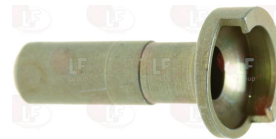

3020042 PILOT GAS JET ø 0.19 mm