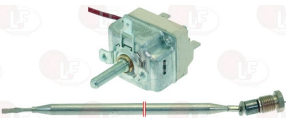

Thermostats

3444568 SINGLE-PHASE THERMOSTAT 105-185°C
D-shaped pin ø 6x4.6 mm
covered capillary length 900 mm - 16A 230V
bulb ø 6x130 mm - with adapter nipple bland M10x1