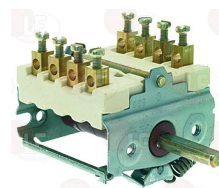

LOTUS 537001200

3057014 SELECTOR SWITCH 0-1 POSITIONS
contact capacity 16A 250V - max 150°C
D spindle $\varnothing$ 6x4.6 mm
back connection for thermostat