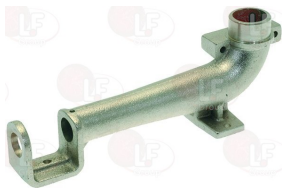

LOTUS 532003700

3025176 FLAME SPREADER \varnothing 80 mm

LOTUS 532001100

Suitable for:

LOTUS

Suitable for:

3025423 FLAME SPREADER \varnothing 80 mm
for Pot stove gas (LOTUS) - Series 550
Series 900

LOTUS 532003800

3025805 FLAME SPREADER ASSY. \varnothing 100 mm
for Pot stove gas (LOTUS) FO-1G - FO-2G - FO-3G
PC-4G - PC-6G - PC-8G

LOTUS 532001800

LOTUS 532006500+...

3025416 VENTURI F/FLAME SPREADER 100 mm
for Pot stove gas (LOTUS) FO-1G - FO-2G - FO-3G
PC-4G - PC-6G - PC-8G

LOTUS 532001400

3025804 FLAME SPREADER ASSY. \varnothing 80 mm
for Pot stove gas (LOTUS) FO-1G - FO-2G - FO-3G
PC-4G - PC-6G - PC-8G

LOTUS 532001500

LOTUS 532001700

LOTUS 532006400+...

3025413 VENTURI F/FLAME SPREADER 80 mm
for Pot stove gas (LOTUS) FO-1G - FO-2G - FO-3G
PC-4G - PC-6G - PC-8G

LOTUS 532001300

3025416 VENTURI F/FLAME SPREADER 100 mm
for Pot stove gas (LOTUS) FO-1G - FO-2G - FO-3G
PC-4G - PC-6G - PC-8G

LOTUS 532001400

3025422 VENTURI F/FLAME SPREADER 100 mm
for Pot stove gas (LOTUS) - Series 550
Series 900