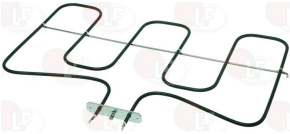

LOTUS 537006300

3355829 CERAMIC HEATING ELEMENT 650W 230V
length 245 mm - width 60 mm