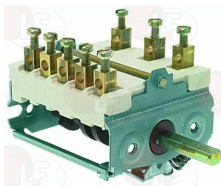

LOTUS 537000300

3057174 SELECTOR SWITCH 0-9 POSITIONS
contact capacity 16A 250V - max 150°C
D shaft $\varnothing$ 6x4.6 mm
for Oven under cooktop (LOTUS) - Series 600
Series 650