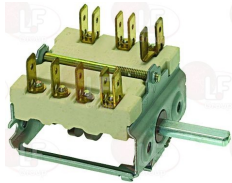

MACFRIN C5421210

MACFRIN 200800

Hinges, catches and accessories

3053007 LEFTHAND DOOR HINGE FOR OVEN
distance between holes 175 mm - overall length 205
height 160 mm

MACFRIN C6262609

3053006 RIGHTHAND DOOR HINGE FOR OVEN
distance between holes 175 mm - overall length 205
height 160 mm

MACFRIN C6262599

Knobs

3241656 BLACK KNOB \varnothing 65 mm
D shaft hole 8x6.5 mm
for Pot stove (MACFRIN)

MACFRIN 3150

MACFRIN 315000

3241655 BLACK KNOB \varnothing 68 mm
D-shaped hole 6x4.6 mm

MACFRIN 3185

MACFRIN 318500

MACFRIN 3454

Rotary switches

3057093 SELECTOR SWITCH 0-3 POSITIONS
contact capacity 16A 250V - max 150°C
D-shaped pin \varnothing 6x4.6 mm

MACFRIN 321800

3057146 SELECTOR SWITCH 0-7 POSITIONS
contact capacity 16A 400V - max 150°C
rectangular pin 4x5 mm
for Fryer (MACFRIN)