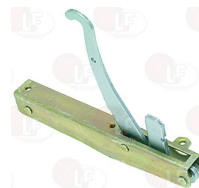

MACFRIN

Suitable for:

Suitable for:

3055360 FRYER BASKET 290x230x120 mm
made of chrome plated iron
for Fryer (MACFRIN)

MACFRIN 610700

MACFRIN 92003003

Gas taps and accessories

3348112 GAS TAP 22S
with pilot flame
with horizontal swivel flange
flange connection
outlet connection M20x1.5 mm
thermocouple connection M9x1
D-shaped long pin \varnothing 8x6.5 mm

MACFRIN 3774

Heating elements

3355336 SILICONE HEATING ELEMENT 1000W 240V
length 400 mm - width 290 mm
complete with thermostat 150°C automatic rese
operating ambient: dry
for Bain-marie electric (MACFRIN)

MACFRIN C5421210

MACFRIN 200800

Hinges, catches and accessories

3053007 LEFTHAND DOOR HINGE FOR OVEN
distance between holes 175 mm - overall length 205
height 160 mm

MACFRIN C6262609

3053006 RIGHTHAND DOOR HINGE FOR OVEN
distance between holes 175 mm - overall length 205
height 160 mm