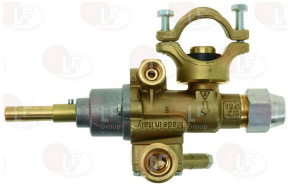

Burners, flame spreaders and accessories

3025555 BURNER ø 110 mm
for Pot stove gas (MACFRIN)

MACFRIN 3142

MACFRIN 314200

3025564 BURNER ø 120 mm
for Pot stove gas (MACFRIN) - Series 900

MACFRIN

3025550 BURNER CAP ø 110 mm
for Pot stove gas (MACFRIN)

MACFRIN

Suitable for:

Suitable for:

3055360 FRYER BASKET 290x230x120 mm
made of chrome plated iron
for Fryer (MACFRIN)

MACFRIN 610700

MACFRIN 92003003

Gas taps and accessories

3348112 GAS TAP 22S
with pilot flame
with horizontal swivel flange
flange connection
outlet connection M20x1.5 mm
thermocouple connection M9x1
D-shaped long pin \varnothing 8x6.5 mm

MACFRIN 3774

Heating elements

3355336 SILICONE HEATING ELEMENT 1000W 240V
length 400 mm - width 290 mm
complete with thermostat 150°C automatic rese
operating ambient: dry
for Bain-marie electric (MACFRIN)