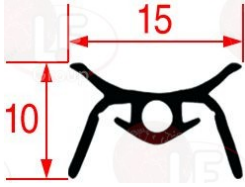

Suitable for:

3186758 UPPER DOOR GASKET 570 mm
made of silicone elastomer
profile dimensions 15x10 mm
COLOUR BLACK
for Oven under cooktop (MBM) - Series DOMINA
Series MAGIS MAGISTRA