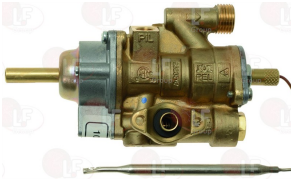

3020082 OLIVE FOR 12 mm \varnothing PIPE

MBM 168005

MBM RTCU900014

3020078 PIPE FITTING \varnothing 6 mm
 thread M10x1

MBM RTCU900019

MBM 468098

Thermostats

5030040 EXTENSION BULB COUPLING 75 mm
 thread M10x1 mm
 for Fryer gas (MBM) FG15M - FG20M - GF15+15S
 GF15S - GF25+25S - GF25S - GF4772VB - GF4772VS