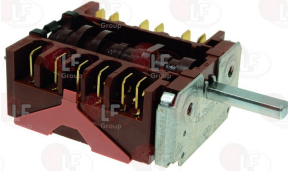

MBM RTCP900036

3057139 SELECTOR SWITCH 0-3 POSITIONS
contact capacity 16A 250V - max 150°C
D-shaped pin \varnothing 6x4.6 mm

MBM RTFOC00694

Suitable for:

MBM

5050233 SELECTOR SWITCH 0-3 POSITIONS
 contact capacity 16A 250V - max 150°C
 D-shaped pin \varnothing 6x4.6 mm
 for Boiling pan electric (MBM) - Series DOMINA 900
 for Boiling pan gas (MBM) - Series DOMINA 900
 for Oven under cooktop electric (MBM)
 Series MINIMA