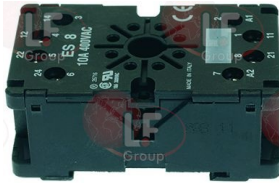

Suitable for:

MBM

Suitable for:

Probes

3445398 SILICONE PROBE NTC 1500 mm
2-wire probe temperature range -50+120°C
bulb ø 6x50 mm

MBM DWS96

MBM 927335

Relays

3351154 BASE OCTAL ES8 10A 400V
8 poles