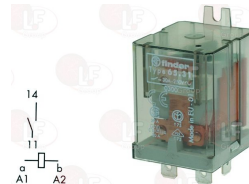

MBM 229036

3351605 RELAY POWER FINDER 60.63.8.230.0000
230V 50/60Hz
3 exchange contacts 10A

MBM DER100

MBM RTFOC00144

MBM 229024

3351602 RELAY POWER FINDER 65.31.8.230.0300
230V 50/60Hz
1 switch contact 30A