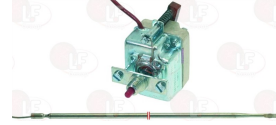

3444278 SINGLE-PHASE THERMOSTAT 360°C

with manual reset
covered capillary length 890 mm - 16A 230V
bulb \varnothing 3x200 mm
for Bratt pan (MBM) - Series DOMINA
Series MAGISTRA - Series OMNIA

MBM RTBF800076