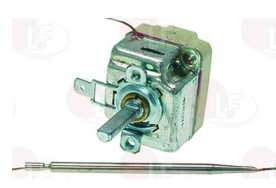

3444384 SINGLE-PHASE THERMOSTAT 90-180°C

D shaft $\varnothing$ 6x4.6 mm
capillary length 900 mm - 16A 250V
bulb $\varnothing$ 4x95 mm