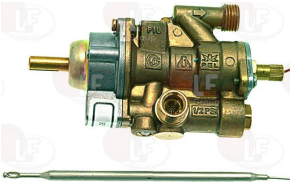

MBM RTCU900014

3345013 THERMOSTATIC TAP 25ST

adjustment temperature 30-90°C
connections M16x1.5 mm
thermocouple connection M9x1
bulb $\varnothing$ 6x160 mm
capillary length 1200 mm
D-shaped pin $\varnothing$ 8x6.5 mm

MBM RTCU700363

MBM 168008

3020082 OLIVE FOR 12 mm $\varnothing$ PIPE