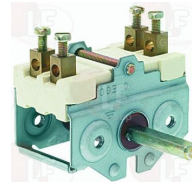

MBM RTBF900007

3057027 SELECTOR SWITCH 0-1 POSITIONS
contact capacity 16A 250V - max 150°C
D-shaft $\varnothing$ 6x4.6 mm
rear hole for thermostat