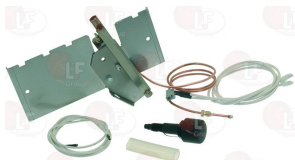

3020060 SPARKING PLUG ROUND \varnothing 7x44 mm
faston M 4x1 mm
overall length 82 mm
model CB505/021 Junkers
for model P502F

MBM RIC0003189

MBM RTCU900010

MBM 611006

3020454 PILOT BURNER ASSEMBLY KIT
with piezo igniter, thermocouple
with ignition cable
for Boiling pan gas (MBM) G100 - G100I - G100IT9
G100IT9N - G100I9 - G100T9 - G1009 - G150
G150I - G150IT9 - G150IT9N - G150I9 - G150T9
G1509