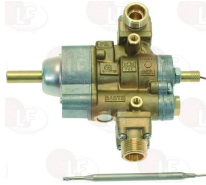

MBM RTCU900019

MBM 468098

MBM

Suitable for:

3345037 THERMOSTATIC TAP 24STS

operating temperature 100-300°C
connections M20x1.5 mm
thermocouple connection M9x1
bulb $\varnothing$ 6x75 mm
capillary length 1200 mm
D-shaped pin $\varnothing$ 10x8 mm
for Fry top gas (MBM) GFT49L - GFT49LC - GFT49R
GFT99L - GFT99LC - GFT99LR - GFT99LRC - GFT99R
GFT99RC