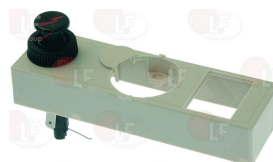

Suitable for:

MBM

3523020 **MINISIT VALVE FOR OVEN 100÷340°C**
inlet $\varnothing$ 1/2"F - outlet $\varnothing$ 3/8"F
thermocouple connection M9x1
maximum gas inlet pressure 50 mbar
ambient temperature 0÷60°C
capillary length 1050 mm
bulb $\varnothing$ 5x70 mm
with an elbow flange $\varnothing$ 3/8"F

MBM GRUC900015

Suitable for:

3001071 **MINISIT PIEZO IGNITER WITH COVER**
male faston 2.4 mm

MBM 611002

3523920 **MINISIT VALVE FOR OVEN 100÷340°C**
inlet $\varnothing$ 1/2"F - outlet $\varnothing$ 3/8"F
thermocouple connection M9x1
maximum gas inlet pressure 50 mbar
ambient temperature 0÷60°C
capillary length 1050 mm
bulb $\varnothing$ 5x70 mm
without cover, knob and flanges

MBM RTCU900064

3001071 **MINISIT PIEZO IGNITER WITH COVER**
male faston 2.4 mm

MBM 611002

3523922 **MINISIT VALVE FOR OVEN 100÷340°C**
inlet $\varnothing$ 1/2"F - outlet $\varnothing$ 3/8"F
thermocouple connection M9x1
maximum gas inlet pressure 50 mbar
ambient temperature 0÷60°C
capillary length 1800 mm
bulb $\varnothing$ 5x70 mm
without cover, knob and flanges

MBM RTCU900063

3001071 **MINISIT PIEZO IGNITER WITH COVER**
male faston 2.4 mm

MBM 611002

Gaskets and seals

3186010 **ASBESTOS FREE FLAT GASKET $\varnothing$ 54x42x2 mm**

MBM 437028

3186242 **ASBESTOS FREE FLAT GASKET $\varnothing$ 61x46x2 mm**
for drain tap $\varnothing$ 2" old model

MBM RTCP900025