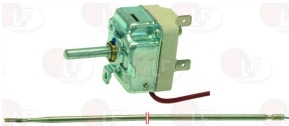

3744099 SINGLE-PHASE THERMOSTAT 50-270°C

D-shaped pin $\varnothing$ 6x4.6 mm
covered capillary length 800 mm
bulb $\varnothing$ 3x230 mm
for Oven under cooktop (MBM) - Series MINIMA