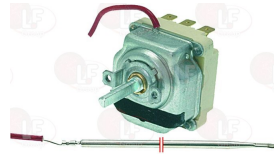

MBM RTBF600067

MBM 164332

3444619 THREE-PHASE THERMOSTAT 50-300°C
D-shaped pin $\varnothing$ 6x4.6 mm
covered capillary length 900 mm - 10A 400V
bulb $\varnothing$ 3x219 mm
for Fry top (MBM) - Series DOMINA
Series MAGIS MAGISTRA - Series MINIMA