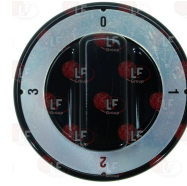

MBM RTCP800104

3241861 BLACK KNOB ø 70 mm 0-1-2-3
D shaft hole 6x4.6 mm