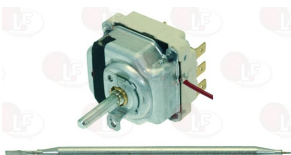

MBM /ALP0A2237

3444812 THREE-PHASE THERMOSTAT 30-90°C
D-shaped pin $\varnothing$ 6x4.6 mm
covered capillary length 870 mm - 16A 380V
bulb $\varnothing$ 6x129 mm
for Bain-marie (MBM) - Series DOMINA
Series MAGIS MAGISTRA