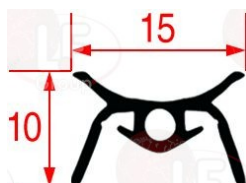

MBM RTCU800097

3186750 SIDE DOOR GASKET 300 mm
made of silicone elastomer
profile dimensions 15x10 mm
COLOUR BLACK
for Oven under cooktop (MBM) - Series DOMINA
Series MAGIS MAGISTRA