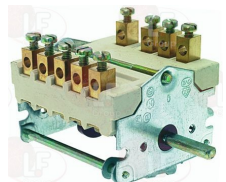

MBM 923011

7100585 SELECTOR SWITCH 0-2 POSITIONS
contact capacity 16A 250V - max 150°C
D-shaped pin \varnothing 6x4.6 mm
for Oven under cooktop electric (MBM)
Series DOMINA 700

MBM 167516

3057002 SELECTOR SWITCH 0-3 POSITIONS
contact capacity 32A 250V - max 150°C
D-shaped pin \varnothing 6x4.6 mm