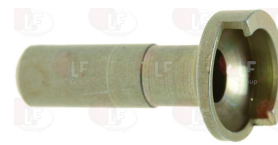

MBM RTCP800041

3020202 PILOT GAS JET $\varnothing$ 0.27 mm