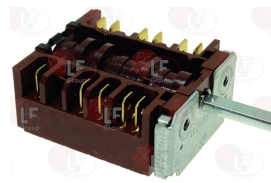

MBM 923011

7100585 SELECTOR SWITCH 0-2 POSITIONS
contact capacity 16A 250V - max 150°C
D-shaped pin \varnothing 6x4.6 mm
for Oven under cooktop electric (MBM)
Series DOMINA 700

MBM 167516

3057002 SELECTOR SWITCH 0-3 POSITIONS
contact capacity 32A 250V - max 150°C
D-shaped pin \varnothing 6x4.6 mm