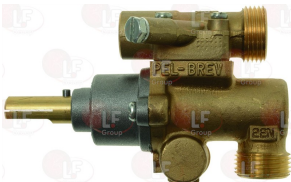

MBM 167997

- 3348010 GAS TAP 22N/0**
 with pilot flame
 with horizontal flange
 fittings \varnothing M20x1.5mm
 with flow regulator
 D-shaped pin \varnothing 10x8 mm

MBM RTCU900020

Suitable for:

- 3182011 MAGNETIC UNIT PEL SMALL HEADED**
 \varnothing head 15 mm - \varnothing end 11 mm - length 44 mm
 for PEL tap models 20-21
 for EGA tap model 25213
 for JUNKERS tap model CH110