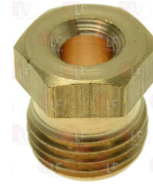

MBM RIC0003481

MBM RTCU900073

MBM

Suitable for:

3020078 PIPE FITTING \varnothing 6 mm
thread M10x1

MBM RTCU900019

MBM 468098

3020060 SPARKING PLUG ROUND \varnothing 7x44 mm
faston M 4x1 mm
overall length 82 mm
model CB505/021 Junkers
for model P502F