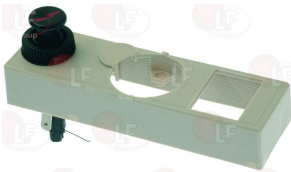

3001071 MINISIT PIEZO IGNITER WITH COVER
 male faston 2.4 mm

MBM 611002

3001007 PIEZO IGNITER
 a \varnothing 22 mm hole is needed for the assembly
 2.4 mm \varnothing male faston connector

MBM RIC0000225