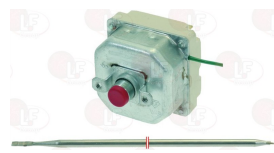

MBM RTBF900081

3444390 THREE-PHASE THERMOSTAT 230°C
with manual reset
capillary 900 mm - 10A 400V
bulb $\varnothing$ 6x230 mm