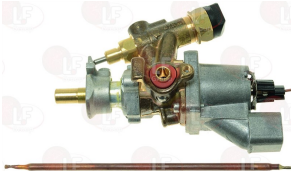

Suitable for:

MBM

Suitable for:

Thermostatic gas valves

5016758 THERMOSTATIC TAP SABAF

operating temperature 300°C
flange connection pipe $\varnothing$ 15 mm
outlet fitting M13x1.5 mm
thermocouple connection M8x1
bulb $\varnothing$ 4x140 mm
length capillary 850 mm
D-shaped pin $\varnothing$ 8x6.5 mm
for Oven under cooktop gas (MBM) - Series MINIMA