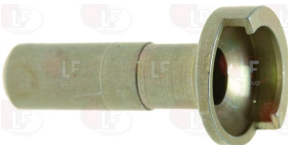

MBM RTCP800058

3020042 PILOT GAS JET $\varnothing$ 0.19 mm