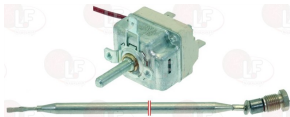

MBM RTCU700609

MBM 161791

MBM 166488

MBM 180498

3444564 SINGLE-PHASE THERMOSTAT 140°C
with manual reset
capillary length 870 mm - 16A 250V
bulb $\varnothing$ 3.1x226 mm
for Boiling pan (MBM) - Series DOMINA
Series MAGIS MAGISTRA - Series MAGISTRA