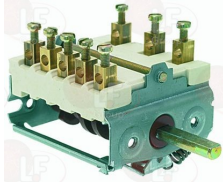

MBM RTCU700078

3059011 3-POLE SELECTOR SWITCH
contact capacity 16A 380V - max 60/75°C
square shaft 5x5 mm