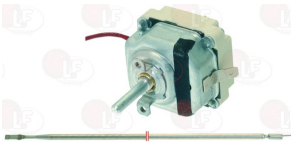

MBM RTCU600067

3444168 THREE-PHASE THERMOSTAT 50-310°C
D-shaped pin $\varnothing$ 6x4.6 mm
covered capillary length 900 mm - 10A 400V
bulb $\varnothing$ 4x220 mm
for Fry top (MBM) - Series CLASSICA