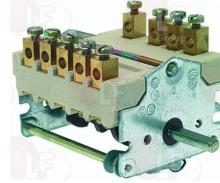

MBM RTCU800151

3057024 SELECTOR SWITCH 0-6 POSITIONS
contact capacity 16A 250V - max 150°C
D-shaped pin $\varnothing$ 6x4.6 mm