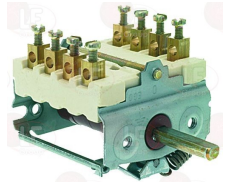

MBM RTBF900037

MBM RTCU900112

5034631 EXTENSION SELECTOR SWITCH PIN \varnothing 6x4.6 mm
length 45 mm
for Pot stove electric (MBM)

MBM 163796

3057014 SELECTOR SWITCH 0-1 POSITIONS
contact capacity 16A 250V - max 150°C
D spindle \varnothing 6x4.6 mm
back connection for thermostat