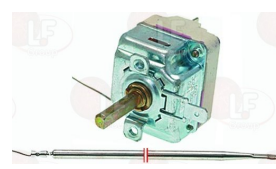

3444174 SINGLE-PHASE THERMOSTAT 50-320°C

D-shaped pin $\varnothing$ 6x4.6 mm
capillary length 900 mm - 16A 250V
bulb $\varnothing$ 3x220 mm