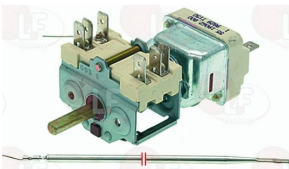

3444062 SINGLE-PHASE THERMOSTAT 50-320°C

complete with auxiliary selector switch
D-shaped pin $\varnothing$ 6x4.6 mm
capillary length 900 mm - 16A 250V
bulb $\varnothing$ 3x220 mm
for Fry top (MBM)
for Oven under cooktop (MBM)