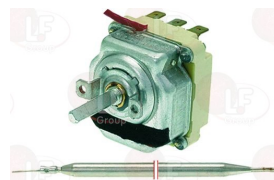

MBM

3444076 THREE-PHASE THERMOSTAT 30-110°C
D-shaped pin $\varnothing$ 6x4.6 mm
covered capillary length 1200 mm - 10A 400V
bulb $\varnothing$ 6x130 mm