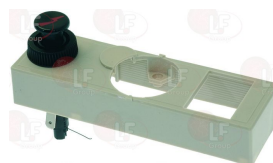

Suitable for:

MBM

3523020 **MINISIT VALVE FOR OVEN 100÷340°C**
inlet $\varnothing$ 1/2"F - outlet $\varnothing$ 3/8"F
thermocouple connection M9x1
maximum gas inlet pressure 50 mbar
ambient temperature 0÷60°C
capillary length 1050 mm
bulb $\varnothing$ 5x70 mm
with an elbow flange $\varnothing$ 3/8"F

MBM GRUC900015

Suitable for:

3001071 **MINISIT PIEZO IGNITER WITH COVER**
male faston 2.4 mm

MBM 611002

3523920 **MINISIT VALVE FOR OVEN 100÷340°C**
inlet $\varnothing$ 1/2"F - outlet $\varnothing$ 3/8"F
thermocouple connection M9x1
maximum gas inlet pressure 50 mbar
ambient temperature 0÷60°C
capillary length 1050 mm
bulb $\varnothing$ 5x70 mm
without cover, knob and flanges

MBM RTCU900064

3001071 **MINISIT PIEZO IGNITER WITH COVER**
male faston 2.4 mm

MBM 611002

3523922 **MINISIT VALVE FOR OVEN 100÷340°C**
inlet $\varnothing$ 1/2"F - outlet $\varnothing$ 3/8"F
thermocouple connection M9x1
maximum gas inlet pressure 50 mbar
ambient temperature 0÷60°C
capillary length 1800 mm
bulb $\varnothing$ 5x70 mm
without cover, knob and flanges

MBM RTCU900063

3001071 **MINISIT PIEZO IGNITER WITH COVER**
male faston 2.4 mm

MBM 611002

Gaskets and seals

3186010 **ASBESTOS FREE FLAT GASKET $\varnothing$ 54x42x2 mm**

MBM 437028

3186242 **ASBESTOS FREE FLAT GASKET $\varnothing$ 61x46x2 mm**
for drain tap $\varnothing$ 2" old model

MBM RTCP900025