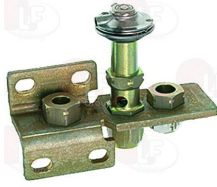

Suitable for:

Suitable for:

3020009 TWO-FLAME PRINTED PILOT BURNER SIT
without sparking plug, gas nozzle and gasket

3020040 PILOT JET $\varnothing$ 0.30 mm