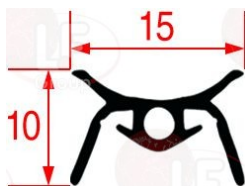

MBM 164738

5066511 GASKET PROFILE DOOR UPPER
 length 593 mm
 for Oven under cooktop (MBM) - Series DOMINA 700

MBM 164736

MBM 184110

Suitable for:

MBM

5035571 GASKET PROFILE DOOR SIDE
 length 305 mm
 for Oven under cooktop (MBM) - Series DOMINA 700
 Series DOMINA 900 - Series MAGIS MAGISTRA