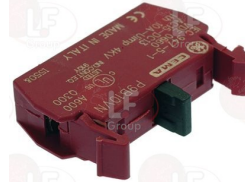

5014426 CONTACT CEMA P9B10VN 10A

1 contact NO
for COMENDA DISHWASHER ACRS145-ACRS205-ACRS225-
ACRS245-ACRS260-ACRS265-ACRS305-GMC2702-GMC3502-
GMC4502-GMC5502-LAV1001-LAV1501-NE3002-NE4002-
NE5002-NE5502-NE7002-NE7502-NE9002-NE9502-NG1202-
NG1202E-NG602-NG602E-NG902-NG902E-NL302-NL302E-
NL402-NL402E-NL502-NL502E-NL552-NL552E