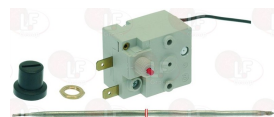

MBM REB236045

MBM 236034

MBM 236045