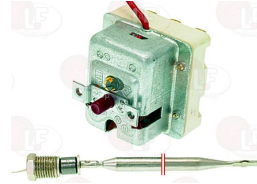

3444618 THREE-PHASE THERMOSTAT 135°C
with manual reset
covered capillary length 890 mm - 20A 380V
bulb $\varnothing$ 3x225 mm
for Bain-marie electric (MBM) EC66 - EC922V
EC922VT
for Boiling pan electric (MBM) E100I - E100IT9
E100I9 - E150IA - E150IT9 - E150I9 - E50I7
for Pasta cooker electric (MBM) EC45 - EC49
EC49T - EC902V

MBM RTCP900074

3444375 THREE-PHASE THERMOSTAT 225°C
with manual reset
covered capillary length 900 mm - 10A 400V
bulb $\varnothing$ 6x90 mm - with adapter nipple band M10x1
for Fryer electric (MBM) EF45 - EF46 - EF47
EF472 - EF49 - EF66 - EF77 - EF90 - EF99

MBM RTBF800164

3444307 THREE-PHASE THERMOSTAT 230°C
with manual reset
covered capillary length 900 mm - 10A 400V
bulb $\varnothing$ 6x100 mm - with adapter nipple band M10x1

MBM RTBF900081

3444390 THREE-PHASE THERMOSTAT 230°C
with manual reset
capillary 900 mm - 10A 400V
bulb $\varnothing$ 6x230 mm

MBM /ELF003228

3444143 THREE-PHASE THERMOSTAT 240°C
with manual reset
capillary length 1600 mm - 10A 400V
bulb $\varnothing$ 6x85 mm

MBM

3444076 THREE-PHASE THERMOSTAT 30-110°C
D-shaped pin $\varnothing$ 6x4.6 mm
covered capillary length 1200 mm - 10A 400V
bulb $\varnothing$ 6x130 mm

MBM /ALP0A2237

3444812 THREE-PHASE THERMOSTAT 30-90°C
D-shaped pin $\varnothing$ 6x4.6 mm
covered capillary length 870 mm - 16A 380V
bulb $\varnothing$ 6x129 mm
for Bain-marie (MBM) - Series DOMINA
Series MAGIS MAGISTRA

MBM 160561

3444354 THREE-PHASE THERMOSTAT 350°C
with manual reset
capillary length coated 950 mm - 10A 400V
bulb $\varnothing$ 3x190 mm

MBM RTCU800152