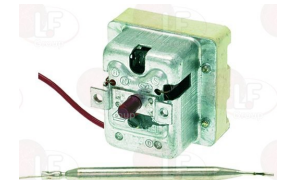

MBM /ELF003228

3444143 THREE-PHASE THERMOSTAT 240°C
with manual reset
capillary length 1600 mm - 10A 400V
bulb $\varnothing$ 6x85 mm