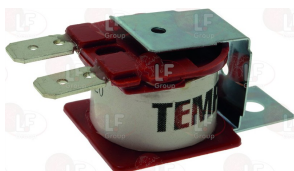

Suitable for:

MBM

Suitable for:

Air regulators

3025103 AERATION REGULATOR
internal $\varnothing$ 14 mm - external $\varnothing$ 17 mm
height 60 mm
for Pot stove (MBM) - Series CLASSICA
Series MAGISTRA

MBM PACU700029

3025107 AERATION REGULATOR
internal $\varnothing$ 18 mm - external $\varnothing$ 20 mm
height 60 mm
for Pot stove (MBM) - Series CLASSICA
Series MAGISTRA

MBM RTCU700160

3025185 AERATION REGULATOR
internal $\varnothing$ 22 mm - external $\varnothing$ 24 mm
height 66 mm
for Pot stove (MBM) - Series CLASSICA
Series MAGISTRA

MBM RTCU700199

Alarms

3397302 ALARM BELL 220V