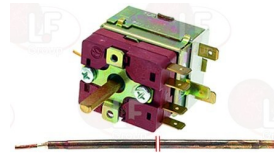

MBM 921014

3444336 THERMOSTAT SINGLE-PHASE TR2 0-270°C
complete with auxiliary selector switch
D-shaped pin $\varnothing$ 6x4.6 mm
capillary length 940 mm - 15A 250V
bulb $\varnothing$ 3.5x190 mm