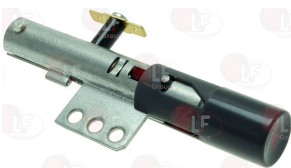

Suitable for:

MBM

5060549 HOSE WATER OUTLET 815 mm
external $\varnothing$ 10 mm - internal $\varnothing$ 8 mm - pipe $\varnothing$ 21 mm
thread $\varnothing$ 1/2"
for Pasta cooker electric (MBM) EC49T
for Pasta cooker gas (MBM) GC45 - GC49 - GC49T

MBM 160653

Suitable for:

3450109 RUBBER PIPE $\varnothing$ 13x20 mm - 5 m
operating temperature -40+100°C

MBM /COM200113

1449681 SILICONE HOSE $\varnothing$ 4x7 SHORE 60 - 5 m
alimentary

MBM /ELF000375

Ignitors

3001071 MINISIT PIEZO IGNITER WITH COVER
male faston 2.4 mm

MBM 611002

3001007 PIEZO IGNITER
a $\varnothing$ 22 mm hole is needed for the assembly
2.4 mm $\varnothing$ male faston connector

MBM RIC0000225

MBM RTCU700020

MBM 6010047

3001009 PIEZO IGNITER JUNKERS
with faston 6.35x0.8 mm

MBM RTCU900056

5053290 SET PIEZO INGNITION WITH CABLE
with watertight cap
with silicone cover
a $\varnothing$ 22 mm hole is required for installation
ignition lead 1550 mm
with faston $\varnothing$ 2.4 mm for ignition
with faston $\varnothing$ 2.4 mm for sparking plug
for Bratt pan gas (MBM) - Series DOMINA 700
for Fry top gas (MBM) - Series DOMINA 700
for Lava rock grill gas (MBM) - Series DOMINA 700
for Pasta cooker gas (MBM) - Series DOMINA 700
for Pot stove gas (MBM) - Series DOMINA 700
for Solid top range gas (MBM) - Series DOMINA 700

MBM RIC0004096