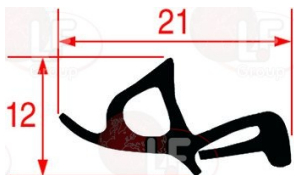

MBM RIC0002340

3186103 OVEN DOOR GASKET 540x320 mm
made of silicone elastomer
with fastening clips - 3 sides
profile dimensions 9.2x8.5 mm
COLOUR BLACK
for Oven under cooktop (MBM)
Series CLASSICA - Series MAGISTRA - Series MEDIUM