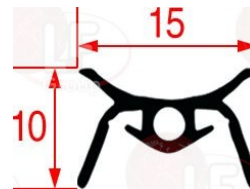

MBM 164736

MBM 184110

3786585 OVEN DOOR GASKET KIT
made of silicone elastomer
profile dimensions 15x10 mm
1 piece length 865 mm - 2 pcs length 325 mm
1 piece frame length 515 mm
2 pieces frame length 320 mm
BLACK COLOUR
for Oven under cooktop (MBM) - Series MEDIUM 70

MBM MPGOM00P00
MBM PACU700011

MBM MPGOM01P00
MBM RIC0004760

MBM MPGOM01900
MBM 167479

3186403 OVEN DOOR GASKET 1400 mm
made of silicone elastomer
profile dimensions 21x12 mm
COLOUR BLACK
for Oven under cooktop (MBM) - Series MINIMA