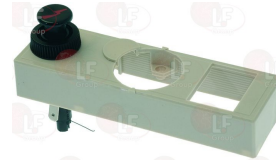

3001071 MINISIT PIEZO IGNITER WITH COVER
male faston 2.4 mm

MBM 611002

3001071 MINISIT PIEZO IGNITER WITH COVER
male faston 2.4 mm