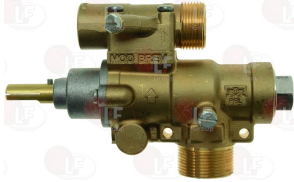

**3020078 PIPE FITTING ø 6 mm
thread M10x1**

MBM RTCU900019

MBM 468098

Suitable for:

3348012 GAS TAP 23S/0
 with pilot flame
 with horizontal flange
 inlet fitting M28x1.5mm
 outlet connection M24x1.5mm
 with flow regulator
 thermocouple connection M10x1
 D-shaped pin \varnothing 10x8 mm