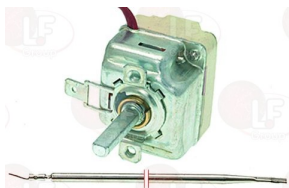

3444369 SINGLE-PHASE THERMOSTAT 50-320°C

D-shaped pin $\varnothing$ 6x4.6 mm
covered capillary length 900 mm - 16A 250V
bulb $\varnothing$ 3x220 mm
for Bratt pan (MBM)
for Oven under cooktop (MBM)