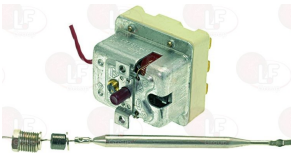

MBM RTBF800164

3444307 THREE-PHASE THERMOSTAT 230°C
with manual reset
covered capillary length 900 mm - 10A 400V
bulb $\varnothing$ 6x100 mm - with adapter nipple band M10x1