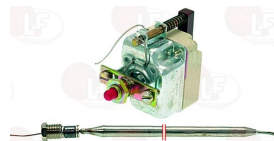

MBM RTBF900094

3444389 SINGLE-PHASE THERMOSTAT 230°C
with manual reset
capillary length 600 mm - 16A 250V
bulb $\varnothing$ 6x83 mm