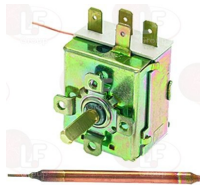

MBM 921046

3444004 THERMOSTAT SINGLE-PHASE TR2 0-90°C
D-shaped pin $\varnothing$ 6x4.6 mm
capillary length 1500 mm - 15A 250V
bulb $\varnothing$ 6.5x95 mm