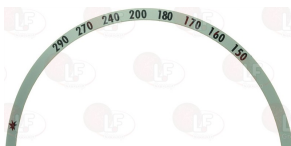

MBM 174323

3241993 DISK STICKER 150-290°C
external ø 62 mm
for Solid top range gas (MBM) - Series DOMINA 700