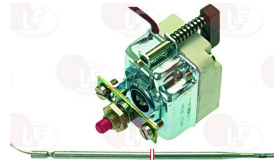

MBM RTCP800067

3444476 SINGLE-PHASE THERMOSTAT 170°C
2 contacts
covered capillary length 560 mm - 16A 250V
bulb $\varnothing$ 3x160 mm