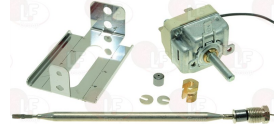

MBM 173501

MBM 180500

3444568 SINGLE-PHASE THERMOSTAT 105-185°C
D-shaped pin $\varnothing$ 6x4.6 mm
covered capillary length 900 mm - 16A 230V
bulb $\varnothing$ 6x130 mm - with adapter nipple bland M10x1
for Fryer (MBM)
Series MAGIS MAGISTRA
for Fryer (MBM) EF12S