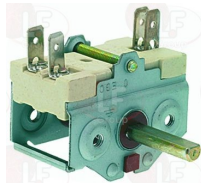

Rotary switches

3057050 CONNECTING BRACKET 28x21x16 mm
distance between hooking brackets 27 mm
for the connection between selector switch and the

MBM RTBF900037

MBM RTCU900112

5034631 EXTENSION SELECTOR SWITCH PIN $\varnothing$ 6x4.6 mm
length 45 mm
for Pot stove electric (MBM)

MBM 163796

3057014 SELECTOR SWITCH 0-1 POSITIONS
contact capacity 16A 250V - max 150°C
D spindle $\varnothing$ 6x4.6 mm
back connection for thermostat

MBM RTBF900007

3057027 SELECTOR SWITCH 0-1 POSITIONS
contact capacity 16A 250V - max 150°C
D-shaft $\varnothing$ 6x4.6 mm
rear hole for thermostat

MBM RTCU900110

3057190 SELECTOR SWITCH 0-1 POSITIONS
contact capacity 32A 600V - max 75°C
rectangular shaft 4x5 mm

MBM RTBF800161

3057083 SELECTOR SWITCH 0-2 POSITIONS
contact capacity 16A 250V - max 150°C
D-shaped pin $\varnothing$ 6x4.6 mm
for Oven under cooktop (MBM)

MBM RTCU700079

3057151 SELECTOR SWITCH 0-2 POSITIONS
contact capacity 16A 250V - max temperature 150°C
D spindle $\varnothing$ 6x4.6 mm

MBM 923011

7100585 SELECTOR SWITCH 0-2 POSITIONS
contact capacity 16A 250V - max 150°C
D-shaped pin $\varnothing$ 6x4.6 mm
for Oven under cooktop electric (MBM)
Series DOMINA 700

MBM 167516

3057002 SELECTOR SWITCH 0-3 POSITIONS
contact capacity 32A 250V - max 150°C
D-shaped pin $\varnothing$ 6x4.6 mm

MBM RTCP900036

3057139 SELECTOR SWITCH 0-3 POSITIONS
contact capacity 16A 250V - max 150°C
D-shaped pin $\varnothing$ 6x4.6 mm

MBM RTFOC00694