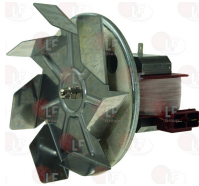

METALCARRELLI R1536

METALCARRELLI 003653640001

Probes

3445070 PTC PVC PROBE 1500 mm
2-wire probe temperature range -30+80°C
bulb ø 6x40 mm

METALCARRELLI R0098