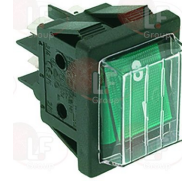

METALCARRELLI R0098

Switches

3319361 GREEN BIPOLAR SWITCH 16A 250V
16(4)A 250V
with indicator light and button cap
mounting hole \varnothing 25 mm

METALCARRELLI R0097

METALCARRELLI 003252040002

3319012 SWITCH 2-POLE GREEN 16A 250V
16(4)A 250V
with indicator lamp and switch cover
screen printing 0 - I
max. temperature 120°C
mounting hole 22x30 mm