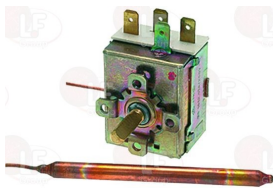

METALCARRELLI R0094

METALCARRELLI 003703820001

Thermostats

3444005 THERMOSTAT SINGLE-PHASE TR2 0-120°C
D-shaped pin \varnothing 6x4.6 mm
capillary length 1500 mm - 15A 250V
bulb \varnothing 6.5x95 mm

METALCARRELLI R0090