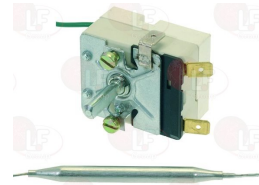

MOBILE CONTAINING 957220

Thermostats

3444009 KNOB BLACK \varnothing 41 mm 0-120°C
D-shaped hole 6x4.6 mm
for thermostat IMIT

MOBILE CONTAINING 957060

3444569 SINGLE-PHASE THERMOSTAT 50-120°C
D-shaped pin \varnothing 6x4.6 mm
covered capillary length 3000 mm
bulb \varnothing 6x85 mm