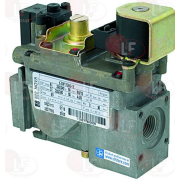

Electrical gas valves and accessories

3526361 VALVE 822 NOVA $\varnothing$ 1/2"FF
inlet $\varnothing$ 1/2" F - outlet $\varnothing$ 1/2" F
thermocouple fitting M10x1
maximum gas inlet pressure 60 mbar
outlet pressure setting range
3÷30 mbar
ambient temperature 0÷60°C
power supply 230V 50Hz

MODULAR RRC5350-00

3020083 NUT & OLIVE $\varnothing$ 4 mm