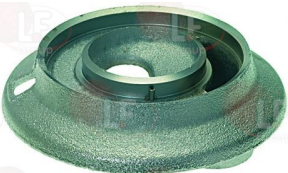

MODULAR 672.076.00

- 3025539 BURNER BASE \varnothing 61 mm**
for Pot stove gas (MODULAR) CFGM70 - 65/70PCG
Series 700

MODULAR 672.050.00

Suitable for:

MODULAR

3025537 BURNER CAP \varnothing 61 mm
for Pot stove gas (MODULAR) CFGM70 - 65/70PCG
Series 700

MODULAR 673.020.00

3025536 BURNER \varnothing 110 mm 7.5KW
for Pot stove gas (MODULAR) - Series 900

MODULAR 672.101.00

3025531 FLAME SPREADER \varnothing 110 mm 5.5 KW
for Pot stove gas (MODULAR) - Series 900

MODULAR 672.016.00

Suitable for:

3025532 BURNER \varnothing 110 mm 5.5KW
for Pot stove gas (MODULAR) - Series 900

MODULAR 672.077.00

3025533 VENTURI F/FLAME SPREADER 61-84-110 mm
for Pot stove gas (MODULAR) - Series 700
Series 900

MODULAR 672.010.00

3025540 FLAME SPREADER \varnothing 110 mm 7.5 KW
for Pot stove gas (MODULAR) - Series 900

MODULAR 672.093.00

3025536 BURNER \varnothing 110 mm 7.5KW
for Pot stove gas (MODULAR) - Series 900