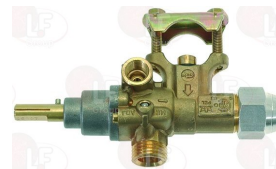

MODULAR 975.026.00

Gas taps and accessories

3348014 GAS TAP 20/S
without pilot flame
fittings \varnothing M16x1.5mm
thermocouple fitting M8x1
D-shaped pin \varnothing 8x6.5mm

MODULAR 671.000.00

3348083 GAS TAP 21S
with pilot flame
flange connection pipe \varnothing 21 mm
outlet fitting M16x1.5 mm
thermocouple connection M9x1
D-shaped pin \varnothing 8x6.5 mm
for Kitchen gas (MODULAR) 70/120 PCGS-CFGS-CFGES
70/40 PCGS - 70/80 PCGS-CFGS-CFGES

MODULAR 671.088.00

3348202 GAS TAP 21S
with pilot flame
fittings \varnothing M16x1.5mm
with flow regulator
thermocouple connection M9x1
D-shaped pin \varnothing 8x6.5 mm

MODULAR 671.001.00

3348002 GAS TAP 22S/O
with pilot flame
with horizontal flange
fittings \varnothing M20x1.5mm
with flow regulator
thermocouple connection M9x1
D-shaped pin \varnothing 10x8 mm