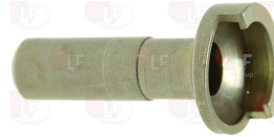

MODULAR 674.001.00 MODULAR 67400100

3020043 PILOT GAS JET ø 0.36 mm