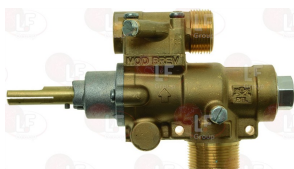

MODULAR 671.031.00

3348011 GAS TAP 23S/O
with pilot flame
with horizontal flange
inlet fitting M28x1.5mm
outlet connection M24x1.5mm
with flow regulator
thermocouple connection M9x1
D-shaped pin $\varnothing$ 10x8 mm

MODULAR 671.032.00

3348036 OLIVE FOR 4 mm $\varnothing$ PIPE
for model PEL 21-22