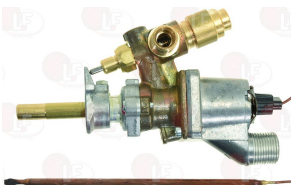

Thermostatic gas valves

3345004 THERMOSTATIC TAP SABAF

adjustment temperature 300°C
fitting inlet M13x1 mm
outlet pipe fitting $\varnothing$ 3/8" M
thermocouple connection M8x1mm
bulb $\varnothing$ 4x140 mm
capillary length 850 mm
D-shaped pin $\varnothing$ 8x6.5 mm
for Kitchen (MODULAR) - Series 700