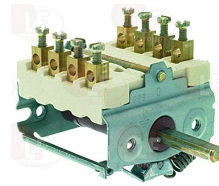

MODULAR 661.093.00

1. **3057098 SELECTOR SWITCH 0-3 POSITIONS**
   contact capacity 16A 250V - max 150°C
   D-shaft $\varnothing$ 6x4.6 mm
   for Pasta cooker (MODULAR) - Series 600
   Series 700 - Series 900