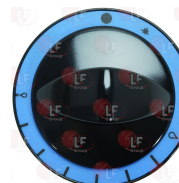

MODULAR 612.018.00

3241388 BLACK KNOB ø 82 mm SILK-SCREEN PRINTED
D shaft hole 8x6.5 mm
for Fry top (MODULAR) 90/40FTG - 90/80FTRG