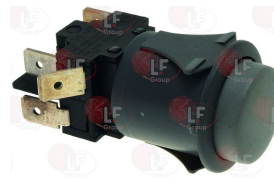

MODULAR 961.017.00

3319468 SWITCH 1-POLE BLACK 16A 250V
16(4)A 250V
silk-screen printing 0 - I
max. temperature 120°C
mounting hole 11x30 mm