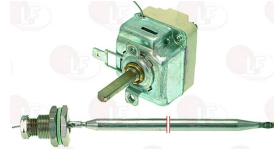

MODULAR 661.021.00

3444510 SINGLE-PHASE THERMOSTAT 30-110°C
D-shaped pin $\varnothing$ 6x4.6 mm
capillary length 850 mm - 16A 250V
bulb $\varnothing$ 6x138 mm - w/ stuffing gland fitting M9x1
with complete tank sealing fitting M12x1