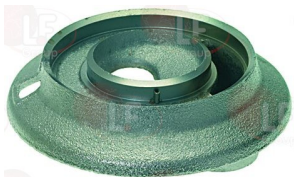

MODULAR 0840.30213.0

Burners, flame spreaders and accessories

- 3025532 BURNER \varnothing 110 mm 5.5KW**
for Pot stove gas (MODULAR) - Series 900

MODULAR 672.077.00

- 3025530 BURNER \varnothing 84 mm**
for Pot stove gas (MODULAR) 70/70CFG - 70/70PCG
Series 700

MODULAR 672.076.00

- 3025539 BURNER BASE \varnothing 61 mm**
for Pot stove gas (MODULAR) CFGM70 - 65/70PCG
Series 700

MODULAR 672.050.00

Suitable for:

MODULAR

3025537 BURNER CAP \varnothing 61 mm
for Pot stove gas (MODULAR) CFGM70 - 65/70PCG
Series 700

MODULAR 672.044.00

3025539 BURNER BASE \varnothing 61 mm
for Pot stove gas (MODULAR) CFGM70 - 65/70PCG
Series 700

MODULAR 672.050.00

3025534 JET HOLDER FOR FLAME SPREADER 61-84-110
jet threaded seat M10x1

MODULAR 673.020.00

3025536 BURNER \varnothing 110 mm 7.5KW
for Pot stove gas (MODULAR) - Series 900

MODULAR 672.101.00

3025531 FLAME SPREADER \varnothing 110 mm 5.5 KW
for Pot stove gas (MODULAR) - Series 900