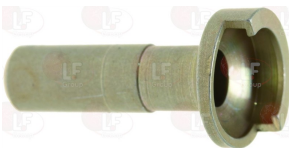

3020055 PILOT JET \varnothing 0.35 mm

MODULAR 672.059.00

MODULAR 67205900

3001003 ROUND SPARKING PLUG \varnothing 7x44 mm
male faston M4x1 mm
total length 65 mm

MODULAR 672.060.00

MODULAR 67206000

3020042 PILOT GAS JET \varnothing 0.19 mm