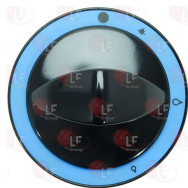

MODULAR

Suitable for:

3241389 BLACK KNOB ø 82 mm SILK-SCREEN PRINTED
D shaft hole 8x6.5 mm
for Pot stove (MODULAR) - Series 900