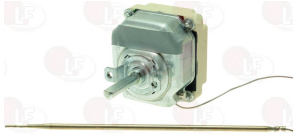

MODULAR 661.051.00

Suitable for:

MODULAR

5050566 THERMOSTAT THREE-PHASE 100-350°C

D-shaped pin \varnothing 6x4.6 mm
length capillary 900 mm - 10A 400V
bulb \varnothing 3x145 mm
for Fry top electric (MODULAR) 70/40 FTE
70/80 FTE - 90/40 FTE - 90/80 FTE