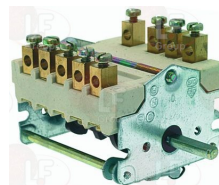

MODULAR 961.000.00