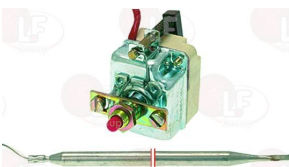

MODULAR

3444080 SINGLE-PHASE THERMOSTAT 220°C
with manual reset
covered capillary length 2020 mm - 16A 250V
bulb $\varnothing$ 6x133 mm