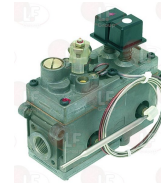

MODULAR 671.018.00

3523923 MINISIT VALVE FOR FRYER 50÷190°C
inlet ø 1/2" F - outlet ø 3/8" F
thermocouple connection M9x1
maximum gas inlet pressure 50 mbar
ambient temperature 0÷60°C
length capillary 1200 mm
bulb ø 5x95 mm
without cover, knob and flanges