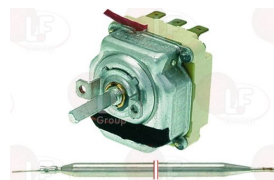

MODULAR 961.033.00

3444143 THREE-PHASE THERMOSTAT 240°C

with manual reset
capillary length 1600 mm - 10A 400V
bulb \varnothing 6x85 mm

MODULAR 661.048.00

3444076 THREE-PHASE THERMOSTAT 30-110°C

D-shaped pin \varnothing 6x4.6 mm
covered capillary length 1200 mm - 10A 400V
bulb \varnothing 6x130 mm