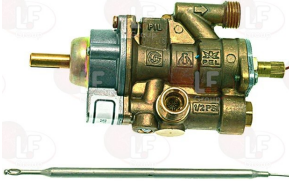

MODULAR 671.002.00

Suitable for:

MODULAR

Suitable for:

Thermostatic gas valves

3345013 THERMOSTATIC TAP 25ST
 adjustment temperature 30-90°C
 connections M16x1.5 mm
 thermocouple connection M9x1
 bulb \varnothing 6x160 mm
 capillary length 1200 mm
 D-shaped pin \varnothing 8x6.5 mm