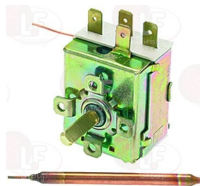

3444372 SINGLE-PHASE THERMOSTAT 245°C
with manual reset
covered capillary length 1170 mm - 16A 250V
bulb $\varnothing$ 6x133 mm

MODULAR 661.021.00

3444510 SINGLE-PHASE THERMOSTAT 30-110°C
D-shaped pin $\varnothing$ 6x4.6 mm
capillary length 850 mm - 16A 250V
bulb $\varnothing$ 6x138 mm - w/ stuffing gland fitting M9x1
with complete tank sealing fitting M12x1

MODULAR 661.004.00

3444019 SINGLE-PHASE THERMOSTAT 30-90°C
D-shaped pin $\varnothing$ 6x4.6 mm
capillary length 1000 mm - 16A 250V
bulb $\varnothing$ 6x130 mm

MODULAR M564010000

3444043 SINGLE-PHASE THERMOSTAT 50-270°C
D-shaped pin $\varnothing$ 6x4.6 mm
covered capillary length 1300 mm - 16A 250V
bulb $\varnothing$ 3x220 mm

MODULAR 661.073.00

3444289 SINGLE-PHASE THERMOSTAT 50-270°C
D-shaped pin $\varnothing$ 6x4.6 mm
covered capillary length 3000 mm - 16A 250V
bulb $\varnothing$ 3x210 mm - with adapter nipple band M9x1

MODULAR RRC2190-00

3444376 SINGLE-PHASE THERMOSTAT 95-190°C
D-shaped pin $\varnothing$ 6x4.6 mm
covered capillary length 1010 mm - 16A 250V
bulb $\varnothing$ 6x100 mm - with adapter nipple band M10x1
for Fryer electric (MODULAR) 70/40 FRE13
70/40 FRE17 - 70/80 FRE13 - 70/80 FRE17
90/40 FRE13 - 90/40 FRE17 - 90/40 FRE21
90/80 FRE13 - 90/80 FRE17 - 90/80 FRE21

MODULAR 961.034.00

3444004 THERMOSTAT SINGLE-PHASE TR2 0-90°C
D-shaped pin $\varnothing$ 6x4.6 mm
capillary length 1500 mm - 15A 250V
bulb $\varnothing$ 6.5x95 mm

MODULAR 461.003.00

5017767 THERMOSTAT THREE PHASE
with manual reset
capillary length covered 900 mm
bulb $\varnothing$ 6x178 mm
for Bain-marie electric (MODULAR) 70/40BME
70/80BME - 90/40BME - 90/80BME
for Pasta cooker electric (MODULAR) 70/40CPES
70/80CPES - 90/40CPES - 90/80CPES

MODULAR 661.051.00