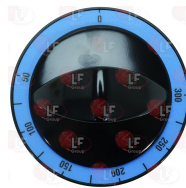

MODULAR 912.011.00

3241386 BLACK KNOB ø 82 mm 50-300°C
D shaft hole 6x4.6 mm
for Oven under cooktop (MODULAR) - Series 900