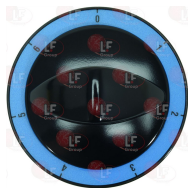

MODULAR 912.003.00

Suitable for:

3241391 BLACK KNOB ø 82 mm SILK-SCREEN PRINTED
D shaft hole 6x4.6 mm
for Oven under cooktop (MODULAR) - Series 900

MODULAR 912.006.00

3241387 BLACK KNOB ø 82 mm 0-1-2-3-4-5-6
D shaft hole 6x4.6 mm
for Pot stove (MODULAR) - Series 1200 - Series 900