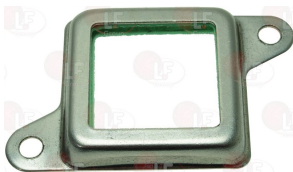

Glasses

3519006 COMPLETE CHAMBER GLASS
complete with glass and gasket
for Bratt pan gas (MODULAR) 94BRG - 94BRG-M
96BRG - 96BRG-M

MODULAR 512.002.00

Grids for kitchen

3185073 PAN SUPPORT GRID 390x390 mm
for Pot stove (MODULAR) - Series 900