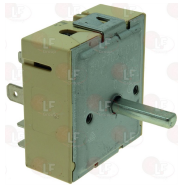

MODULAR

3350031 ENERGY ADJUSTER
contact capacity 400V 7A
max temperature 125°C
D-shaped pin ø 6x4.6 mm