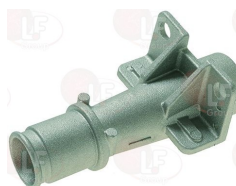

MODULAR 672.098.00

3025533 VENTURI F/FLAME SPREADER 61-84-110 mm
for Pot stove gas (MODULAR) - Series 700
Series 900