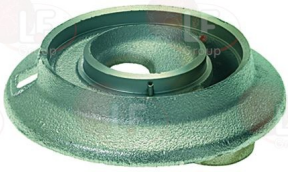

MODULAR 672.076.00

- 3025539 BURNER BASE \varnothing 61 mm**
for Pot stove gas (MODULAR) CFGM70 - 65/70PCG
Series 700

MODULAR 672.050.00

Suitable for:

MODULAR

3025537 BURNER CAP \varnothing 61 mm
for Pot stove gas (MODULAR) CFGM70 - 65/70PCG
Series 700

MODULAR 673.020.00

3025536 BURNER \varnothing 110 mm 7.5KW
for Pot stove gas (MODULAR) - Series 900

MODULAR 672.101.00

3025531 FLAME SPREADER \varnothing 110 mm 5.5 KW
for Pot stove gas (MODULAR) - Series 900

MODULAR 672.098.00

3025533 VENTURI F/FLAME SPREADER 61-84-110 mm
for Pot stove gas (MODULAR) - Series 700
Series 900

MODULAR 672.010.00

3025535 AERATION REGULATOR
internal \varnothing 36 mm - external \varnothing 40 mm
height 36 mm

MODULAR 672.016.00

Suitable for:

3025532 BURNER \varnothing 110 mm 5.5KW
for Pot stove gas (MODULAR) - Series 900

MODULAR 672.077.00

3025533 VENTURI F/FLAME SPREADER 61-84-110 mm
for Pot stove gas (MODULAR) - Series 700
Series 900