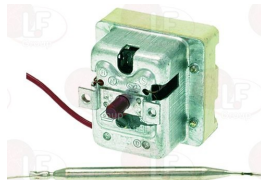

3444143 THREE-PHASE THERMOSTAT 240°C

with manual reset
capillary length 1600 mm - 10A 400V
bulb $\varnothing$ 6x85 mm