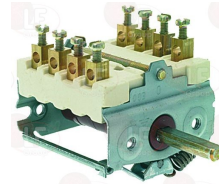

Rotary switches

- 3057050 CONNECTING BRACKET 28x21x16 mm**
 distance between hooking brackets 27 mm
 f/connection between selector switch and thermost.

MODULAR 661.013.00

- 3057014 SELECTOR SWITCH 0-1 POSITIONS**
 contact capacity 16A 250V - max 150°C
 D spindle \varnothing 6x4.6 mm
 back connection for thermostat