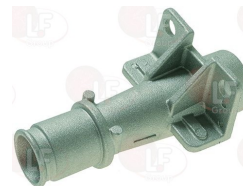

MODULAR 673.020.00

3025533 VENTURI F/FLAME SPREADER 61-84-110 mm
for Pot stove gas (MODULAR) - Series 700
Series 900