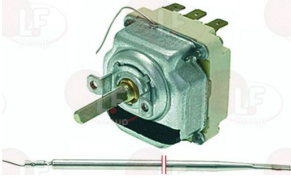

Suitable for:

MODULAR

Suitable for:

3444052 THREE-PHASE THERMOSTAT 50-320°C

D-shaped pin $\varnothing$ 6x4.6 mm
capillary length 900 mm - 10A 400V
bulb $\varnothing$ 3x230 mm
for Kitchen electric (MODULAR) 70/80FE - 70/80FGE
70/80TPFE - 90/160FGE - 90/80FE - 90/80FGE
90/80TPFE