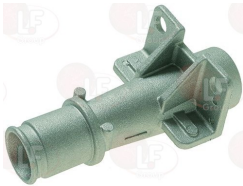

MODULAR 672.076.00

- 3025539 BURNER BASE \varnothing 61 mm**
for Pot stove gas (MODULAR) CFGM70 - 65/70PCG
Series 700

MODULAR 672.050.00

Suitable for:

MODULAR

3025537 BURNER CAP \varnothing 61 mm
for Pot stove gas (MODULAR) CFGM70 - 65/70PCG
Series 700

MODULAR 673.020.00

3025536 BURNER \varnothing 110 mm 7.5KW
for Pot stove gas (MODULAR) - Series 900

MODULAR 672.101.00

3025531 FLAME SPREADER \varnothing 110 mm 5.5 KW
for Pot stove gas (MODULAR) - Series 900

MODULAR 672.016.00

Suitable for:

3025532 BURNER \varnothing 110 mm 5.5KW
for Pot stove gas (MODULAR) - Series 900

MODULAR 672.077.00

3025533 VENTURI F/FLAME SPREADER 61-84-110 mm
for Pot stove gas (MODULAR) - Series 700
Series 900

MODULAR 672.010.00

3025540 FLAME SPREADER \varnothing 110 mm 7.5 KW
for Pot stove gas (MODULAR) - Series 900

MODULAR 672.093.00

3025536 BURNER \varnothing 110 mm 7.5KW
for Pot stove gas (MODULAR) - Series 900