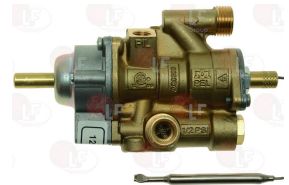

MODULAR 971.000.00

3020077 PIPE FITTING \varnothing 4 mm
 thread M10x1

MODULAR 673.013.00

MODULAR 67301300

3348100 THERMOSTATIC TAP 25ST
 operating temperature 120-320°C
 connections M16x1.5 mm
 thermocouple connection M9x1
 bulb \varnothing 6x100 mm
 capillary length 1200 mm
 D-shaped pin \varnothing 8x6.5 mm