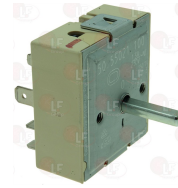

MODULAR 661.046.00

3350035 ENERGY ADJUSTER
contact capacity 230V 13A
max temperature 125°C
D-shaped pin ø 6x4.6 mm