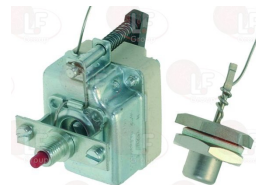

MODULAR 661.021.00

3444637 SINGLE-PHASE THERMOSTAT 234°C
with manual reset
capillary length 870 mm
bulb $\varnothing$ 11x18 mm - bulb connection M14x1
for Fryer (MODULAR) - Series 700 - Series 900