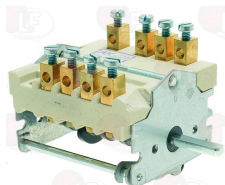

MODULAR 661.037.00

1. **3057336 SELECTOR SWITCH 0-3 POSITIONS**
   contact capacity 32A 250V - max 150°C
   D-shaped pin $\varnothing$ 6x4.6 mm
   for Boiling pan electric (MODULAR) - Series 700
   Series 900

MODULAR 661.062.00

1. **3057023 SELECTOR SWITCH 0-6 POSITIONS**
   contact capacity 32A 250V - max 150°C
   D shaft $\varnothing$ 6x4.6 mm