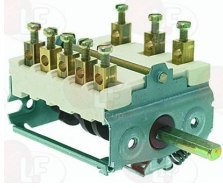

Suitable for:

Suitable for:

1. **3057024 SELECTOR SWITCH 0-6 POSITIONS**
   contact capacity 16A 250V - max 150°C
   D-shaped pin $\varnothing$ 6x4.6 mm

MODULAR 661.002.00

Safety groups for pans and spare parts

1. **3184013 DEPRESSION VALVE $\varnothing$ 3/4" M**
   in chrome plated brass
   for safety group $\varnothing$ 1" 1/4