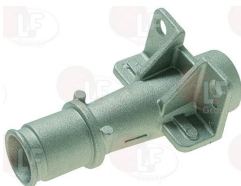

MODULAR 672.076.00

3025533 VENTURI F/FLAME SPREADER 61-84-110 mm
for Pot stove gas (MODULAR) - Series 700
Series 900