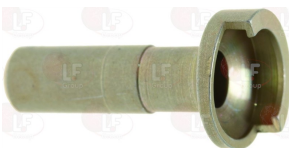

MODULAR 674.000.00

Suitable for:

3020054 PILOT JET $\varnothing$ 0.20 mm