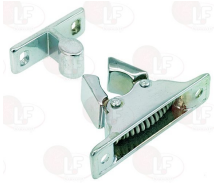

Handles

- 3398021 OVEN DOOR CATCH**
 distance between holes 47 mm
 catch distance 27 mm

MODULAR 684.012.00

Heating elements

- 3755830 CERAMIC HEATING ELEMENT 1000W 230V**
 length 240 mm - width 60 mm

MODULAR 665.010.00