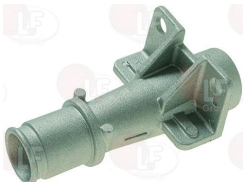

MODULAR 672.101.00

3025533 VENTURI F/FLAME SPREADER 61-84-110 mm
for Pot stove gas (MODULAR) - Series 700
Series 900