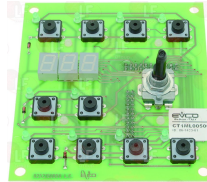

MODULINE A34201390

MODULINE 34201390

3050004 SNAP-IN PLUG 10A 250V
mounting hole 27x19 mm - distance between holes 32

Electrical sockets

5049020 PLUG WITH FUSE HOLDER 10A 250V
mounting hole 27x31 mm
for Hot cupboard (MODULINE)
MS096E-MS162E-MS192E-MS12E

MODULINE A34201400

MODULINE 34201400

Electronic printed-circuit boards

5038333 CIRCUIT BOARD BASE 175x83 mm
for Hot cupboard (MODULINE) RC999E-RFG40E-RFP40E

MODULINE A35100170

MODULINE 35100170

5037073 ELECTRONIC BOARD W/KEYBOARD 105x95 mm
for Hot cupboard (MODULINE) RC153E-RFG40E-RFP40E

MODULINE A35100180

MODULINE 35100180

5049023 ELECTRONIC CONTROL CIRCUIT BOARD KIT
complete with mother board and flat cable
size control board 147x35 mm
mother board size 113x70 mm
length flat cable 50 mm
for Hot cupboard (MODULINE)
MS096E-MS162E-MS192E-MS12E