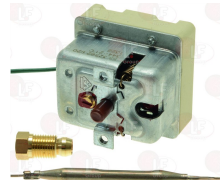

MODULINE 34102140

3444293 SINGLE-PHASE THERMOSTAT 320°C
with manual reset
covered capillary length 900 mm - 16A 250V
bulb $\varnothing$ 6x80 mm - with oval coupling $\varnothing$ 10 mm
for Hot cupboard (MODULINE) RB102S - RB142M
RC153E - RC153M - RC162M