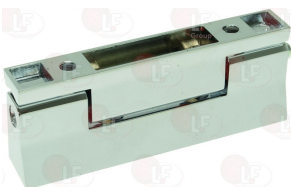

MODULINE 34300500

5049077 HEATING ELEMENT 6000W 230V
 \varnothing external 230 mm - overall height 170 mm
flange 142x25 mm
for Hot cupboard (MODULINE)

MODULINE A34300690

MODULINE 34300690

Hinges, catches and accessories

3053882 CHROME PLATED HINGE 4484
length 100 mm - mounting distance 60 mm
for Food-service trolley (MODULINE) RC158E
RM112M

MODULINE 33200080

Suitable for:

MODULINE

Suitable for:

Indicator lights

3221166 INDICATOR LAMP GREEN 400V
ø head 14 mm - ø hole 11.5 mm - 120°C
universal application