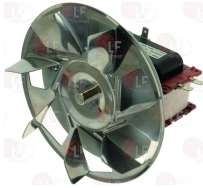

MODULINE A34201390

MODULINE 34201390

3050004 SNAP-IN PLUG 10A 250V
mounting hole 27x19 mm - distance between holes 32

Electrical sockets

5049020 PLUG WITH FUSE HOLDER 10A 250V
mounting hole 27x31 mm
for Hot cupboard (MODULINE)
MS096E-MS162E-MS192E-MS12E

3240233 MICROSWITCH FITTING M16x1.5 mm

3250071 MICROSWITCH SPRING ø 13x25 mm

Suitable for:

3240235 RING NUT M16x1.5 mm

MODULINE

Suitable for:

Motors

5048015 MOTOR WITH FAN 30W 220V 50Hz
fan \varnothing 155 mm
for Hot cupboard (MODULINE)