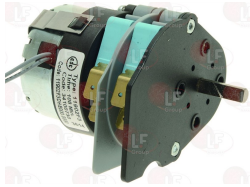

Timers

5038286 PROGRAMMER 11902F3 2 CAMS

230V 50/60Hz
cycle 108 minutes - D-shaft $\varnothing$ 6x4.6 mm
for Hot cupboard (MODULINE)
RB102S-RB142M-RC153M-RC162M