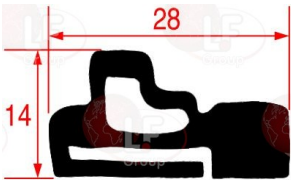

MODULINE 23203250

5057604 GASKET FOR CARRIER
of silicone elastomer
profile size 28x14 mm
COLOUR BLACK
SOLD PER METER
for Hot cupboard (MODULINE) RFG40E